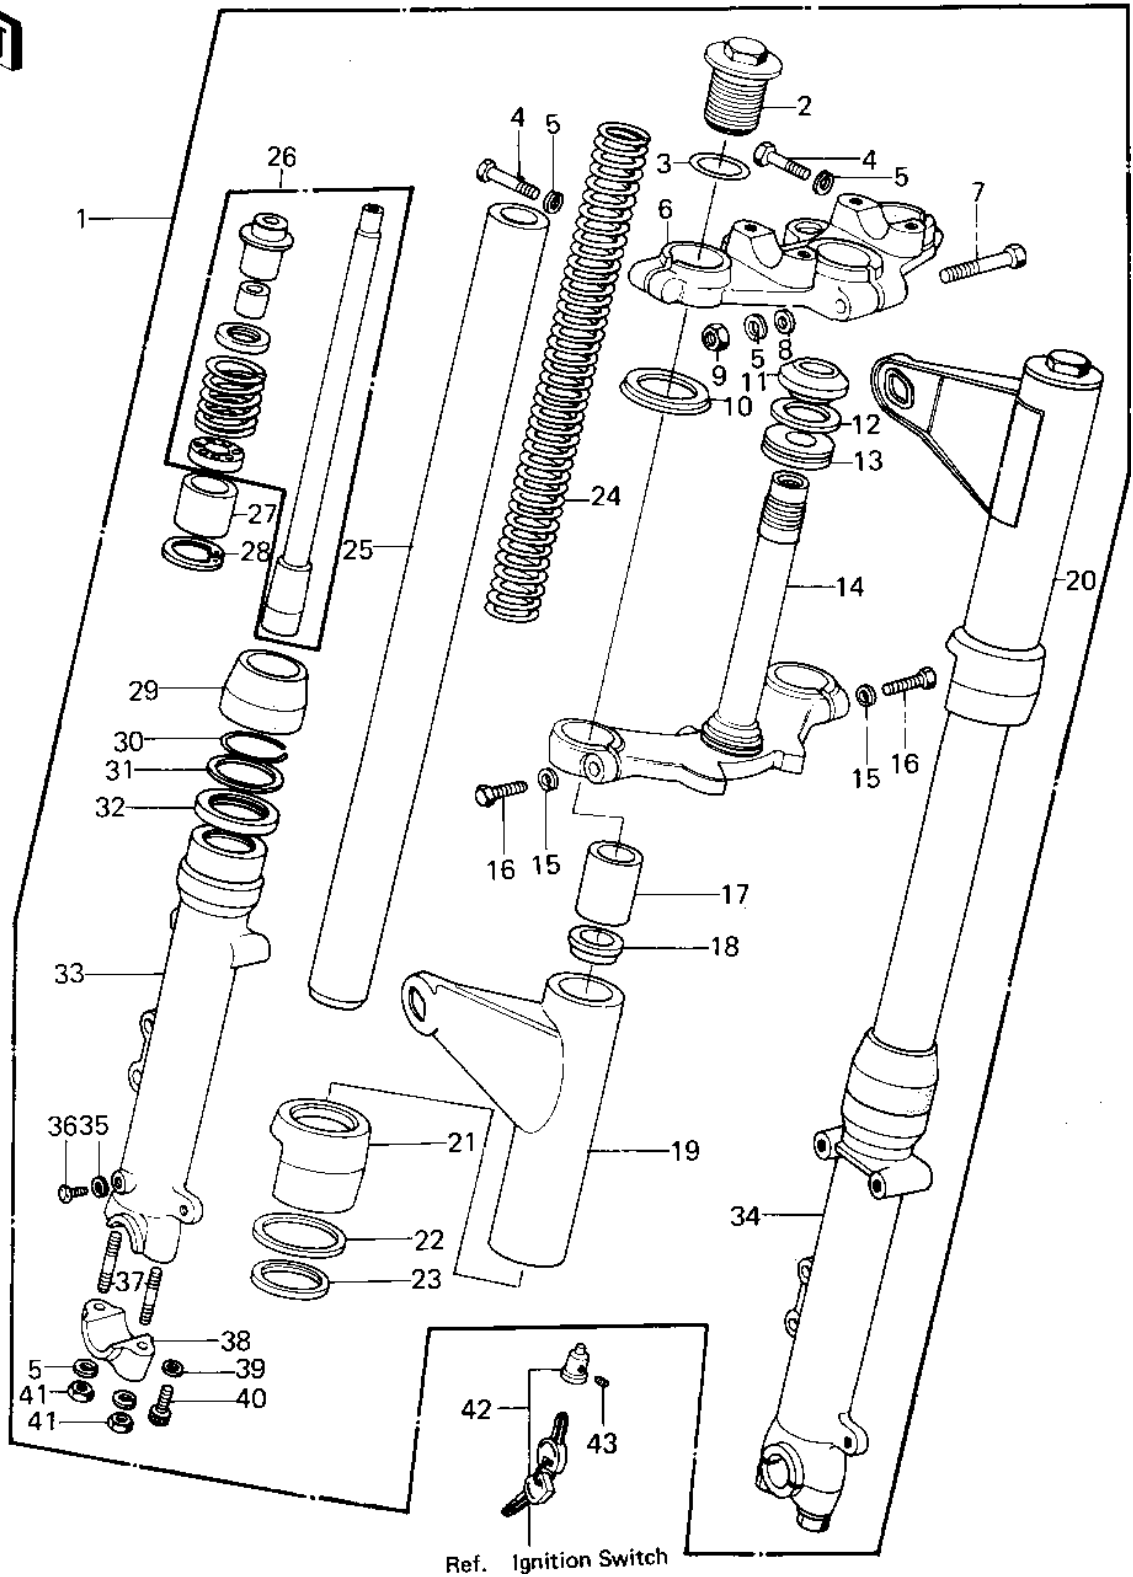

## 1977 KZ1000 PARTS DIAGRAM

FRONT FORK (KZ1000-A1)

## 1977 KZ1000 PARTS LIST

FRONT FORK (KZ1000-A1)

ITEM NAME	PART NUMBER	QUANTITY
FORK-FRONT (Ref # 1)	44001-175	1
'O' RING FORK TOP (Ref # 2)	44046-015	2
WASHER SPRING 8MM (Ref # 4)	461F0800	1
HEAD,STEERING (Ref # 6)	44039-073	1
BOLT-STEERING STEM H (Ref # 7)	44041-042	1
WASHER PLAIN 8MM (Ref # 8)	410B0800	1
NUT FUEL TANK FRONT (Ref # 9)	92020-007	1
WASHER,FORK COVER (Ref # 10)	44064-005	1
CONE,STEERING STEM (Ref # 11)	92047-012	1
WASHER,PLAIN (Ref # 12)	92022-231	1
UNAVAILABLE IN PRICE BOOK (Ref # 14)	44037-09B	1
WASHER SPRING 12MM (Ref # 15)	461F1200	1
BOLT-HEX HEAD,12X36 (Ref # 16)	92003-064	1
SPACER (Ref # 17)	44028-039	1
GUIDE-FORK SPRING (Ref # 18)	44029-019	1
COVER,R.H FORK (Ref # 20)	44034-072	1
GUIDE,FORK COVER (Ref # 21)	44064-025	1
WASHER,FORK COU GUID (Ref # 22)	44064-008	1
GASKET,FORK COVER (Ref # 23)	44045-038	1
SPRING,FORK (Ref # 24)	44026-071	1
TUBE,FORK INNER (Ref # 25)	44013-037	1
CYLINDER-FORK (Ref # 26)	44022-027	1
PISTON,FORK (Ref # 27)	44018-009	1
CIRCLIP,FORK PISTON (Ref # 28)	44044-019	1
DUST SHEILD,FORK (Ref # 29)	44010-032	1
CIRCLIP-OIL SEAL FIT (Ref # 30)	44044-012	1
WASHER-OIL SEAL FIT (Ref # 31)	44043-044	1
OIL SEAL,FORK (Ref # 32)	44009-024	1
TUBE,LH,FORK OUTER (Ref # 33)	44005-065	1

## 1977 KZ1000 PARTS LIST

FRONT FORK (KZ1000-A1)

ITEM NAME	PART NUMBER	QUANTITY
TUBE,RH,FORK OUTER (Ref # 34)	44006-063	1
GASKET FORK DRAIN PL (Ref # 35)	44045-002	1
SCREW PAN HEAD 4X8 (Ref # 36)	220B0408	1
STUD,8X35 (Ref # 37)	92004-1009	1
HOLDER,FRONT AXLE (Ref # 38)	44063-014	1
GASKET,FORK CYLINDER (Ref # 38)	44045-057	1
BOLT-FORK CYLINDER (Ref # 40)	44041-040	1
NUT,LOCK,8MM (Ref # 41)	92017-013	1
LOCK,STEERING (Ref # 42)	27016-048	1
SCREW,SEAT LOCK (Ref # 43)	92014-016	1