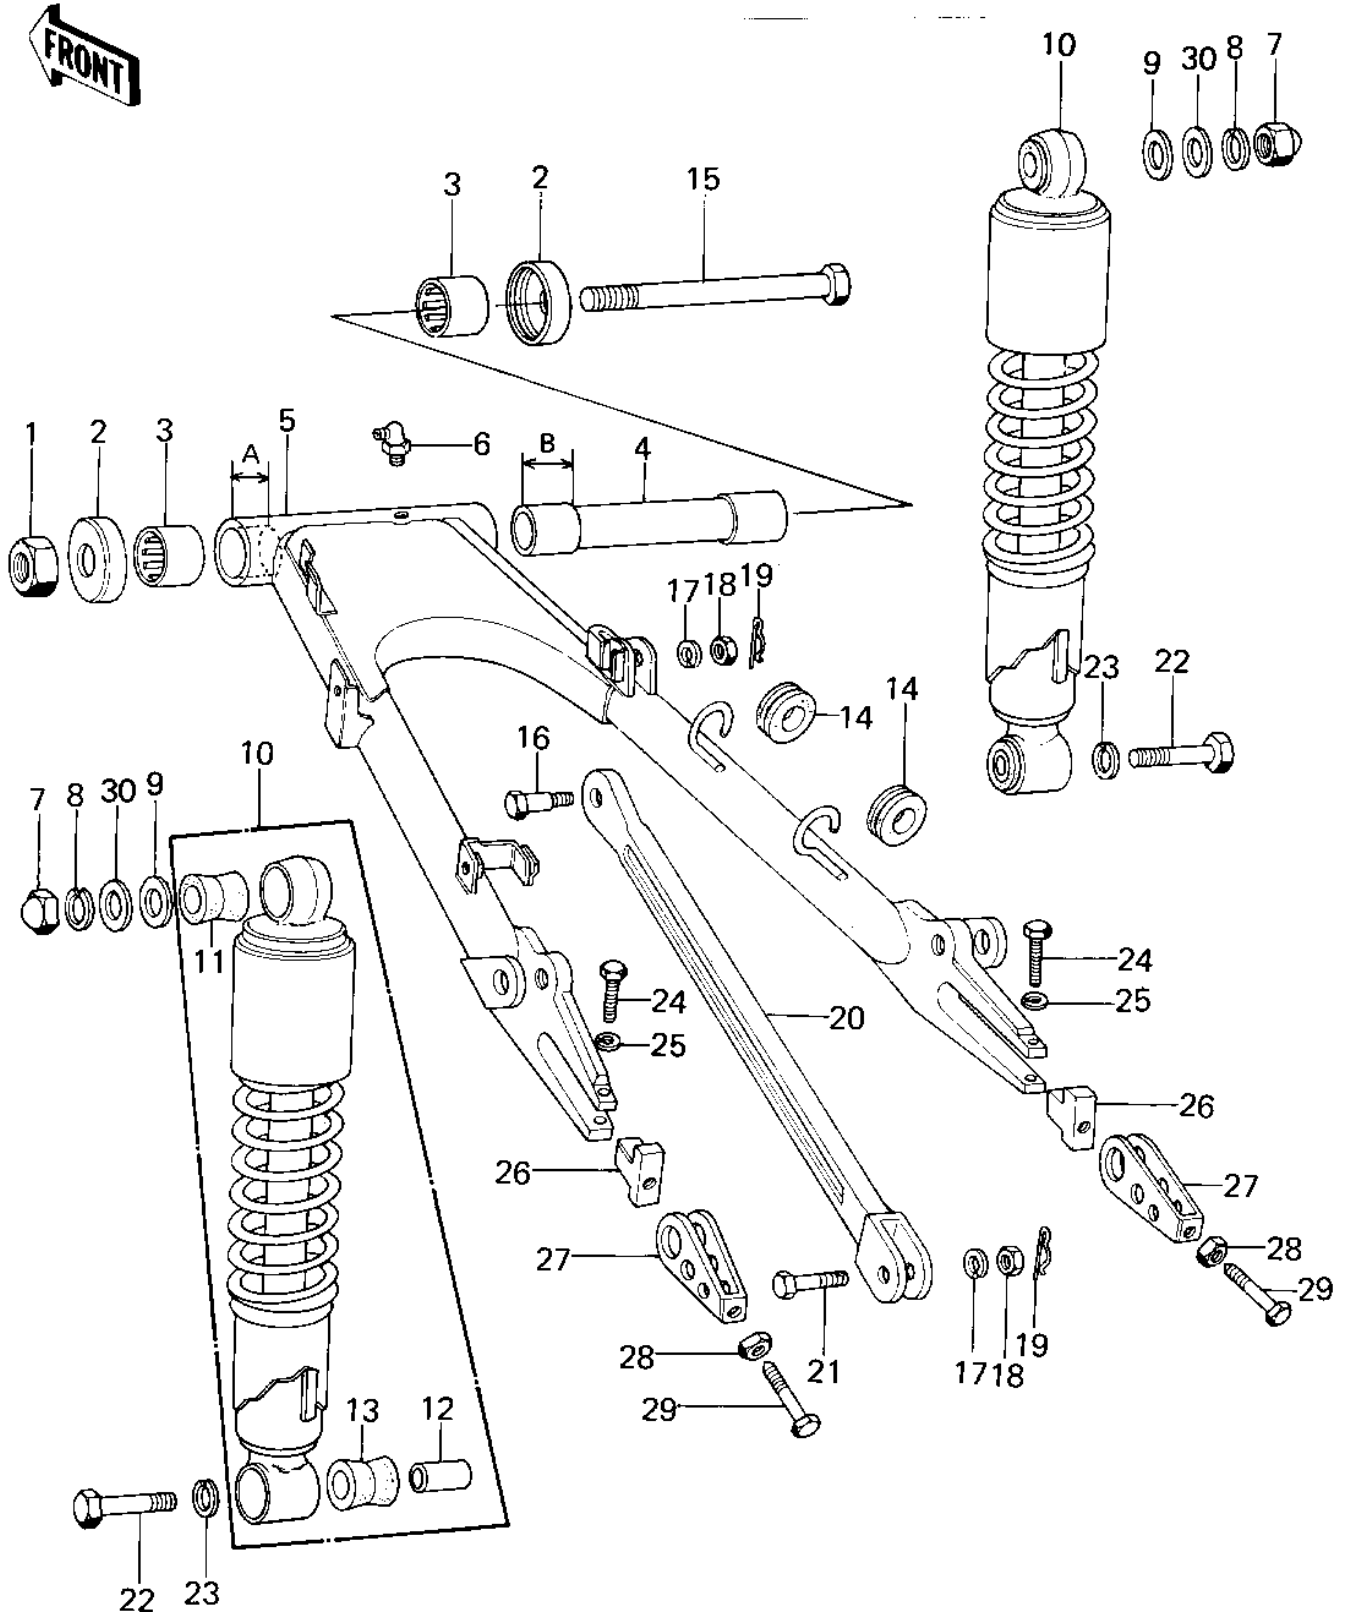

1977 KZ1000 PARTS DIAGRAM

SWING ARM/SHOCK ABSORBERS ('77-'78 A1/A2)

1977 KZ1000 PARTS LIST

SWING ARM/SHOCK ABSORBERS ('77-'78 A1/A2)

ITEM NAME	PART NUMBER	QUANTITY
-----------	-------------	----------