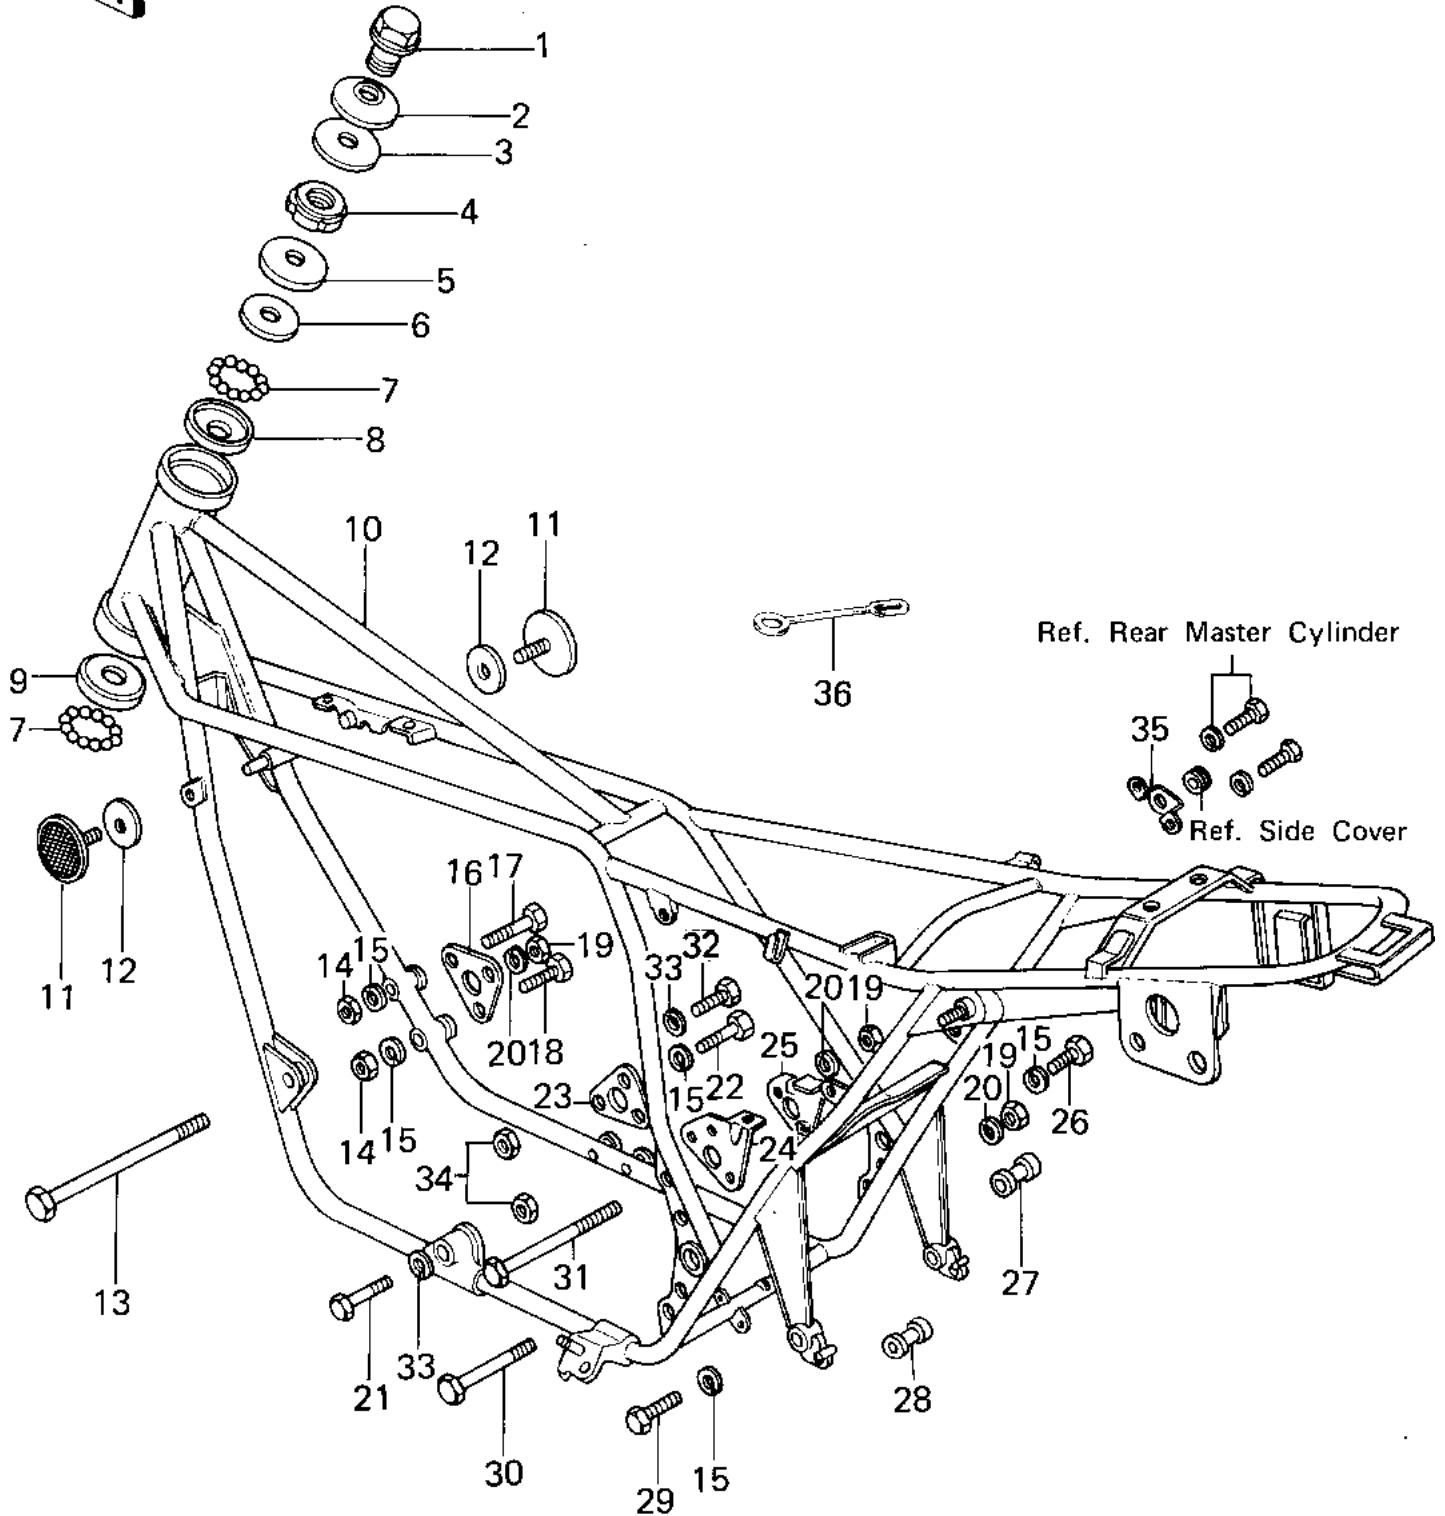

1977 KZ1000 PARTS DIAGRAM

FRAME/FRAME FITTINGS ('77-'78 A1/A2/A2A)

1977 KZ1000 PARTS LIST

FRAME/FRAME FITTINGS ('77-'78 A1/A2/A2A)

ITEM NAME	PART NUMBER	QUANTITY
BOLT,STEERG STEM HEA (Ref # 1)	92007-031	1
WASHER,WAVE (Ref # 2)	92022-230	1
WASHER,WAVE (Ref # 3)	46100-003	1
NUT STEERING STEM LC (Ref # 4)	92090-007	1
CAP, STEERING STEM (Ref # 5)	46098-010	1
CONE,STRNG STM BRNG (Ref # 6)	92047-011	1
BALL STEEL 1/4' (Ref # 7)	600A0800	1
RACE STRNG STEM BERN (Ref # 8)	92048-006	1
RACE,STRNG STM BRNG (Ref # 9)	92048-008	1
FRAME (Ref # 10)	32002-1017	2
REFLECTOR,REFLEX (Ref # 11)	28012-016	1
DAMPER RUBBER,REFLEC (Ref # 12)	92094-011	1
BOLT,ENGINE MOUNTING (Ref # 13)	92091-022	1
NUT,8MM (Ref # 14)	311B0800	1
WASHER SPRING 8MM (Ref # 15)	461F0800	1
PLATE,ENG MOUNT FRON (Ref # 16)	32030-025	1
BOLT-8X63 (Ref # 17)	92001-1397	1
BOLT,HEX HEAD,8X59 (Ref # 18)	110G0859	1
UNAVAILABLE IN PRICE BOOK (Ref # 19)	92019021	1
WASHER SPRING 10MM (Ref # 20)	461F1000	1
BOLT,HEX HEAD,12X55 (Ref # 21)	92001-1262	1
BOLT-SMALL-UPSET,8X1 (Ref # 22)	115G0818	1
PLATE,ENG MOUNT LOWE (Ref # 23)	32030-026	1
PLATE,REAR ENGINE,L. (Ref # 24)	32030-066	1
UNAVAILABLE IN PRICE BOOK (Ref # 25)	32030-06	1
BOLT (Ref # 26)	92001-1578	1
UNAVAILABLE IN PRICE BOOK (Ref # 27)	92027 160	1
UNAVAILABLE IN PRICE BOOK (Ref # 28)	92027 159	1
BOLT,FLANGED,8X35 (Ref # 29)	92001-1577	1

1977 KZ1000 PARTS LIST

FRAME/FRAME FITTINGS ('77-'78 A1/A2/A2A)

ITEM NAME	PART NUMBER	QUANTITY
UNAVAILABLE IN PRICE BOOK (Ref # 30)	92003 099	1
UNAVAILABLE IN PRICE BOOK (Ref # 31)	92091 023	1
BOLT,HEX HEAD,12X70 (Ref # 32)	92001-1265	1
WASHER SPRING 12MM (Ref # 33)	461F1200	1
UNAVAILABLE IN PRICE BOOK (Ref # 34)	92016045	1
UNAVAILABLE IN PRICE BOOK (Ref # 35)	32049 101	1
UNAVAILABLE IN PRICE BOOK (Ref # 36)	92037 134	1