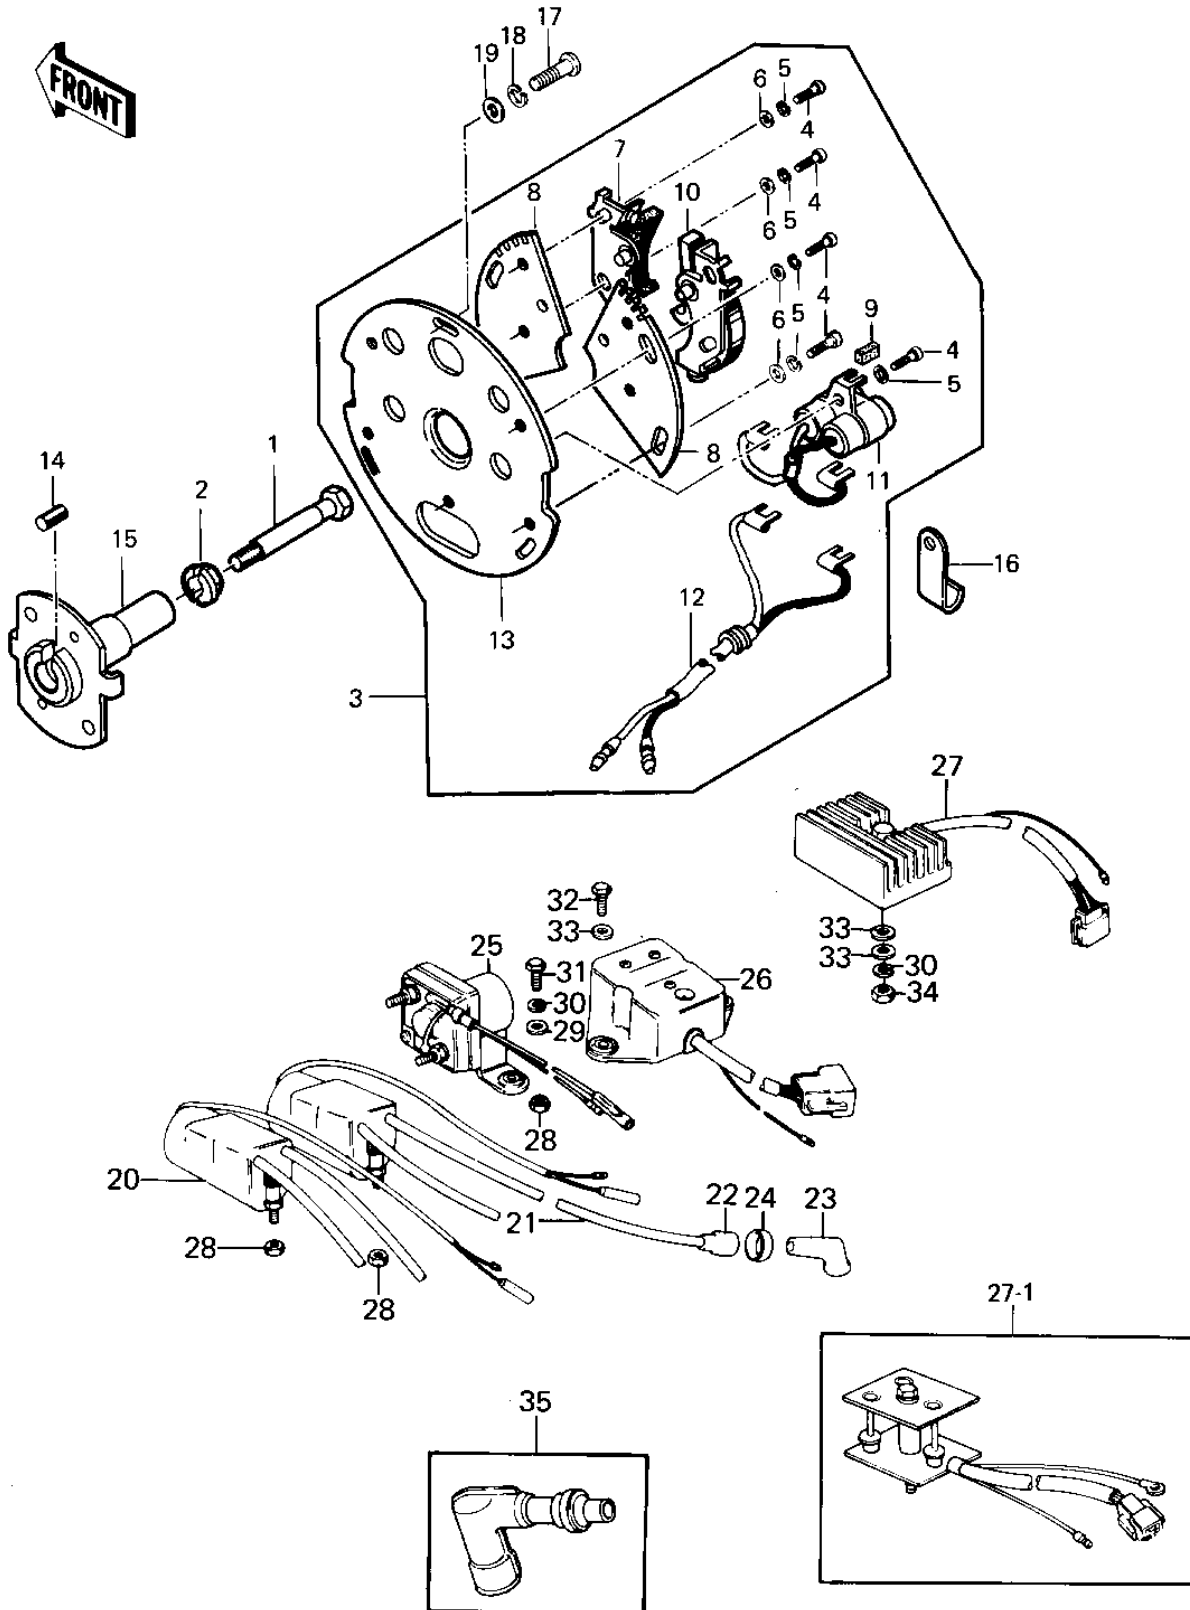

## 1977 KZ1000 PARTS DIAGRAM

IGNITION/REGULATOR/RECTIFIER ('77-'78 A1)

## 1977 KZ1000 PARTS LIST

IGNITION/REGULATOR/RECTIFIER ('77-'78 A1)

ITEM NAME	PART NUMBER	QUANTITY
BOLT,SPARK ADVANCER (Ref # 1)	92001-113	1
WASHER,SPARK ADVANCE (Ref # 2)	92022-244	1
BREAKER,CONTACT (Ref # 3)	21135-011	1
SCREW PAN HEAD 4X8 (Ref # 4)	220B0408A	1
WASHER SPRING 4MM (Ref # 5)	461F0400	1
WASHER PLAIN 4MM (Ref # 6)	410B0400	1
BREAKER,CONTACT (Ref # 7)	21008-028	1
PLATE,CONTACT BREAKER (Ref # 8)	21156-010	1
FELT OIL (Ref # 9)	21019-005	1
BREAKER,CONTACT (Ref # 10)	21008-027	1
CONDENSER (Ref # 11)	21013-035	1
WIRING HARNESS,BRAKE (Ref # 12)	21029-037	1
PLATE,CONTACT BREAKER (Ref # 13)	21021-004	1
PIN-SPRING,4X8 (Ref # 14)	92042-034	1
ADVANCER,SPARK (Ref # 15)	21148-010	1
ADVANCER ASSY,SPARK (Ref # 15)	21148-1003	1
CLAMP,WIRING HARNESS (Ref # 16)	21126-008	1
SCREW PAN HEAD 5X12 (Ref # 17)	220B0512A	1
WASHER SPRING 5MM (Ref # 18)	461F0500	1
WASHER PLAIN 5MM (Ref # 19)	411B0500	1
IGNITION COIL (Ref # 20)	21121-1003	2
COIL,IGNITION,#2&3 (Ref # 21)	21121-1004	1
GROMMET,HIGH TENSION (Ref # 22)	21131-005	1
CAP SPARK PLUG (Ref # 23)	21160-020	1
GROMMET,PLUG CAP (Ref # 24)	21131-006	1
SWITCH ASSY,MAGNETIC (Ref # 25)	27010-1023	2
REGULATOR (Ref # 26)	21066-025	1
SET,RECTIFIER (Ref # 27)	21061-1002	2
NUT,LOCK 6MM (Ref # 28)	92017-014	1

## 1977 KZ1000 PARTS LIST

IGNITION/REGULATOR/RECTIFIER ('77-'78 A1)

ITEM NAME	PART NUMBER	QUANTITY
WASHER 6.5X22X1.6T (Ref # 29)	92022-237	1
WASHER SPRING 6MM (Ref # 30)	461F0600	1
BOLT-UPSET,6X20 (Ref # 31)	110B0620	1
BOLT-UPSET 6X14 (Ref # 31)	110B0614	1
BOLT-UPSET,6X12 (Ref # 32)	110B0612	1
WASHER PLAIN 6MM (Ref # 33)	410B0600	1
NUT 6MM (Ref # 34)	311B0600	1
CAP,SPARK PLUG (Ref # 35)	21160-005	1