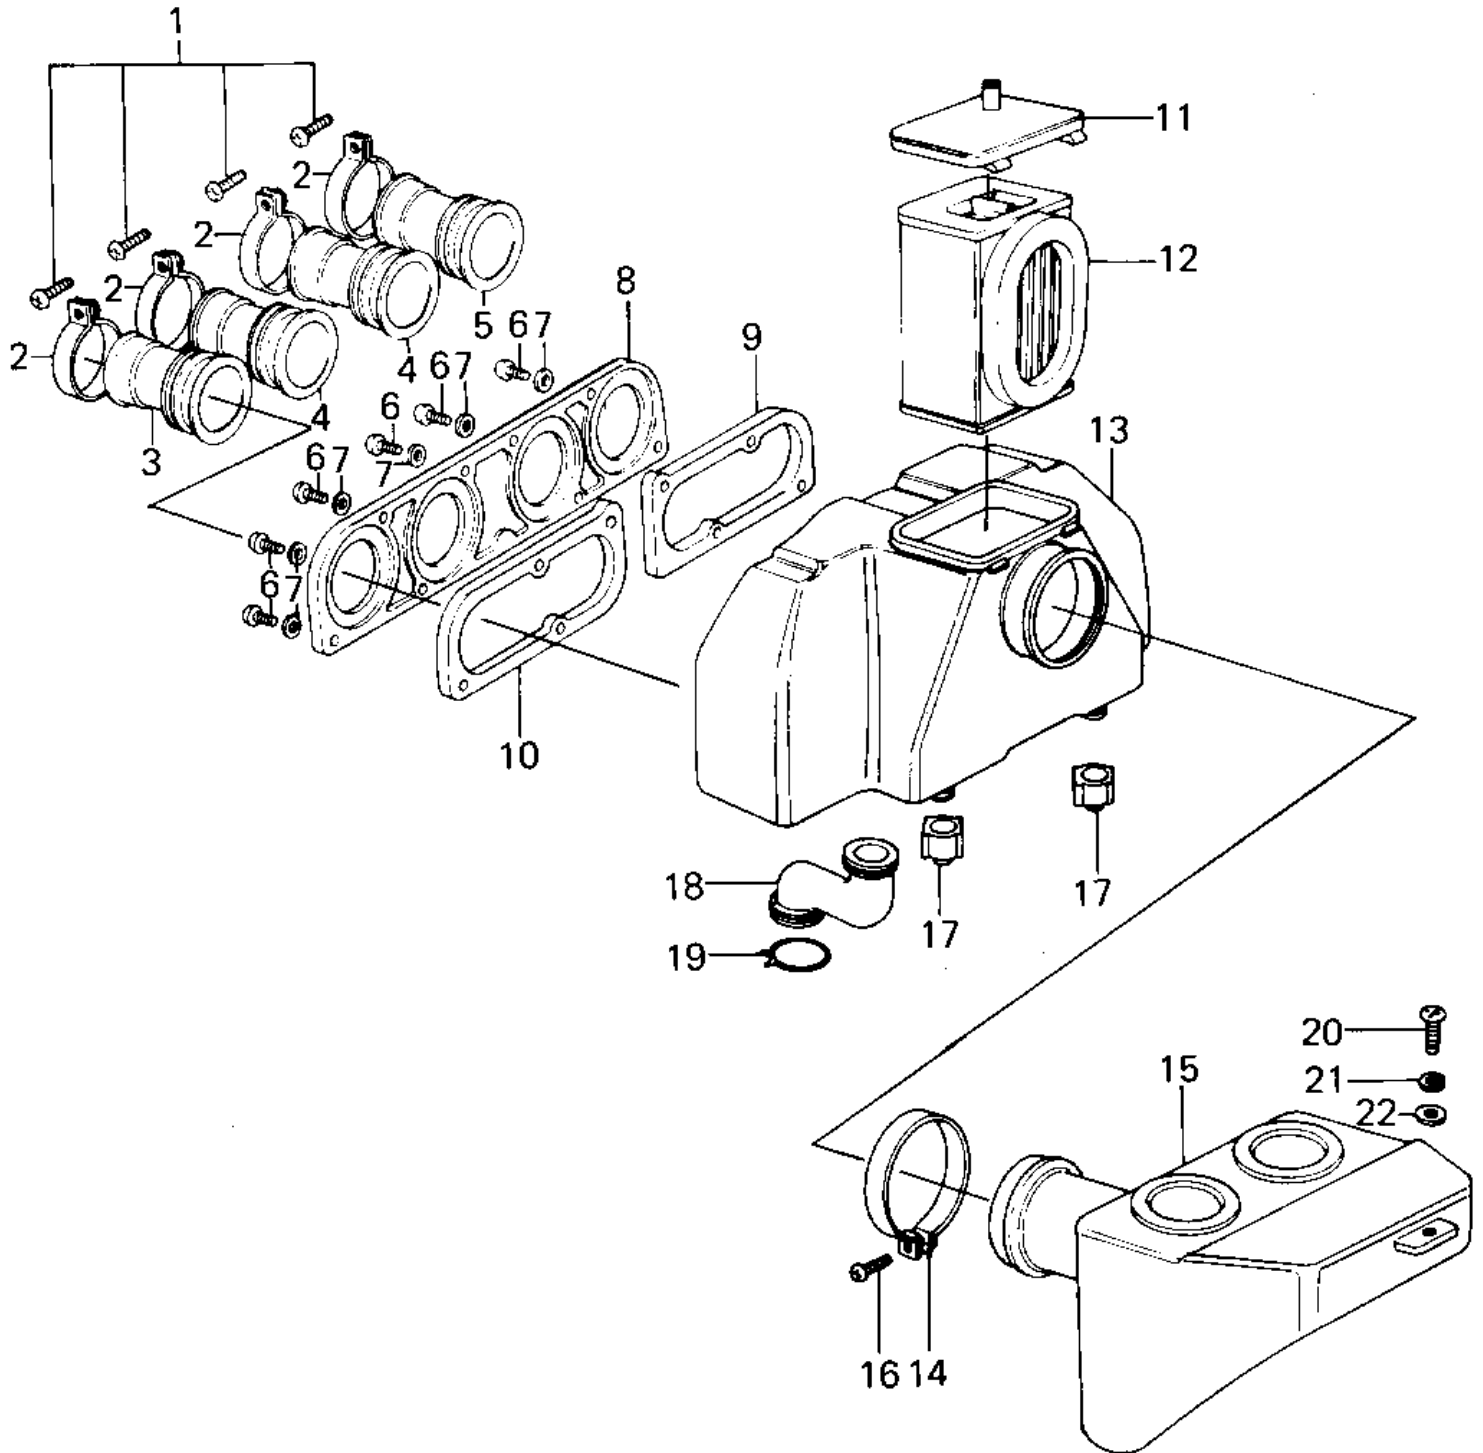

## 1977 KZ1000 PARTS DIAGRAM

AIR CLEANER ('77-'78 A1/A2/A2A)

## 1977 KZ1000 PARTS LIST

AIR CLEANER ('77-'78 A1/A2/A2A)

ITEM NAME	PART NUMBER	QUANTITY
SCREW,PAN HEAD (Ref # 1)	92011-037	1
CLAMP-INLET PIPE (Ref # 2)	92037-061	1
DUCT,AIR CLEANER,#1 (Ref # 3)	11015-053	1
DUCT,AIR CLEANER,#2, (Ref # 4)	11015-051	1
DUCT,AIR CLEANER,#4 (Ref # 5)	11015-050	1
SCREW PAN HEAD 4X16 (Ref # 6)	220B0416A	1
SCREW-PAN-CRROSS,4X1 (Ref # 6)	220B0412A	1
WASHER PLAIN 4MM (Ref # 7)	410B0400	1
PLATE,CARBURETOR HOL (Ref # 8)	11040-001	1
PLATE,CARBURETOR HOL (Ref # 9)	11040-003	1
PLATE,CARBURETOR HOL (Ref # 10)	11040-002	1
CAP,AIR CLEANER (Ref # 11)	11012-1006	2
ELEMENT,AIR CLNR (Ref # 12)	11013-063	1
BODY,AIR CLEANER (Ref # 13)	11011-065	1
BODY,AIR CLEANER (Ref # 13)	11011-1006	1
CLAMP (Ref # 14)	92037-106	1
SILENCER (Ref # 15)	11016-009	1
BOLT,5X50 (Ref # 16)	92011-036	1
CAP,DRAIN (Ref # 17)	11012-063	1
TUBE,DRAIN (Ref # 18)	92059-124	1
CLAMP BREATHER PIPE (Ref # 19)	92037-028	1
SCREW PAN HEAD 6X16 (Ref # 20)	220B0616	1
WASHER SPRING 6MM (Ref # 21)	461F0600	1
WASHER PLAIN 6MM (Ref # 22)	410B0600	1