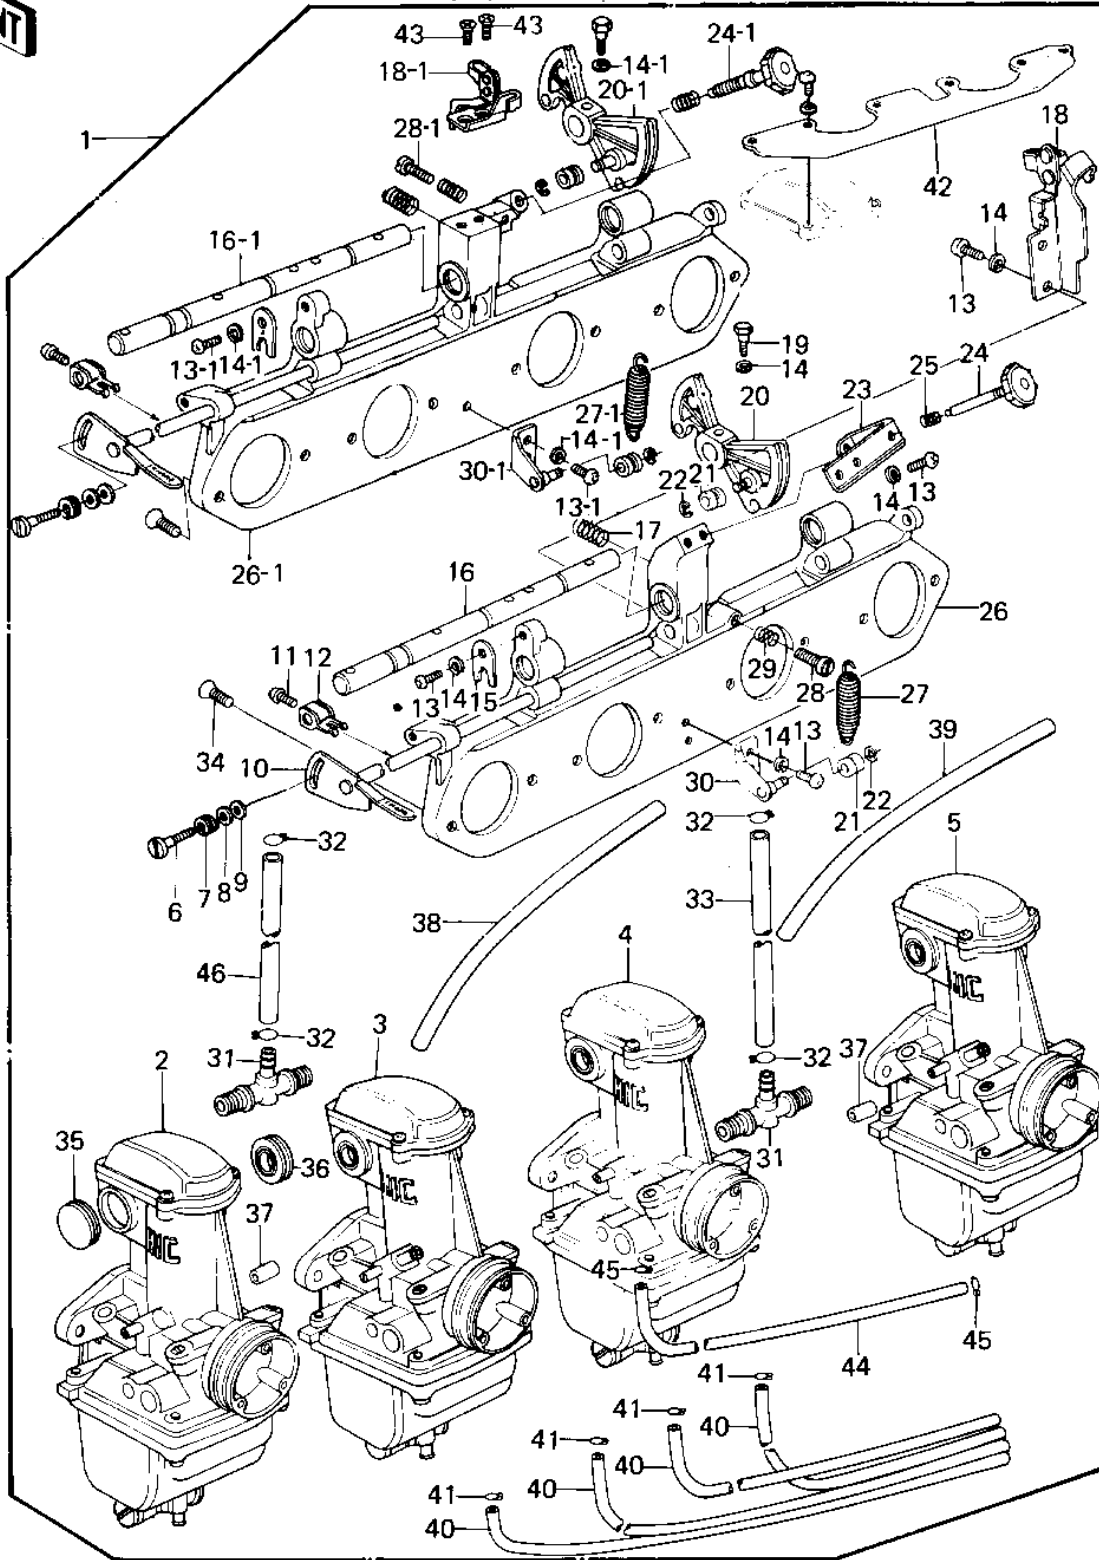

1977 KZ1000 PARTS DIAGRAM

CARBURETOR ASSY ('77-'78 A1/A2/A2A)

1977 KZ1000 PARTS LIST

CARBURETOR ASSY ('77-'78 A1/A2/A2A)

ITEM NAME	PART NUMBER	QUANTITY
CARBURETOR ASSY (Ref # 1)	16001-1024	2
CARBURETOR ASSY (Ref # 1)	16001-1025	1
CARBURETOR ASSY (Ref # 1)	16001-1023	1
CARB ASSY,L.H OUTSID (Ref # 2)	16001-311	1
CARBURETOR L.H OUT (Ref # 2)	16001-1056	1
CARBURETOR,L.H,OUTSI (Ref # 2)	16001-1075	1
CARB ASSY,L.H INSIDE (Ref # 3)	16001-312	1
CARBURETOR,L.H.INSID (Ref # 3)	16001-1057	1
CARBURETOR,L.H INSID (Ref # 3)	16001-1076	1
CARB ASSY,R.H INSIDE (Ref # 4)	16001-313	1
CARBURETOR,R.H INSID (Ref # 4)	16001-1058	1
CARBURETOR,R.H INSID (Ref # 4)	16001-1077	1
CARB ASSY,R.H OUTSID (Ref # 5)	16001-314	1
CARBURETOR R.H OUT (Ref # 5)	16001-1059	1
CARBURETOR,R.H OUTSI (Ref # 5)	16001-1078	1
SCREW (Ref # 6)	16046-005	1
SPRING,F (Ref # 7)	16040-009	1
WASHER PLAIN 5MM (Ref # 8)	410B0500	1
WASHER,PLAIN (Ref # 9)	16039-019	1
SHAFT,STARTER PLUNGE (Ref # 10)	16041-021	1
SCREW,PAN HEAD,5X7 (Ref # 11)	16046-007	1
LEVER,STARTER PLUNGE (Ref # 12)	13168-1026	2
SCREW-PAN-CROS (Ref # 13)	220B0514A	2
WASHER SPRING 5MM (Ref # 14)	461F0500	2
PLATE,SHAFT STOPPER (Ref # 15)	16055-012	1
SHAFT,CARB CONNECTIO (Ref # 16)	16041-022	1
SHAFT,CARB CONNECTIO (Ref # 16-1)	16041-017	1
SPRING,CABLE PULLY (Ref # 17)	16040-022	1
BRACKET,CABLE PULLY (Ref # 18)	16077-014	1

1977 KZ1000 PARTS LIST

CARBURETOR ASSY ('77-'78 A1/A2/A2A)

ITEM NAME	PART NUMBER	QUANTITY
PLATE,CARB CONNECTIO (Ref # 42)	16065-040	1
SCREW CNTSNK HD 5X10 (Ref # 43)	221B0510A	1
HOSE,FUEL TAP DIAPHR (Ref # 44)	92059-1023	1
CLAMP-PIPE (Ref # 45)	92037-072	1
HOSE,6.50X11.50X100 (Ref # 46)	92059-1059	1