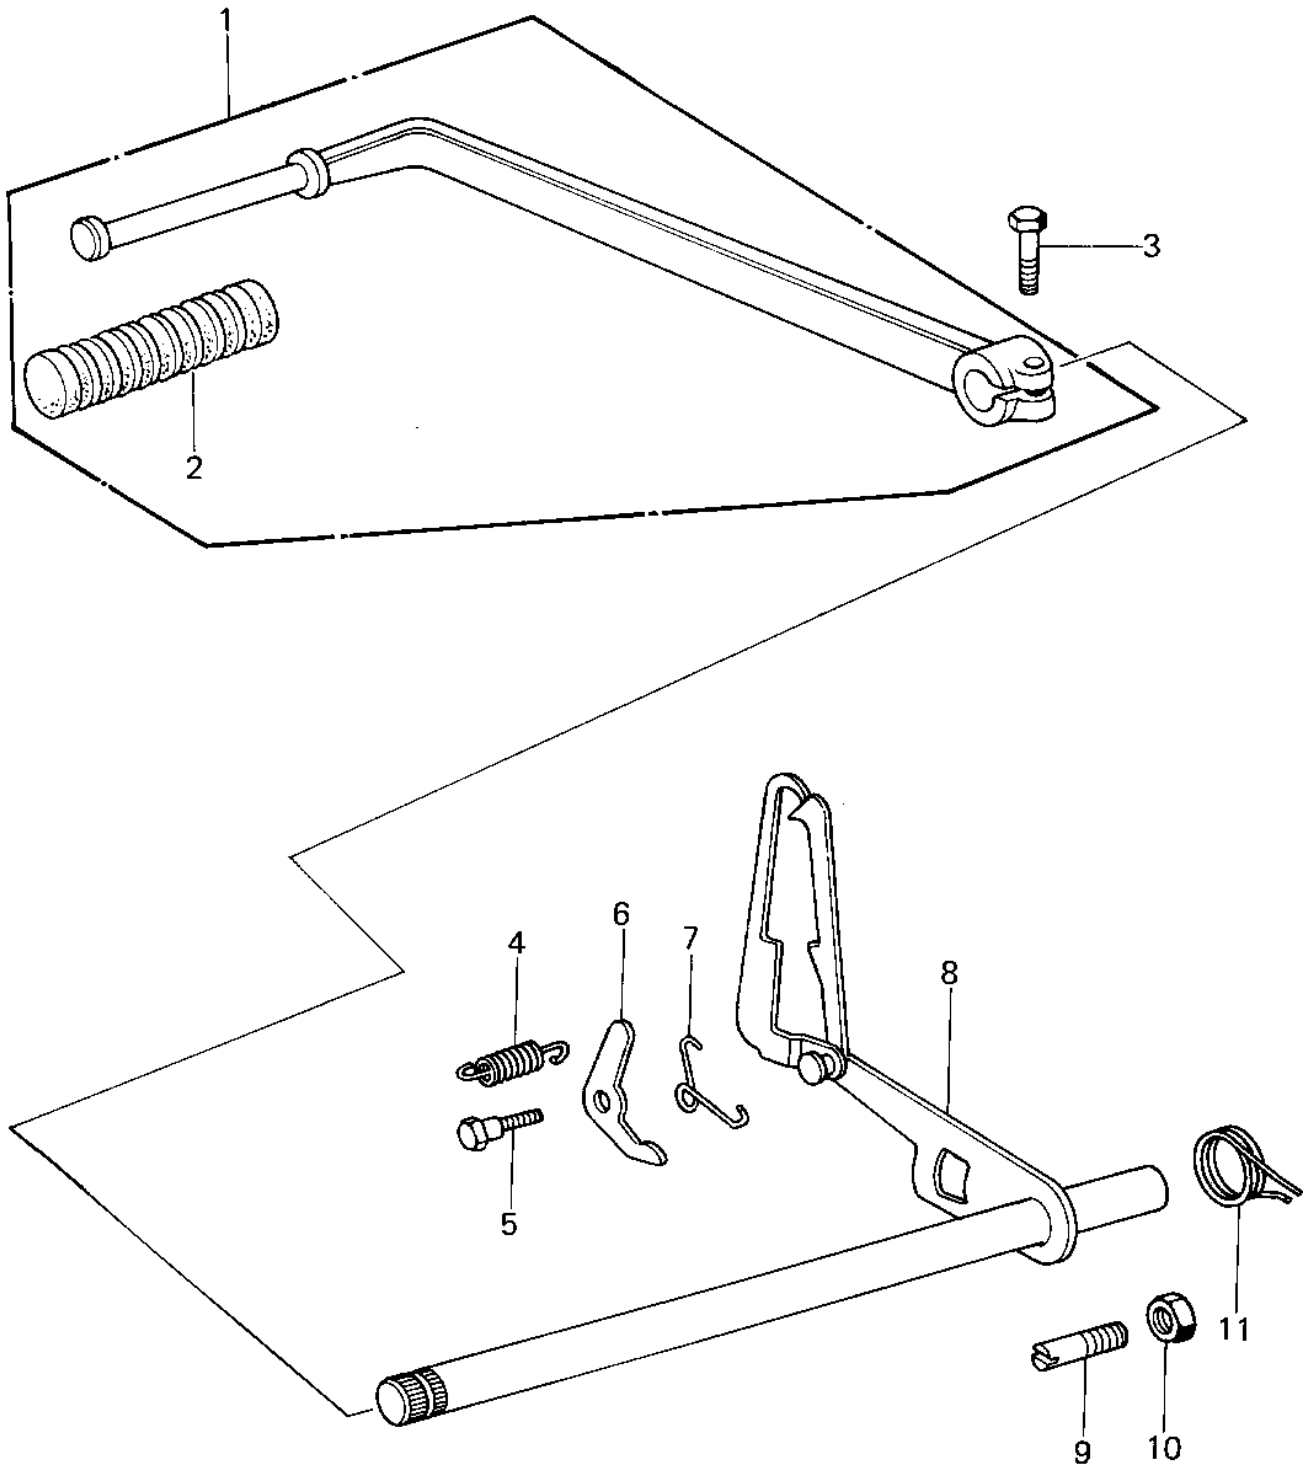

## 1977 KZ1000 PARTS DIAGRAM

GEAR CHANGE MECHANISM ('77-'78 A1/A2/A2A)

FRONT

## 1977 KZ1000 PARTS LIST

GEAR CHANGE MECHANISM ('77-'78 A1/A2/A2A)

ITEM NAME	PART NUMBER	QUANTITY
PEDAL ASSY,GEAR CHAN (Ref # 1)	13242-006	1
RUBBER CHANGE PEDAL (Ref # 2)	13157-004	1
BOLT-UPSET (Ref # 3)	110N0620	1
SPRING CHNG DRUM LEV (Ref # 4)	92081-051	1
BOLT,CHANGE DRUM LEV (Ref # 5)	92001-012	1
LEVER,GEAR CHNG DRUM (Ref # 6)	13168-024	1
SPRING,KICK PAWL (Ref # 7)	92083-018	1
LEVER ASSY GEAR CHNG (Ref # 8)	13161-029	1
PIN CHANGE PEDAL SPR (Ref # 9)	92043-057	1
NUT 8MM (Ref # 10)	312B0800	1
SPRING,CHG PEDL RTRN (Ref # 11)	92083-028	1