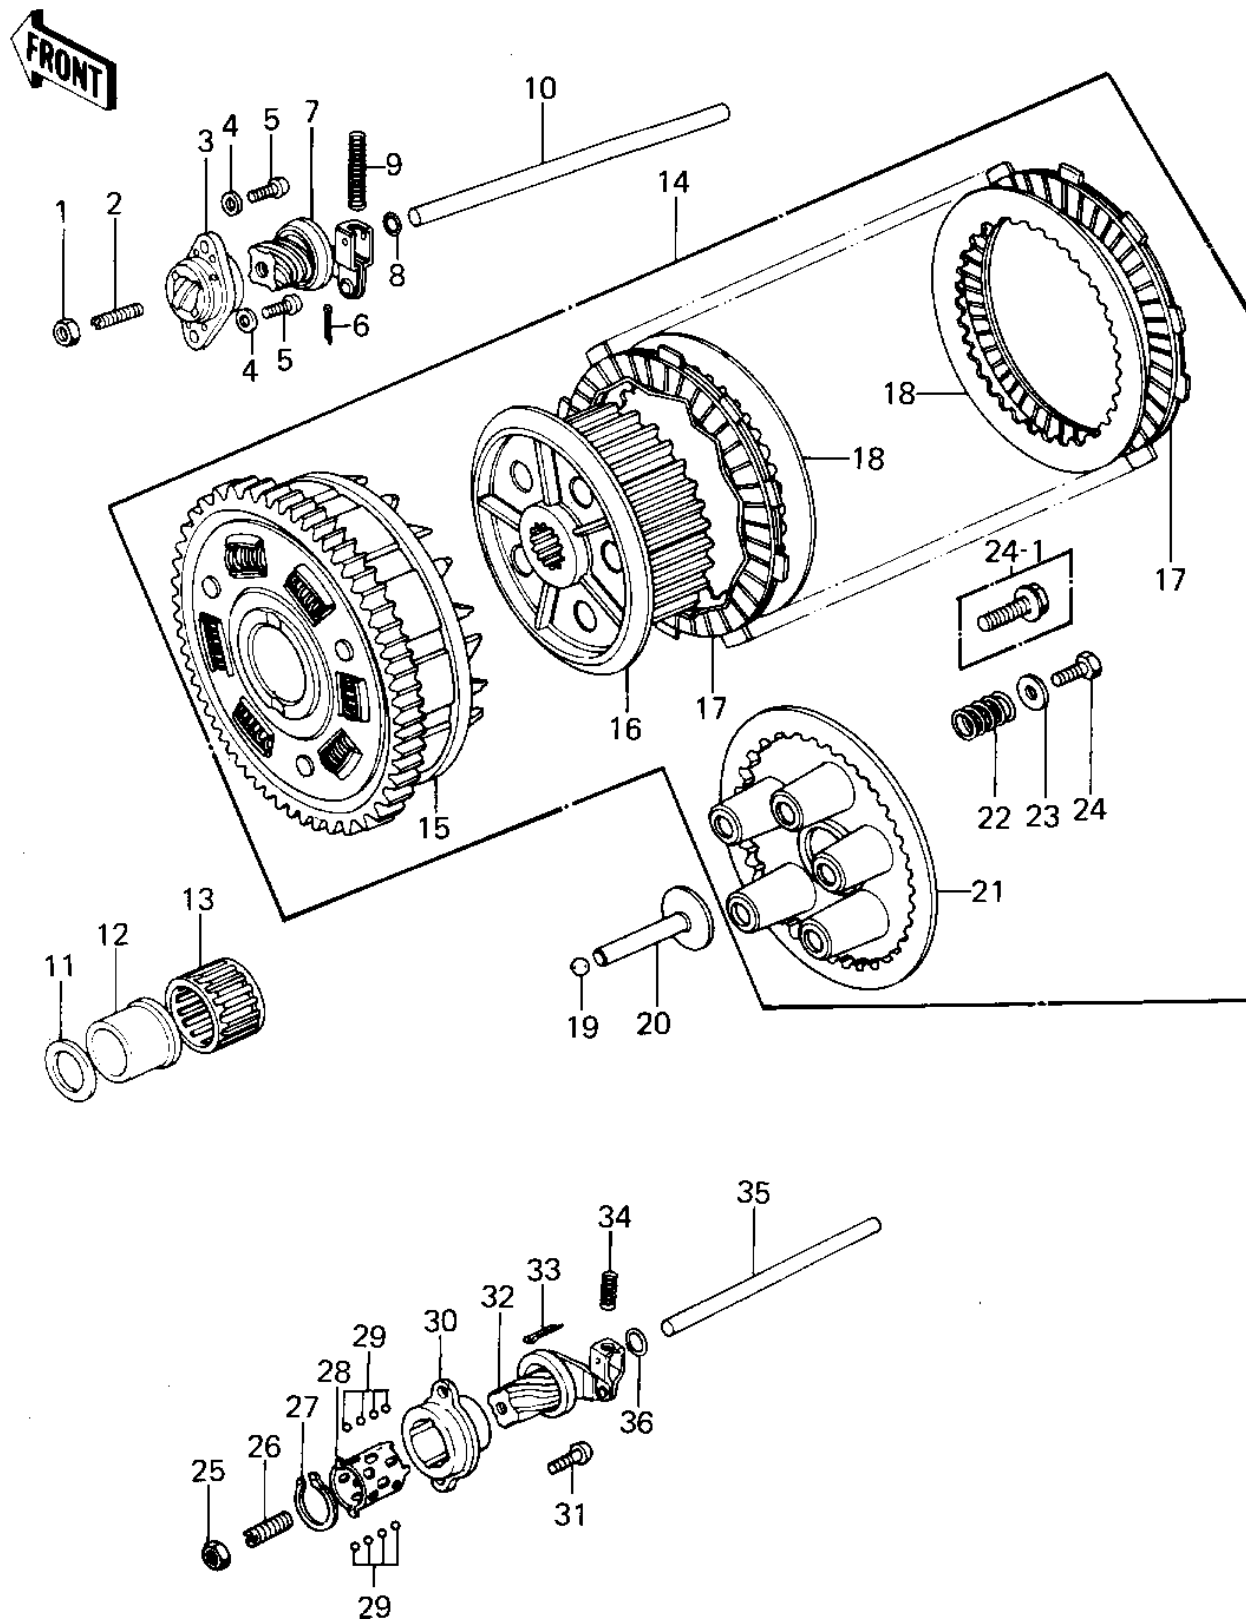

1977 KZ1000 PARTS DIAGRAM

CLUTCH ('77-'78 A1/A2/A2A)

1977 KZ1000 PARTS LIST

CLUTCH ('77-'78 A1/A2/A2A)

ITEM NAME	PART NUMBER	QUANTITY
NUT 8MM (Ref # 1)	315B0800	1
SCREW,SLOTTED,8X25 (Ref # 2)	92014-014	2
OUTER,CLUTCH RELEASE (Ref # 3)	13118-007	1
WASHER PLAIN 6MM (Ref # 4)	411B0600	1
SCREW PAN HEAD 6X16 (Ref # 5)	220B0616	2
PIN COTTER 1.6X15 (Ref # 6)	550D1615	2
INNER,CLUTCH RELEASE (Ref # 7)	13102-013	1
"O" RING,7MM (Ref # 8)	670B1507	2
SPRING-CLUTCH RELEAS (Ref # 9)	92081-069	2
PUSH ROD,CLUTCH (Ref # 10)	13116-021	2
WASHER TH 25.5X47X2. (Ref # 11)	92026-022	1
BUSHING,CLUTCH (Ref # 12)	92028-135	1
BEARING,KTV323723 (Ref # 13)	92046-028	1
CLUTCH-ASSY (Ref # 14)	13081-1005	1
CLUTCH-ASSY (Ref # 15)	13095-036	1
CLUTCH-ASSY (Ref # 16)	13087-031	1
PLATE,CLUTCH FRICTIO (Ref # 17)	13088-030	1
PLATE,CLUTCH STEEL (Ref # 18)	13089-022	1
BALL STEEL 3/8' (Ref # 19)	600A1200	1
PUSHER,CLUTCH SPRG P (Ref # 20)	13116-022	1
PLATE,CLUTCH SPRING (Ref # 21)	13187-006	1
SPRING,CLUTCH (Ref # 22)	92081-1033	2
HOLDER,CLUTCH SPRING (Ref # 23)	13091-011	1
BOLT-UPSET (Ref # 24)	110G0618	1
BOLT,CLUTCH SPR FITT (Ref # 24-1)	92001-1066	1
NUT 8MM (Ref # 25)	318B0800	1
CIRCLIP 15MM (Ref # 27)	480J1500	1
RETAINER (Ref # 28)	13197-004	1
BALL,STEEL,1/8" (Ref # 29)	600A0400	1

1977 KZ1000 PARTS LIST

CLUTCH ('77-'78 A1/A2/A2A)

ITEM NAME	PART NUMBER	QUANTITY
OUTER,CLUTCH RELEASE (Ref # 30)	13118-011	1
INNER,CLUTCH RELEASE (Ref # 32)	13102-019	1