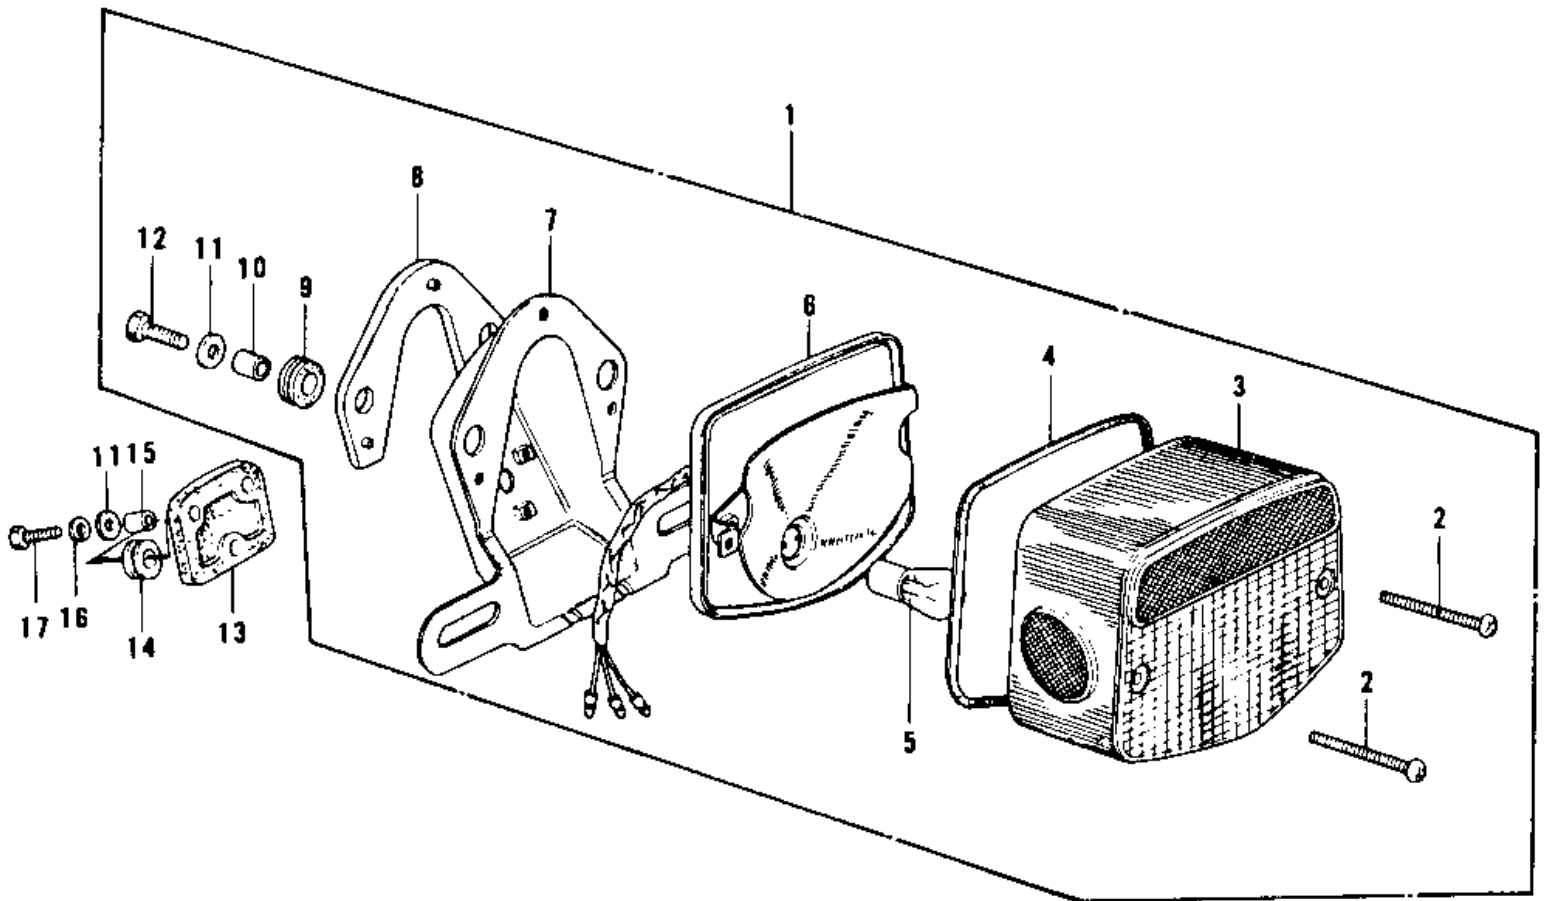

1976 900 LTD PARTS DIAGRAM

TAILLIGHT

1976 900 LTD PARTS LIST

TAILLIGHT

| ITEM NAME | PART NUMBER | QUANTITY |
|----------------------------------|-------------|----------|
| LAMP ASSY, TAIL (Ref # 1) | 23024-067 | 1 |
| SCREW-PAN-CROS (Ref # 2) | 220R0460 | 1 |
| LENS, TAIL LAMP (Ref # 3) | 23026-034 | 1 |
| GASKET, TAIL LENS (Ref # 4) | 23028-021 | 1 |
| BULB, 12V 32/3CP (Ref # 5) | 92069-059 | 1 |
| CASE, TAIL LIGHT (Ref # 6) | 23027-041 | 1 |
| BKT, LICENSE PLATE (Ref # 7) | 23036-046 | 1 |
| DAMPER RUBBER (Ref # 8) | 23066-023 | 1 |
| DAMPER RUBBER (Ref # 9) | 23066-020 | 1 |
| COLLAR, 6.8X10X8.5 (Ref # 10) | 92027-129 | 1 |
| WASHER 6.5X20X1.6T (Ref # 11) | 92022-125 | 1 |
| BOLT 6X22 (Ref # 12) | 112B0622 | 1 |
| DAMPER RUBBER, RR FEN (Ref # 13) | 35039-004 | 1 |
| DAMPER RUBBER, RR FEN (Ref # 14) | 92075-121 | 1 |
| COLLAR 6.8X10X14.5 (Ref # 15) | 92027-156 | 1 |
| WASHER SPRING 6MM (Ref # 16) | 461F0600 | 1 |
| BOLT-UPSET (Ref # 17) | 112G0625 | 1 |