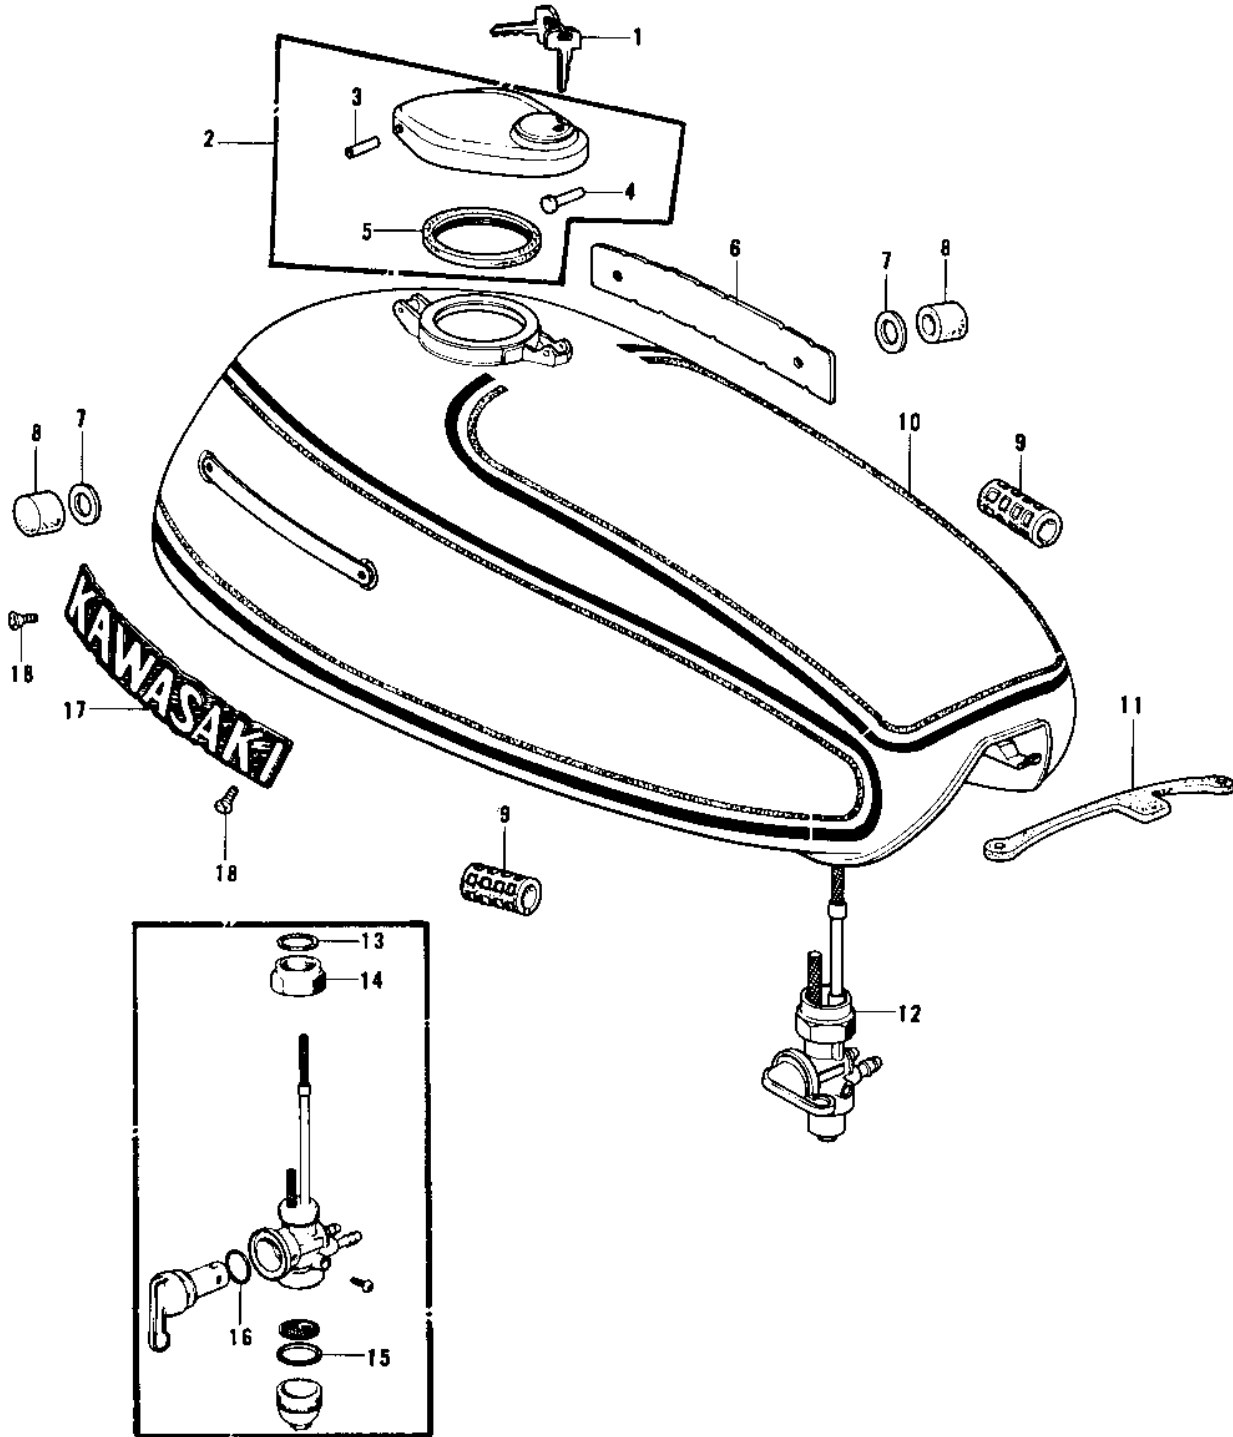

1976 KZ900 PARTS DIAGRAM

FUEL TANK

1976 KZ900 PARTS LIST

FUEL TANK

ITEM NAME	PART NUMBER	QUANTITY
CAP,FUEL TANK (Ref # 2)	51048-012	1
PIN,CAP HINGE (Ref # 3)	92043-127	1
PIN,HOOK (Ref # 4)	92043-126	1
GASKET-FUEL TANK CAP (Ref # 5)	51059-008	1
EMBLEM,FUEL TANK (Ref # 6)	56014-064	1
WASHER-PL-10.5X26X2.3 (Ref # 7)	92022-044	1
DAMPER RUBBER,FL TANK (Ref # 8)	92075-125	1
DAMPER RUBBER (Ref # 9)	92075-084	1
TANK-FUEL,D.GREEN (Ref # 10)	51001-107-3M	1
TANK-FUEL,BROWN (Ref # 10)	51001-107-3N	1
BAND,FUEL TANK (Ref # 11)	92072-042	1
COCK ASSY,FUEL (Ref # 12)	51023-055	2
GASKET-FUEL COCK JNT. (Ref # 13)	92065-081	1
FUEL COCK JOINT NUT (Ref # 14)	51035-009	1
GASKET FUEL COCK CUP (Ref # 15)	51037-010	1
"O" RING,14MM (Ref # 16)	670B2014	1
EMBLEM,FUEL TANK (Ref # 17)	56013-057	1
SCREW-CSK-CROS (Ref # 18)	92012-003	1