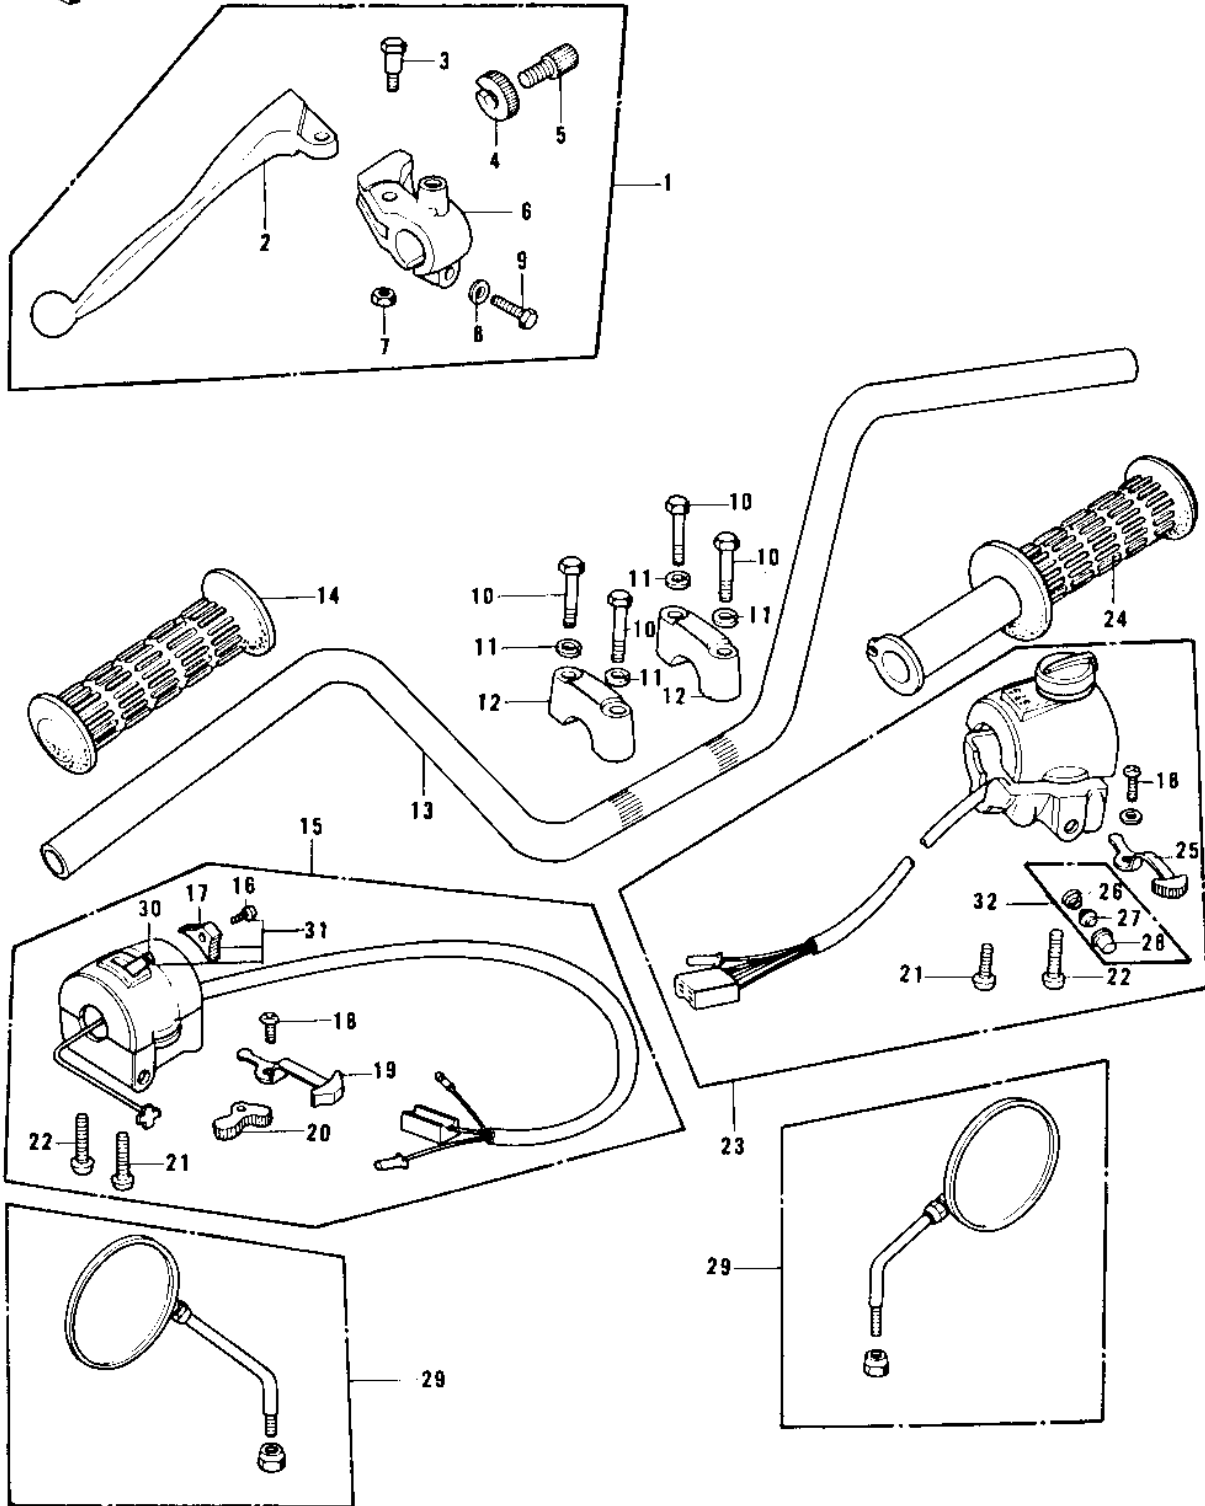

1976 KZ900 PARTS DIAGRAM

HANDLEBAR

1976 KZ900 PARTS LIST

HANDLEBAR

ITEM NAME	PART NUMBER	QUANTITY
LEVER ASSY,CLUTCH (Ref # 1)	46076-049	1
LEVER,CLUTCH (Ref # 2)	46092-022	1
BOLT,HEX HEAD (Ref # 3)	92007-047	1
NUT-LOCK (Ref # 4)	46056-005	1
SCREW CABLE ADJUST (Ref # 5)	46055-003	1
HOLDER,CLUTCH LEVER (Ref # 6)	46094-017	1
NUT,LOCK 6MM (Ref # 7)	92017-014	1
WASHER PLAIN 6MM (Ref # 8)	411B0600	1
BOLT 6X22 (Ref # 9)	112B0622	1
BOLT 8X38 (Ref # 10)	92007-002	1
WASHER SPRING 8MM (Ref # 11)	461F0800	1
HOLDER-HANDLEBAR (Ref # 12)	46012-008	1
HANDLEBAR (Ref # 13)	46003-029	1
RUBBER,L.H GRIP (Ref # 14)	46075-028	1
HOUSING ASSY,CONT,L.H (Ref # 15)	46091-1079	2
SCREW CNTSNK HD 3X8 (Ref # 16)	221B0308A	1
KNOB,LIGHTING SW L.H (Ref # 17)	46044-013	1
SCREW PAN HEAD 3X5 (Ref # 18)	220B0305A	1
KNOB,LIGHTING SW L.H (Ref # 19)	46043-005	1
BUTTON, HORN PUSH (Ref # 20)	46028-006	1
SCREW PAN HEAD 5X30 (Ref # 21)	220B0530A	1
SCREW-PAN-CROS 5X35 (Ref # 22)	220B0535	1
HOUSING ASSY,R.H CONT (Ref # 23)	46091-1033	2
HOUSING ASSY,R.H (Ref # 23)	46091-1039	1
GRIP ASSY,THROTTLE (Ref # 24)	46019-038	1
KNOB,LIGHTING SW R.H (Ref # 25)	46043-004	1
SWITCH ASSY,HORN BUTN (Ref # 26)	46031-005	1
SWITCH ASSY,HORN BUTN (Ref # 27)	46079-003	1
SWITCH ASSY,HORN BUTN (Ref # 28)	46028-003	1

1976 KZ900 PARTS LIST

HANDLEBAR

ITEM NAME	PART NUMBER	QUANTITY
REAR VIEW MIRROR (Ref # 29)	56001-1030	1
SWITCH,L.H (Ref # 30)	46089-014	1
L.H GRIP SWITCH KIT (Ref # 31)	99990-530	1
SWITCH ASSY,HORN BUTN (Ref # 32)	27010-1009	1