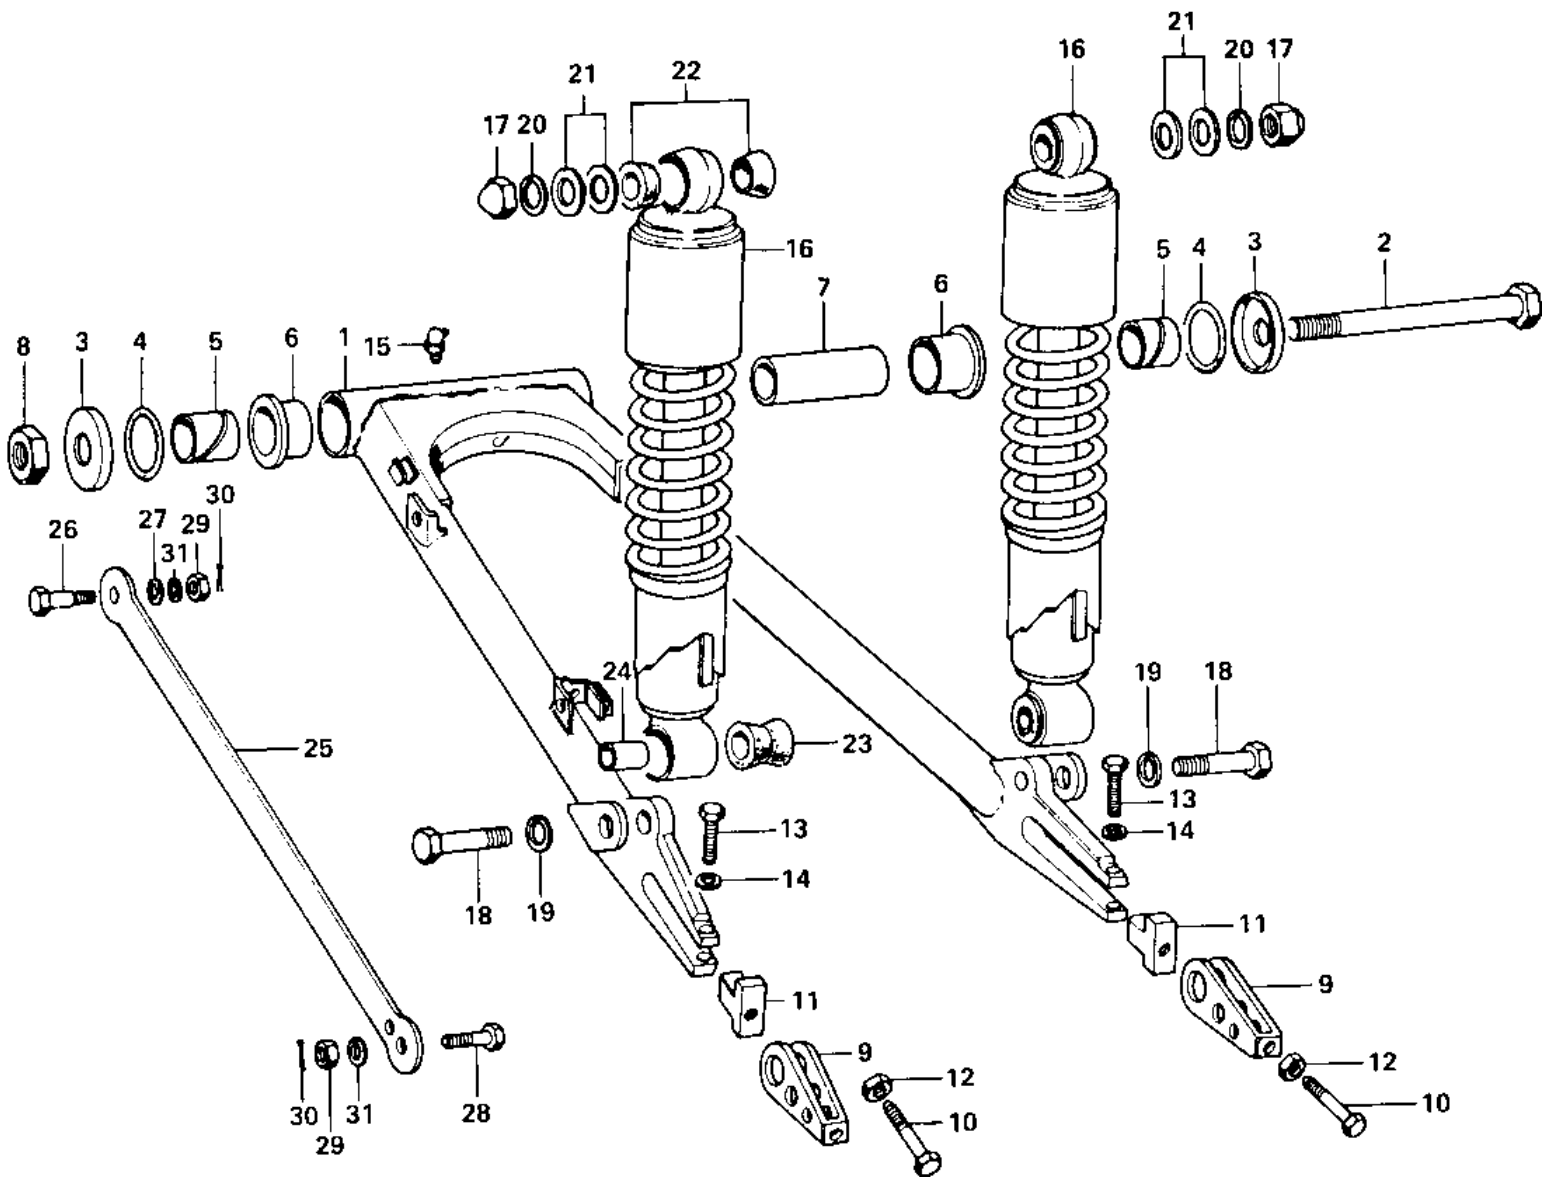

1976 KZ900 PARTS DIAGRAM

SWING ARM/SHOCK ABSORBERS

1976 KZ900 PARTS LIST

SWING ARM/SHOCK ABSORBERS

ITEM NAME	PART NUMBER	QUANTITY
ARM,SWING (Ref # 1)	33001-046	1
SHAFT,SWING ARM PIVOT (Ref # 2)	33032-036	1
CAP,SWING ARM (Ref # 3)	33035-007	1
"O" RING,30MM (Ref # 4)	671B2530	1
SLEEVE SWING ARM (Ref # 5)	33034-009	1
BUSHING-SWING ARM (Ref # 6)	33033-009	1
COLLAR,SWING ARM L=141.5MM (Ref # 7)	33036-005	1
NUT-SELF LOCKING 16MM (Ref # 8)	92019-012	1
ADJUSTER,CHAIN (Ref # 9)	33040-066	1
BOLT-CHN ADJUST 10MM (Ref # 10)	92001-143	1
STOPPER,CHAIN ADJUST (Ref # 11)	33044-001	1
NUT 10MM (Ref # 12)	315B1000	1
BOLT, HEX HEAD, 8X40 (Ref # 13)	110G0840	1
WASHER SPRING 8MM (Ref # 14)	461F0800	1
GREASE NIPPLE (Ref # 15)	92005-002	1
SHOCK ABSBR RR (Ref # 16)	45014-107	1
NUT (Ref # 17)	92020-014	1
BOLT HEX HEAD 10X35 (Ref # 18)	113N1035	1
WASHER SPRING 10MM (Ref # 19)	461F1000	2
WASHER SPRING 12MM (Ref # 20)	461F1200	1
WASHER PLAIN 12MM (Ref # 21)	410B1200	1
BUSH SHCK ABS RUBBER (Ref # 22)	45017-001	1
BUSHING,SHCK ABSORBER (Ref # 23)	45017-011	1
BUSH SHCK ABS PVT SFT (Ref # 24)	45016-003	1
TORQUE LINK,RR BRAKE (Ref # 25)	43007-032	1
BOLT TORQUE LINK FITT (Ref # 26)	92003-103	1
WASHER PLAIN 10MM (Ref # 27)	411B1000	1
BOLT,TORQUE LINK (Ref # 28)	92003-147	1
NUT,10MM (Ref # 29)	313B1000	1

1976 KZ900 PARTS LIST

SWING ARM/SHOCK ABSORBERS

ITEM NAME	PART NUMBER	QUANTITY
PIN,SNAP (Ref # 30)	92041-005	1