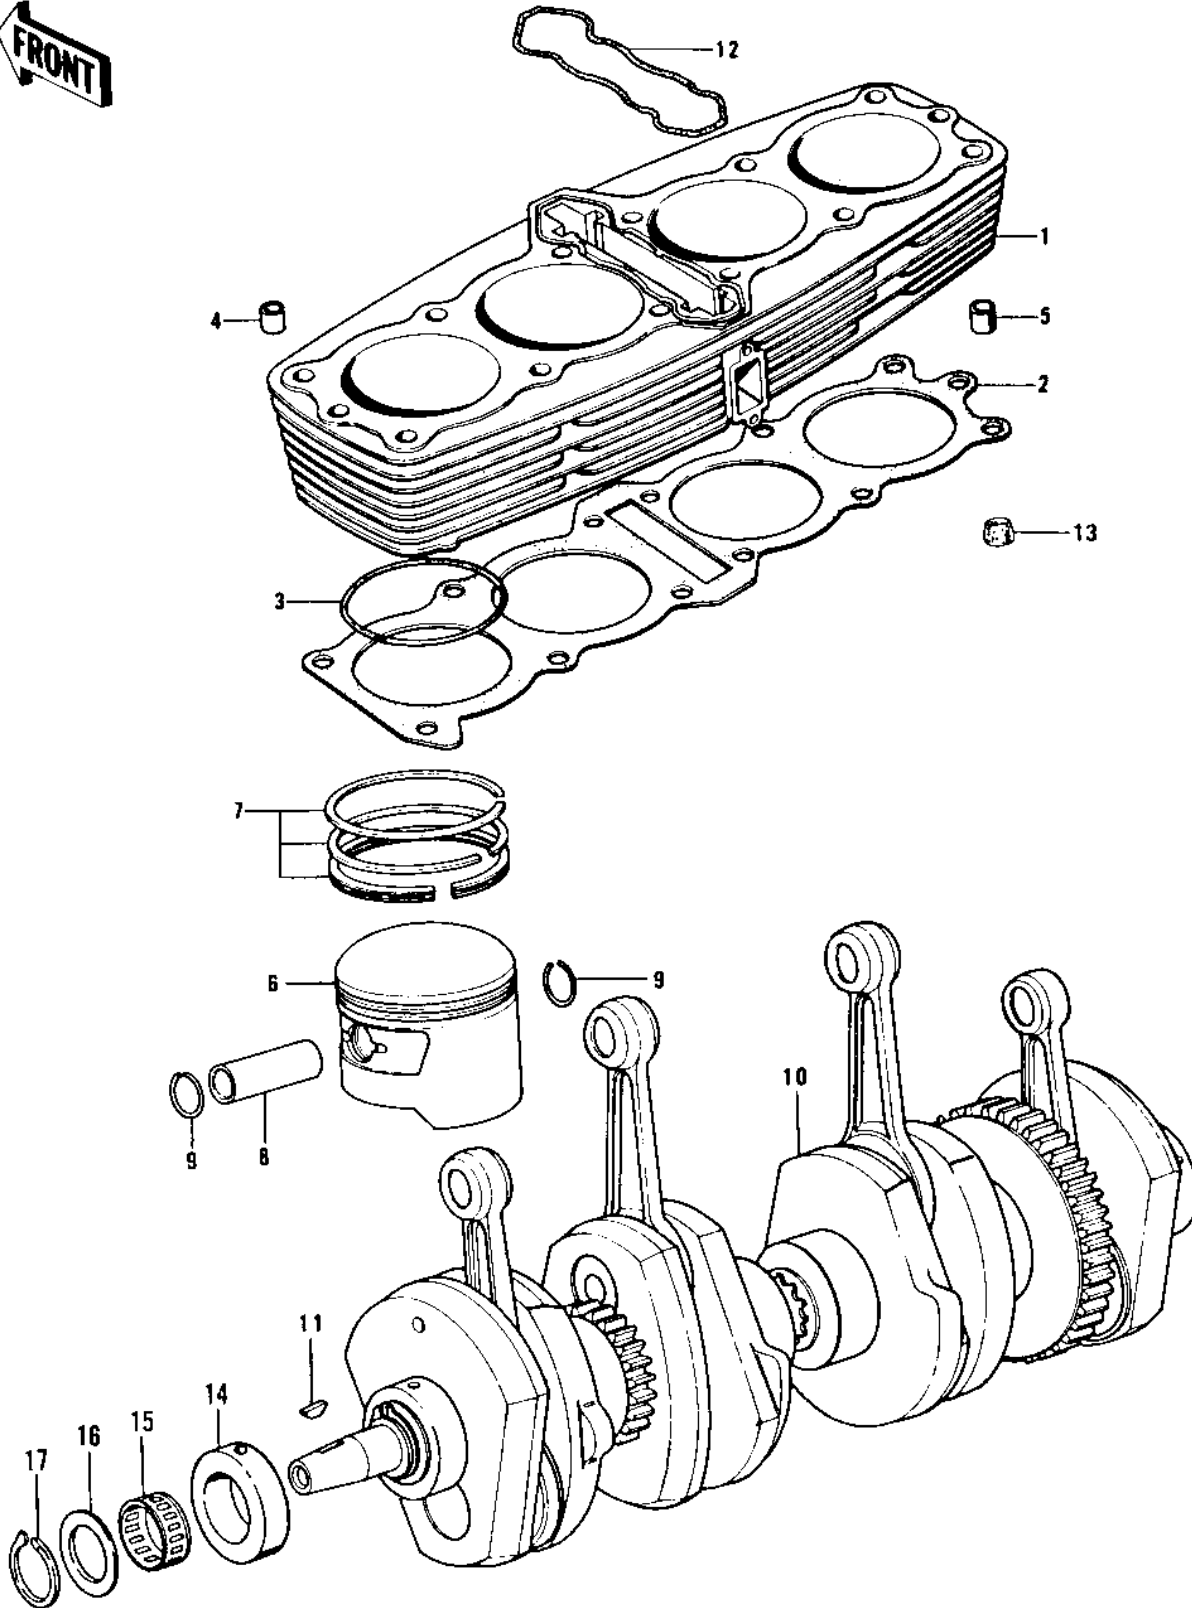

1976 KZ900 PARTS DIAGRAM

CYLINDER/PISTONS/CRANKSHAFT

1976 KZ900 PARTS LIST

CYLINDER/PISTONS/CRANKSHAFT

ITEM NAME	PART NUMBER	QUANTITY
CYLINDER,BARREL (Ref # 1)	11005-136-2H	1
GASKET,CYLINDER BASE (Ref # 2)	11009-030	1
"O" RING,73MM (Ref # 3)	92055-054	1
PIN,DOWEL,10X14 (Ref # 4)	552A1014	1
PIN,DOWEL (Ref # 5)	92042-028	1
PISTON,STD (Ref # 6)	13001-054	1
PISTON,0.50MM O.S (Ref # 6)	13029-058	1
PISTON,1.00MM O.S (Ref # 6)	13027-056	1
RING SET,STD (Ref # 7)	13008-038	1
RING SET,0.05MM O.S (Ref # 7)	13025-046	1
RING SET,1.00MM O.S (Ref # 7)	13024-046	1
PIN-PISTON (Ref # 8)	13002-022	1
CIRCLIP,PISTON PIN (Ref # 9)	92036-021	1
CRANKSAFT ASSY (Ref # 10)	13031-043	1
WOODRUFF KEY (Ref # 11)	92038-001	1
GASKET,CYLINDER RUBER (Ref # 12)	92055-062	1
PLUG,RUBBER CYLINDER (Ref # 13)	92074-030	1
BUSHING (Ref # 14)	92028-121	1
BEARING,NEEDLE,PK304016.8X1 (Ref # 15)	92046-063	1
WASHER,THRUST (Ref # 16)	92026-079	1
CIRCLIP,30MM (Ref # 17)	480J3000	1