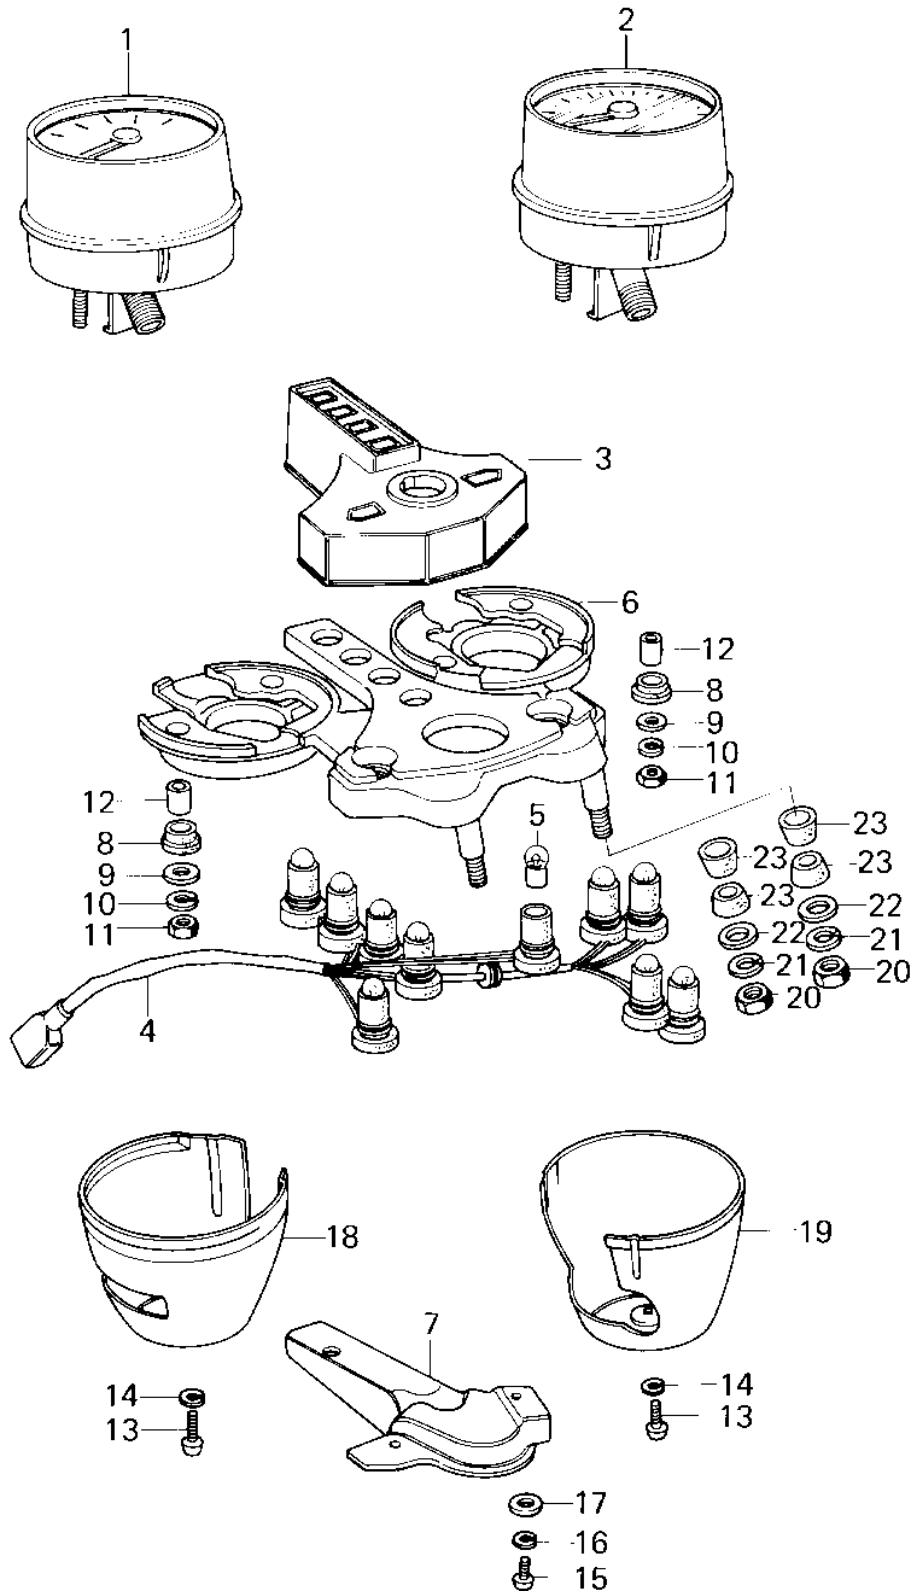

1980 750 LTD-2 PARTS DIAGRAM

METERS

1980 750 LTD-2 PARTS LIST

METERS

ITEM NAME	PART NUMBER	QUANTITY
SPEEDOMETER ASSY,MPH (Ref # 1)	25005-1068	1
SPEEDOMETER ASSY,KPH (Canada) (Ref # 1)	25005-1013	1
TACHOMETER ASSY (Ref # 2)	25015-1008	1
COVER,METER,INDICATE (Ref # 3)	25023-015	1
SOCKET,SPEEDOMETER (Ref # 4)	25011-049	1
BULB 12V 3W (Ref # 5)	92069-018	1
BRACKET,METER (Ref # 6)	25008-045	1
COVER,METER BRACKET (Ref # 7)	25024-006	1
RUBBER,METER (Ref # 8)	92075-172	1
WASHER,PLAIN,5MM (Ref # 9)	92022-241	1
WASHER SPRING 5MM (Ref # 10)	461F0500	1
NUT 5MM (Ref # 11)	312B0500	1
COLLAR,METER (Ref # 12)	92027-211	1
SCREW PAN HEAD 3X8 (Ref # 13)	220B0308	2
WASHER SPRING 3MM (Ref # 14)	461F0300	2
WASHER PLAIN 3MM (Ref # 17)	410B0300	1
COVER,SPEEDOMETER (Ref # 18)	25012-023	1
COVER,TACHOMETER (Ref # 19)	25012-024	1
NUT,8MM (Ref # 20)	311B0800	1
WASHER SPRING 8MM (Ref # 21)	461F0800	1
WASHER FUEL TANK FIT (Ref # 22)	92022-035	1
DAMPER RUBBER (Ref # 23)	92075-080	1