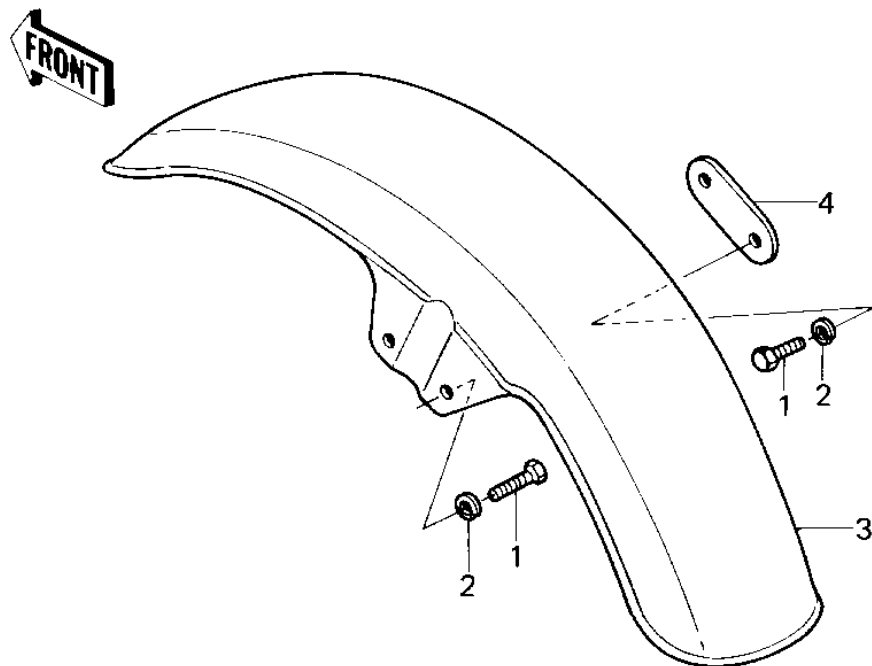

1980 750 LTD-2 PARTS DIAGRAM

FENDERS

1980 750 LTD-2 PARTS LIST

FENDERS

ITEM NAME	PART NUMBER	QUANTITY
BOLT-SMALL-UPSET,8X1 (Ref # 1)	115G0816	1
WASHER SPRING 8MM (Ref # 2)	461F0800	1
FENDER-FR (Ref # 3)	35004-1047	1
SPACER,FRONT FENDER (Ref # 4)	92026-1008	1
BOLT-UPSET (Ref # 5)	112G0618	1
BOLT-UPSET (Ref # 6)	112G0625	1
FENDER-RR (Ref # 7)	35022-134	1
FENDER-RR (Ref # 8)	35023-1020	1
NUT,LOCK 6MM (Ref # 9)	92017-014	1
NUT (Ref # 10)	92019-008	1
WASHER 6.5X20X1.6T (Ref # 11)	92022-125	1
COLLAR (Ref # 12)	92027-251	1
RUBBER,FENDER COVER (Ref # 13)	92075-174	1
DAMPER RUBBER (Ref # 14)	92075-175	1
DAMPER RUBBER,RR FEN (Ref # 15)	92075-290	1