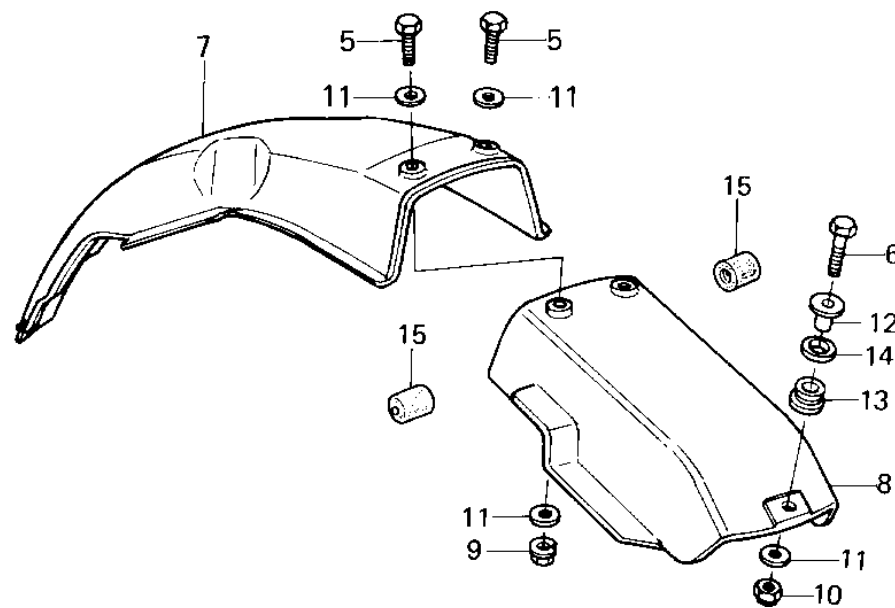

1980 750 LTD-2 PARTS DIAGRAM

FENDERS

1980 750 LTD-2 PARTS LIST

FENDERS

ITEM NAME	PART NUMBER	QUANTITY
BOLT-SMALL-UPSET,8X1 (Ref # 1)	115G0816	1
WASHER SPRING 8MM (Ref # 2)	461F0800	1
FENDER-FR (Ref # 3)	35004-1047	1
SPACER,FRONT FENDER (Ref # 4)	92026-1008	1
BOLT-UPSET (Ref # 5)	112G0618	1
BOLT-UPSET (Ref # 6)	112G0625	1
FENDER-RR (Ref # 7)	35022-134	1
FENDER-RR (Ref # 8)	35023-1020	1
NUT,LOCK 6MM (Ref # 9)	92017-014	1
NUT (Ref # 10)	92019-008	1
WASHER 6.5X20X1.6T (Ref # 11)	92022-125	1
COLLAR (Ref # 12)	92027-251	1
RUBBER,FENDER COVER (Ref # 13)	92075-174	1
DAMPER RUBBER (Ref # 14)	92075-175	1
DAMPER RUBBER,RR FEN (Ref # 15)	92075-290	1