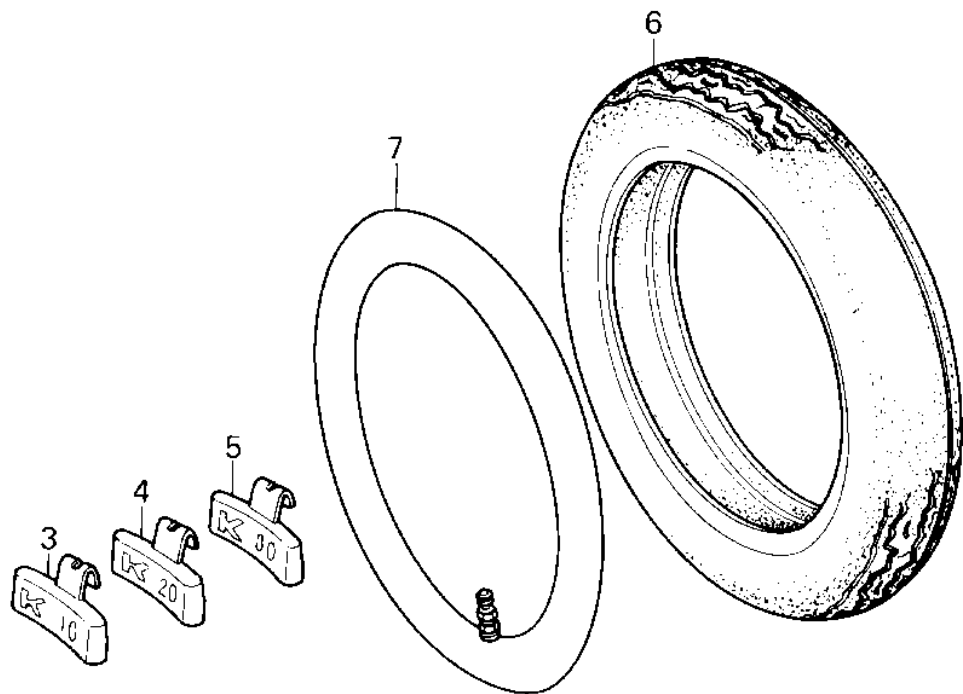

1980 750 LTD-2 PARTS DIAGRAM

TIRES

1980 750 LTD-2 PARTS LIST

TIRES

ITEM NAME	PART NUMBER	QUANTITY
TIRE 325H-19 L303A (Ref # 1)	41002-1238	1
TUBE,3.0/3.25/3.60-1 (Ref # 2)	41022-1019	1
BALANCER-WHEEL,10G (Ref # 3)	41075-1011	1
BALANCER-WHEEL,20G (Ref # 4)	41075-1012	1
BALANCER-WHEEL,30G (Ref # 5)	41075-1013	1
TIRE 130/90-16S716A (Ref # 6)	41002-1239	1
TUBE 130/90-16 (Ref # 7)	41022-1017	1