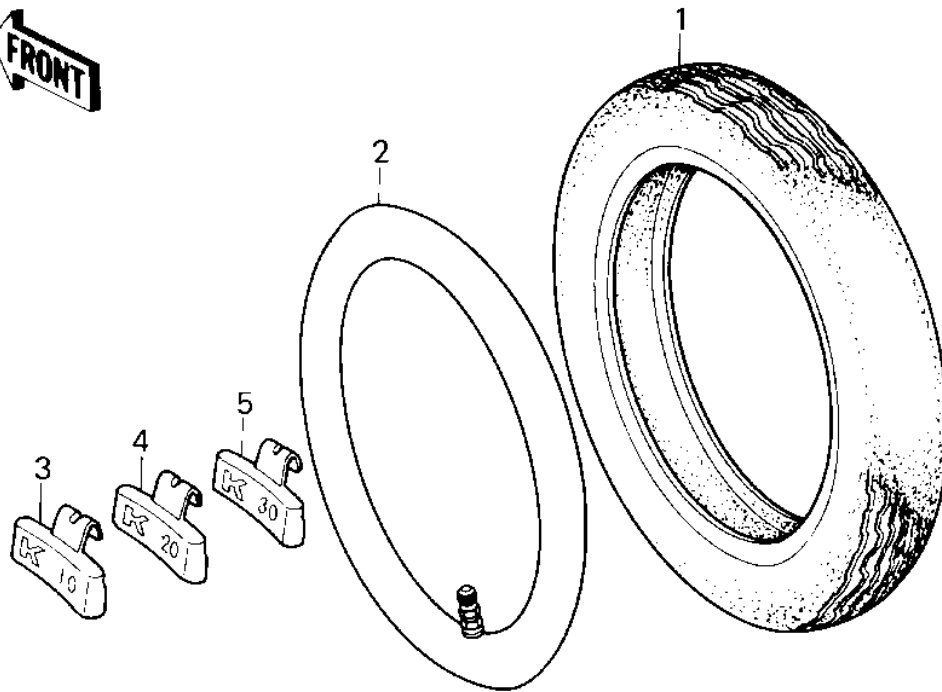

1980 750 LTD-2 PARTS DIAGRAM

TIRES

1980 750 LTD-2 PARTS LIST

TIRES

ITEM NAME	PART NUMBER	QUANTITY
TIRE 325H-19 L303A (Ref # 1)	41002-1238	1
TUBE,3.0/3.25/3.60-1 (Ref # 2)	41022-1019	1
BALANCER-WHEEL,10G (Ref # 3)	41075-1011	1
BALANCER-WHEEL,20G (Ref # 4)	41075-1012	1
BALANCER-WHEEL,30G (Ref # 5)	41075-1013	1
TIRE 130/90-16S716A (Ref # 6)	41002-1239	1
TUBE 130/90-16 (Ref # 7)	41022-1017	1