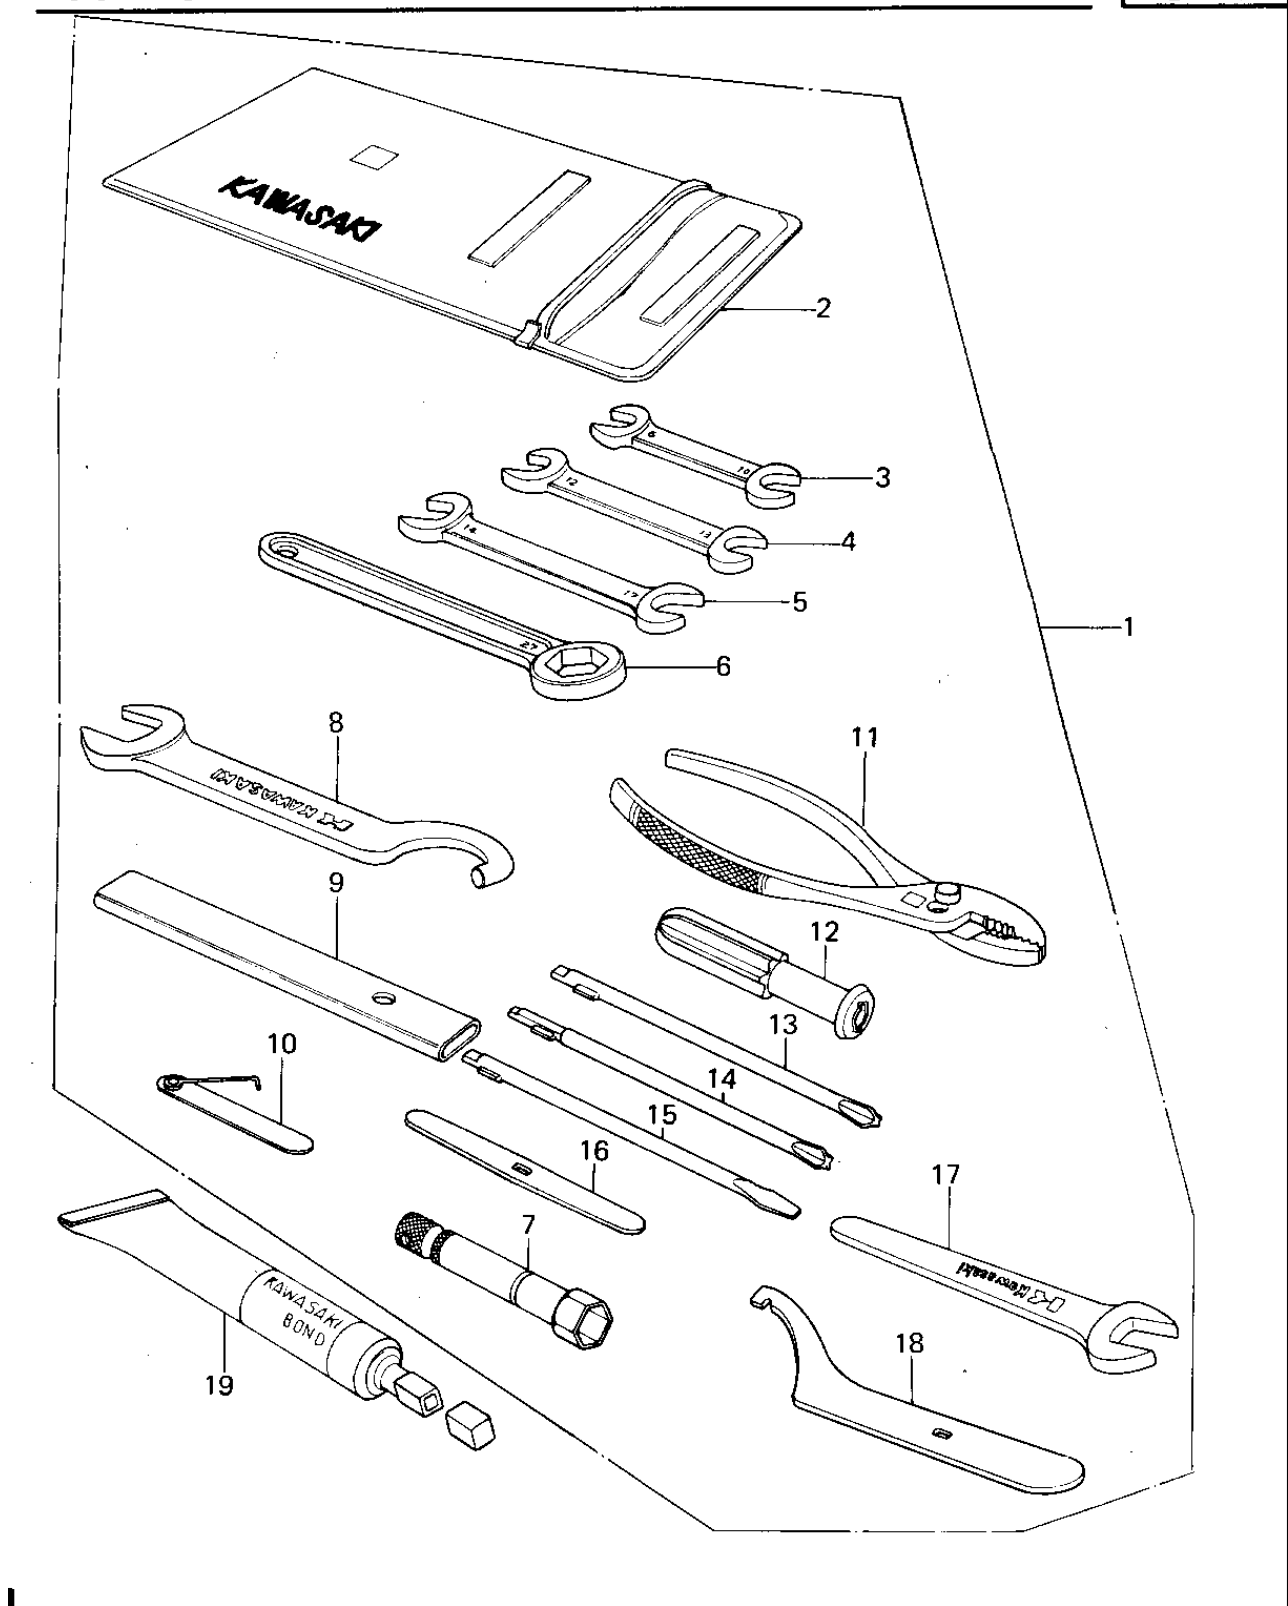

## 1978 KZ650 PARTS DIAGRAM

OWNER TOOLS

### OWNER TOOLS

ITEM NAME	PART NUMBER	QUANTITY
56007-1012 (Canada) (Ref # 1)	56007-060	1
TOOL KIT (Ref # 1)	56007-1012	1
BAG,TOOL (Ref # 2)	56008-009	1
WRENCH,OPEN,8X10 (Ref # 3)	92126-001	1
WRENCH,OPEN END,12X13 (Ref # 4)	92126-002	1
TOOL-WRENCH,OPEN END, (Ref # 5)	92110-1153	1
TOOL-WRENCH,BOX END,2 (Ref # 6)	92110-1147	1
WRENCH,SPARK PLUG (Ref # 7)	92108-008	1
*** N.L.A.*** (Canada) (Ref # 8)	92126-012	1
WRENCH, EXTENDER (Ref # 9)	92111-004	1
GAUGE,THICKENSS (Ref # 10)	92128-001	1
PLIERS,160MM (Ref # 11)	92112-003	1
92106-1001 (Canada) (Ref # 12)	92106-004	1
92107-1002 (Canada) (Ref # 13)	92107-008	1
TOOL-DRIVER (Ref # 14)	92107-1052	1
92107-1052 (Canada) (Ref # 15)	92107-007	1
LEVER,SCREW DRIVER (Ref # 16)	92111-006	1
WRENCH,OPEN END,22M/M (Ref # 17)	92110-1005	1
92110-1014 (Canada) (Ref # 18)	92110-1009	1
LIQUID GASKET (Ref # 19)	92104-002	1