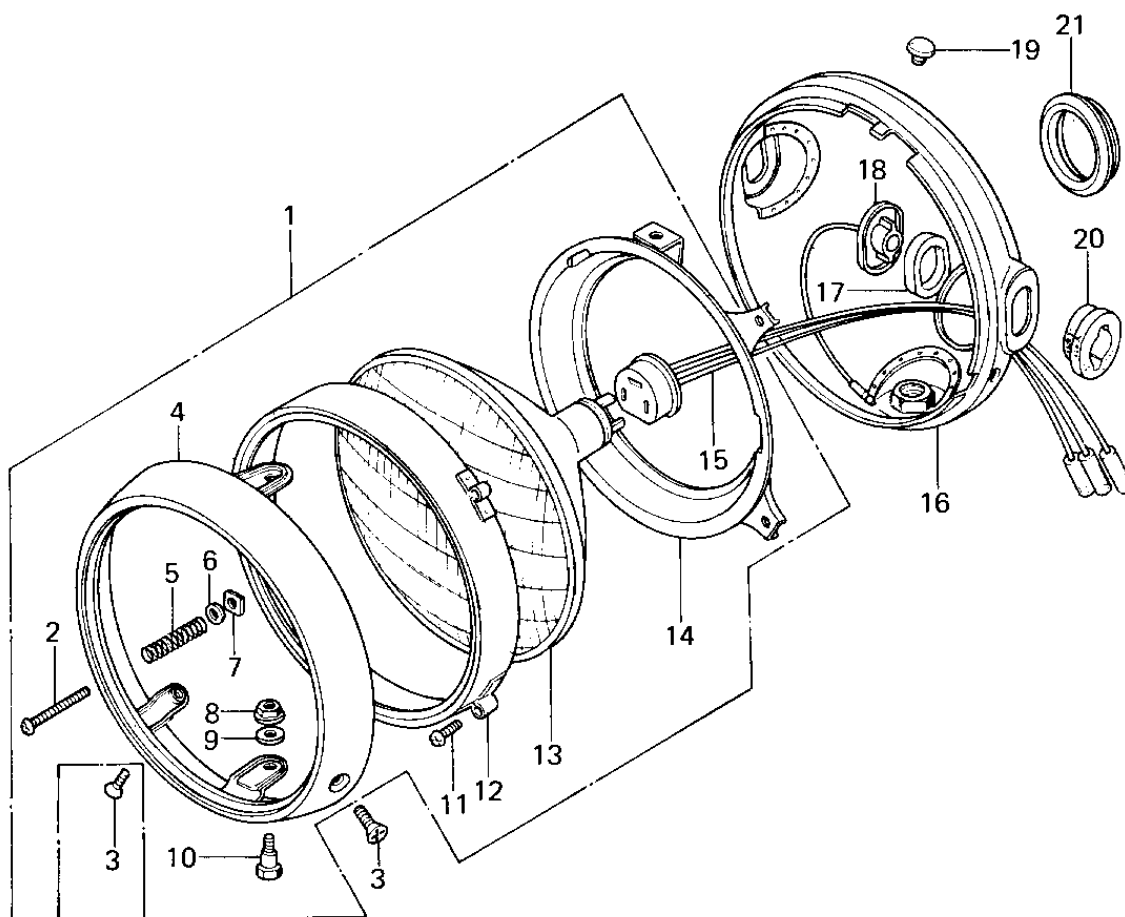

1978 KZ650 PARTS DIAGRAM

HEADLIGHT

1978 KZ650 PARTS LIST

HEADLIGHT

ITEM NAME	PART NUMBER	QUANTITY
LAMP UNIT,HEAD (Ref # 1)	23003-017	1
SCREW FORCUS ADJUST (Ref # 2)	23019-021	1
SCREW,PAN HEAD,5X14 (Ref # 3)	23019-022	1
RIM,HEAD LAMP (Ref # 4)	23006-038	1
SPRING FOCUS ADJUST (Ref # 5)	23014-005	1
WASHER (Ref # 6)	23021-004	1
NUT,4MM (Ref # 7)	23020-018	1
NUT,HEAD LAMP RIM FIT (Ref # 8)	23020-023	1
WASHER-PLAIN,5MM (Ref # 9)	23021-012	1
SCREW-PAN HEAD,5X12 (Ref # 10)	23019-023	1
SCREW PAN HEAD 3X12 (Ref # 11)	220B0312	1
RING,HEAD LAMP MOUNT (Ref # 12)	23072-001	1
SEALD BEAM UNIT (Ref # 13)	23007-041	1
RING,HEAD LAMP MOUNT (Ref # 14)	23074-001	1
SOCKET ASSY,HEAD LAMP (Ref # 15)	23008-037	1
BODY-COMP-HEAD LAMP (Ref # 16)	23005-1015-21	2
DAMPER RUBBER (Ref # 17)	23066-016	1
COLLAR (Ref # 18)	23076-005	1
PLUG REAR FENDER RUBB (Ref # 19)	92074-006	1
DAMPER RUBBER (Ref # 20)	23066-015	1
GROMMET (Ref # 21)	92071-1008	1