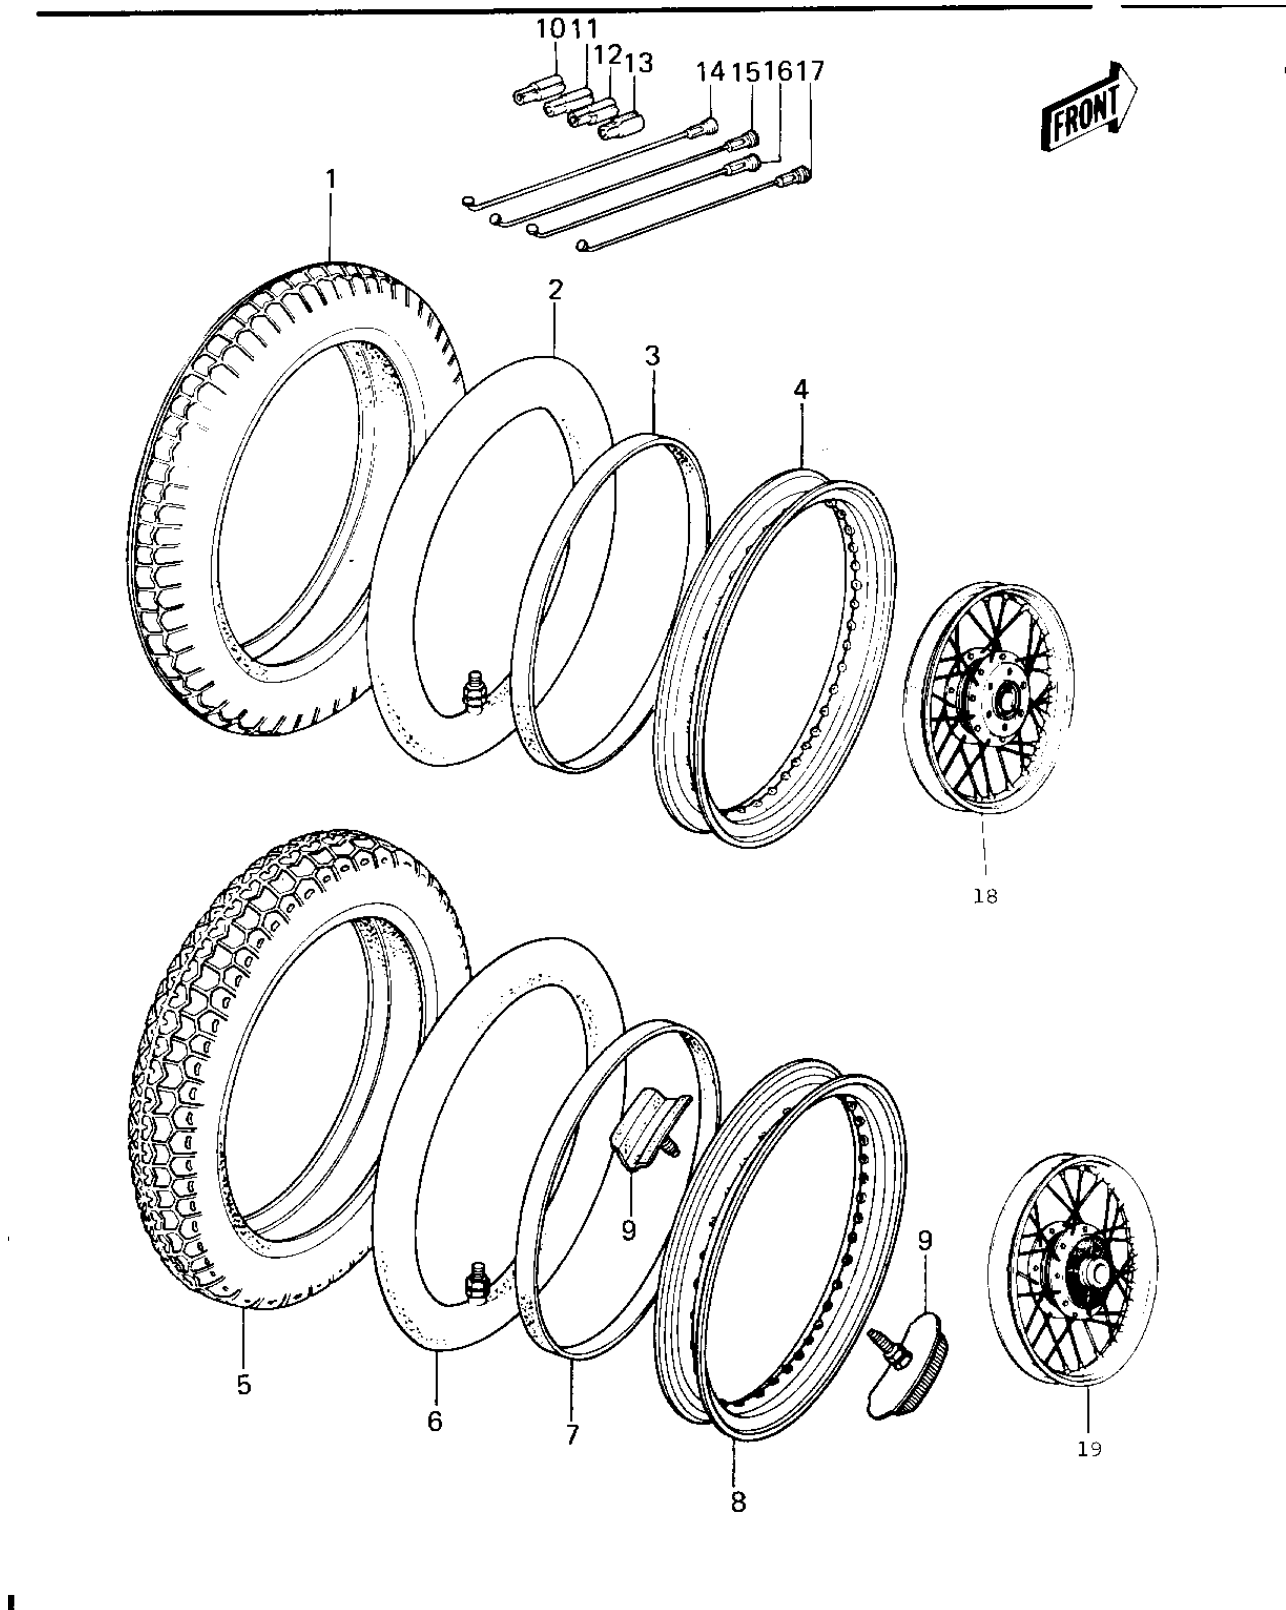

## 1978 KZ650 PARTS DIAGRAM

WHEELS/TIRES

## 1978 KZ650 PARTS LIST

### WHEELS/TIRES

ITEM NAME	PART NUMBER	QUANTITY
TIRE 325H-19 F6B F (Ref # 1)	41021-038	1
*** N.L.A. *** (Canada) (Ref # 2)	41022-030	1
BAND RIM (Ref # 3)	41023-015	1
RIM (Ref # 4)	41025-085	1
TIRE 400H-18 K87 R (Ref # 5)	41021-039	1
TUBE 350/375/410-18 (Ref # 6)	41022-031	1
BAND,RIM,4.00/5.10-18 (Ref # 7)	41023-1006	1
RIM-2-15BX18W (Ref # 8)	41025-058	1
PROTECTOR-BEAD,2.15B (Ref # 9)	41024-008	1
WEIGHT,BALANCE,5G (Ref # 10)	41075-1010	2
WEIGHT,BALANCE,10G (Ref # 11)	41075-1007	2
WEIGHT,BALANCE,20G (Ref # 12)	41075-1008	2
WEIGHT,BALANCE,30G (Ref # 13)	41075-1009	2
SPOKE-ASY,FR INNER (Ref # 14)	41027-085	1
SPOKE-ASY,FR OUTER (Ref # 15)	41028-084	1
SPOKE-ASY,RR INNER (Ref # 16)	41027-090	1
SPOKE-ASY,RR OUTER (Ref # 17)	41028-089	1
WHEEL ASSY FRONT (Ref # 18)	41074-047	1
WHEEL ASSY,REAR (Ref # 19)	42048-041	1