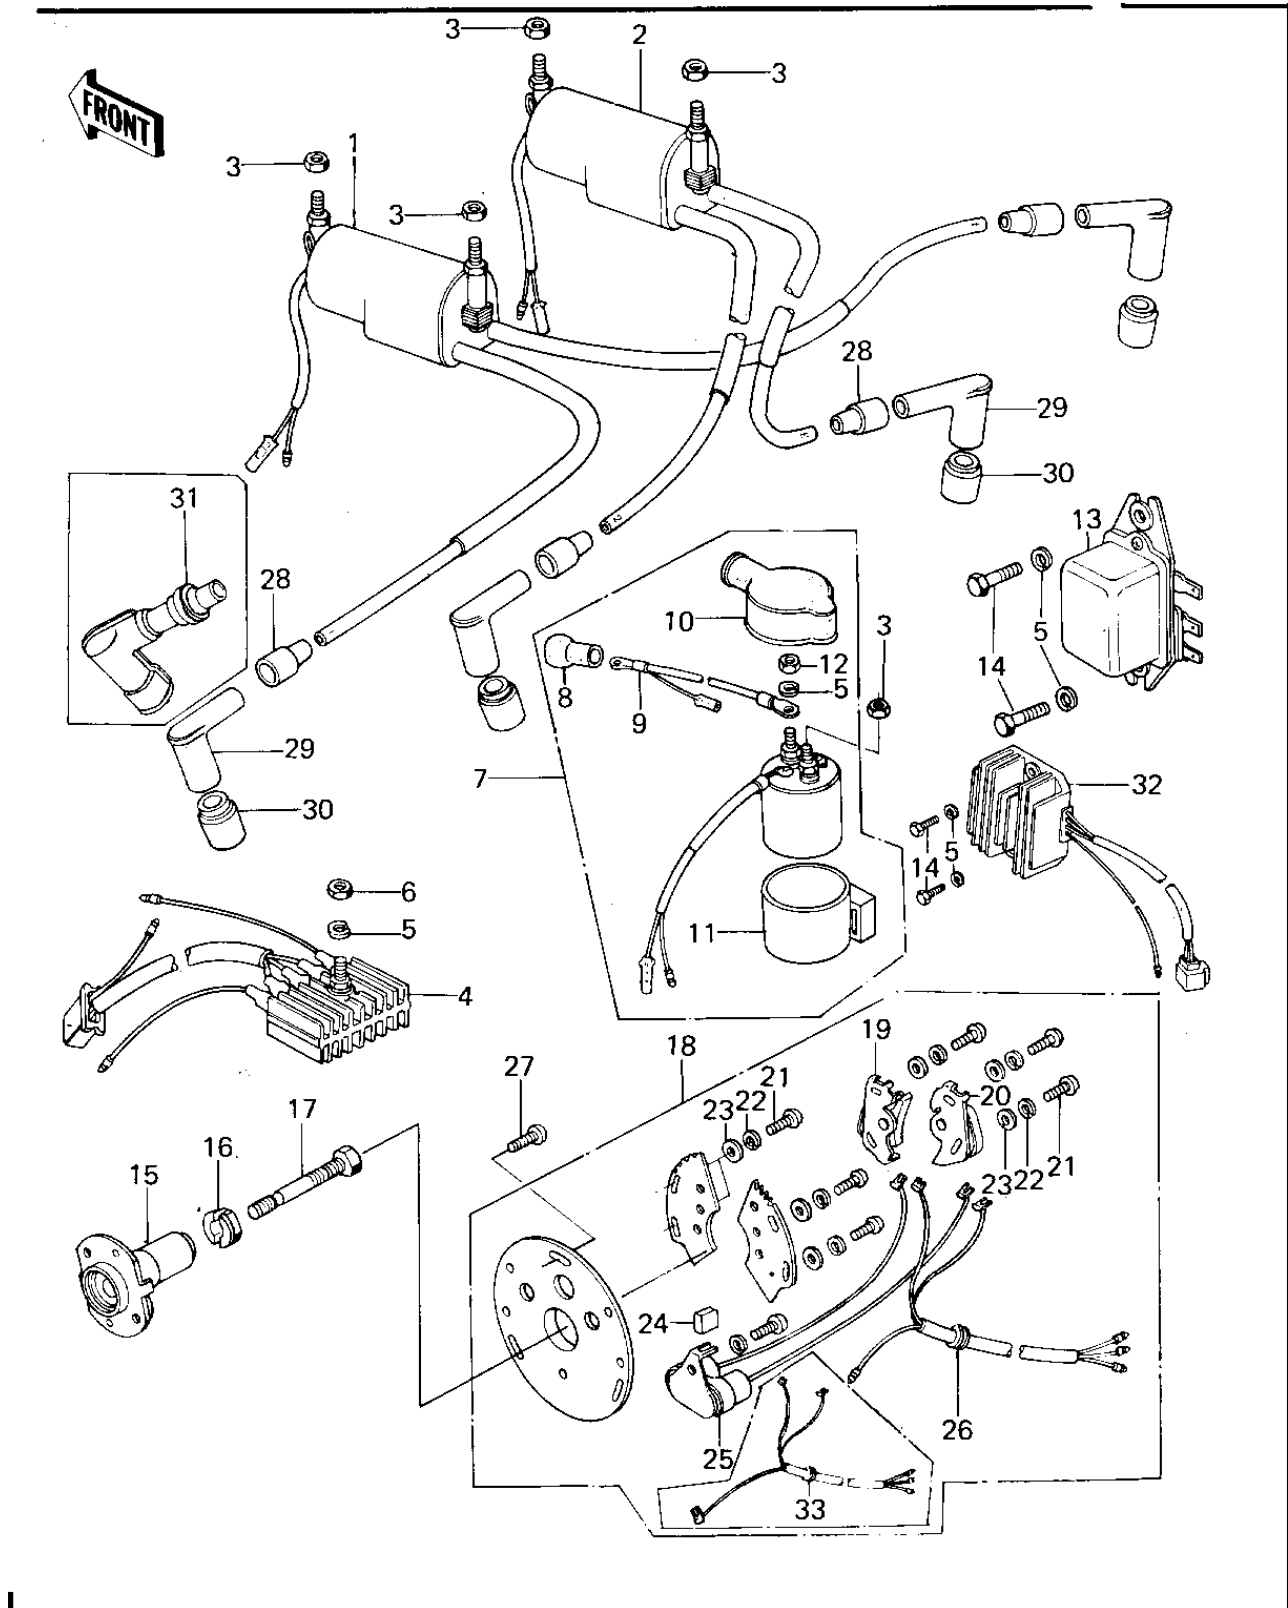

1978 KZ650 PARTS DIAGRAM

IGNITION/REGULATOR/RECTIFIER

1978 KZ650 PARTS LIST

IGNITION/REGULATOR/RECTIFIER

ITEM NAME	PART NUMBER	QUANTITY
COIL,IGNITION,#1.4 (Ref # 1)	21121-1001	2
COIL,IGNITION,#2.3 (Ref # 2)	21121-1002	2
NUT,LOCK 6MM (Ref # 3)	92017-014	1
RECTIFIER (Ref # 4)	21061-031	1
WASHER SPRING 6MM (Ref # 5)	461F0600	1
NUT 6MM (Ref # 6)	311B0600	1
SWITCH,MAGNETIC (Ref # 7)	27010-1050	1
CAP,MAGNETIC SWITCH (Ref # 8)	21017-023	1
WIRE-LEAD,MAGNETIC SW (Ref # 9)	26011-1128	1
COVER MAGNETIC SWITCH (Ref # 10)	21141-004	1
DAMPER MAG SWITCH SHK (Ref # 11)	21064-002	1
NUT 6MM (Ref # 12)	312B0600	1
REGULATOR (Ref # 13)	21066-018	1
BOLT-UPSET (Ref # 14)	112G0618	1
BOLT-UPSET,6X16 (Ref # 14)	112G0616	1
ADVANCER,AUTMATIC TMNG (Ref # 15)	21148-011	1
WASHER,SPARK ADVANCER (Ref # 16)	92022-244	1
BOLT-8X63 (Ref # 17)	92001-1397	1
BREAKER ASSY,CONTACT (Ref # 18)	21008-1012	2
BREAKER,CONTACT (Ref # 19)	21008-028	1
BREAKER,CONTACT (Ref # 20)	21008-027	1
SCREW PAN HEAD 4X8 (Ref # 21)	220B0408	1
WASHER SPRING 4MM (Ref # 22)	461F0400	1
WASHER PLAIN 4MM (Ref # 23)	410B0400	1
FELT OIL (Ref # 24)	21019-005	1
CONDENSER (Ref # 25)	21013-037	1
WIRING HARNESS,BREAKR (Ref # 26)	26001-1081	2
SCREW PAN HEAD 5X12 (Ref # 27)	220B0512	1
GROMMET,SPARK PLG CAP (Ref # 28)	21132-005	1

1978 KZ650 PARTS LIST

IGNITION/REGULATOR/RECTIFIER

ITEM NAME	PART NUMBER	QUANTITY
CAP-SPARK PLUG,RTFM20 (Ref # 29)	21130-1007	1
GROMMET-PLUG CAP,A (Ref # 30)	21131-004	1
CAP,SPARK PLUG (Ref # 31)	21160-005	1
REGULATOR (Ref # 32)	21066-029	1