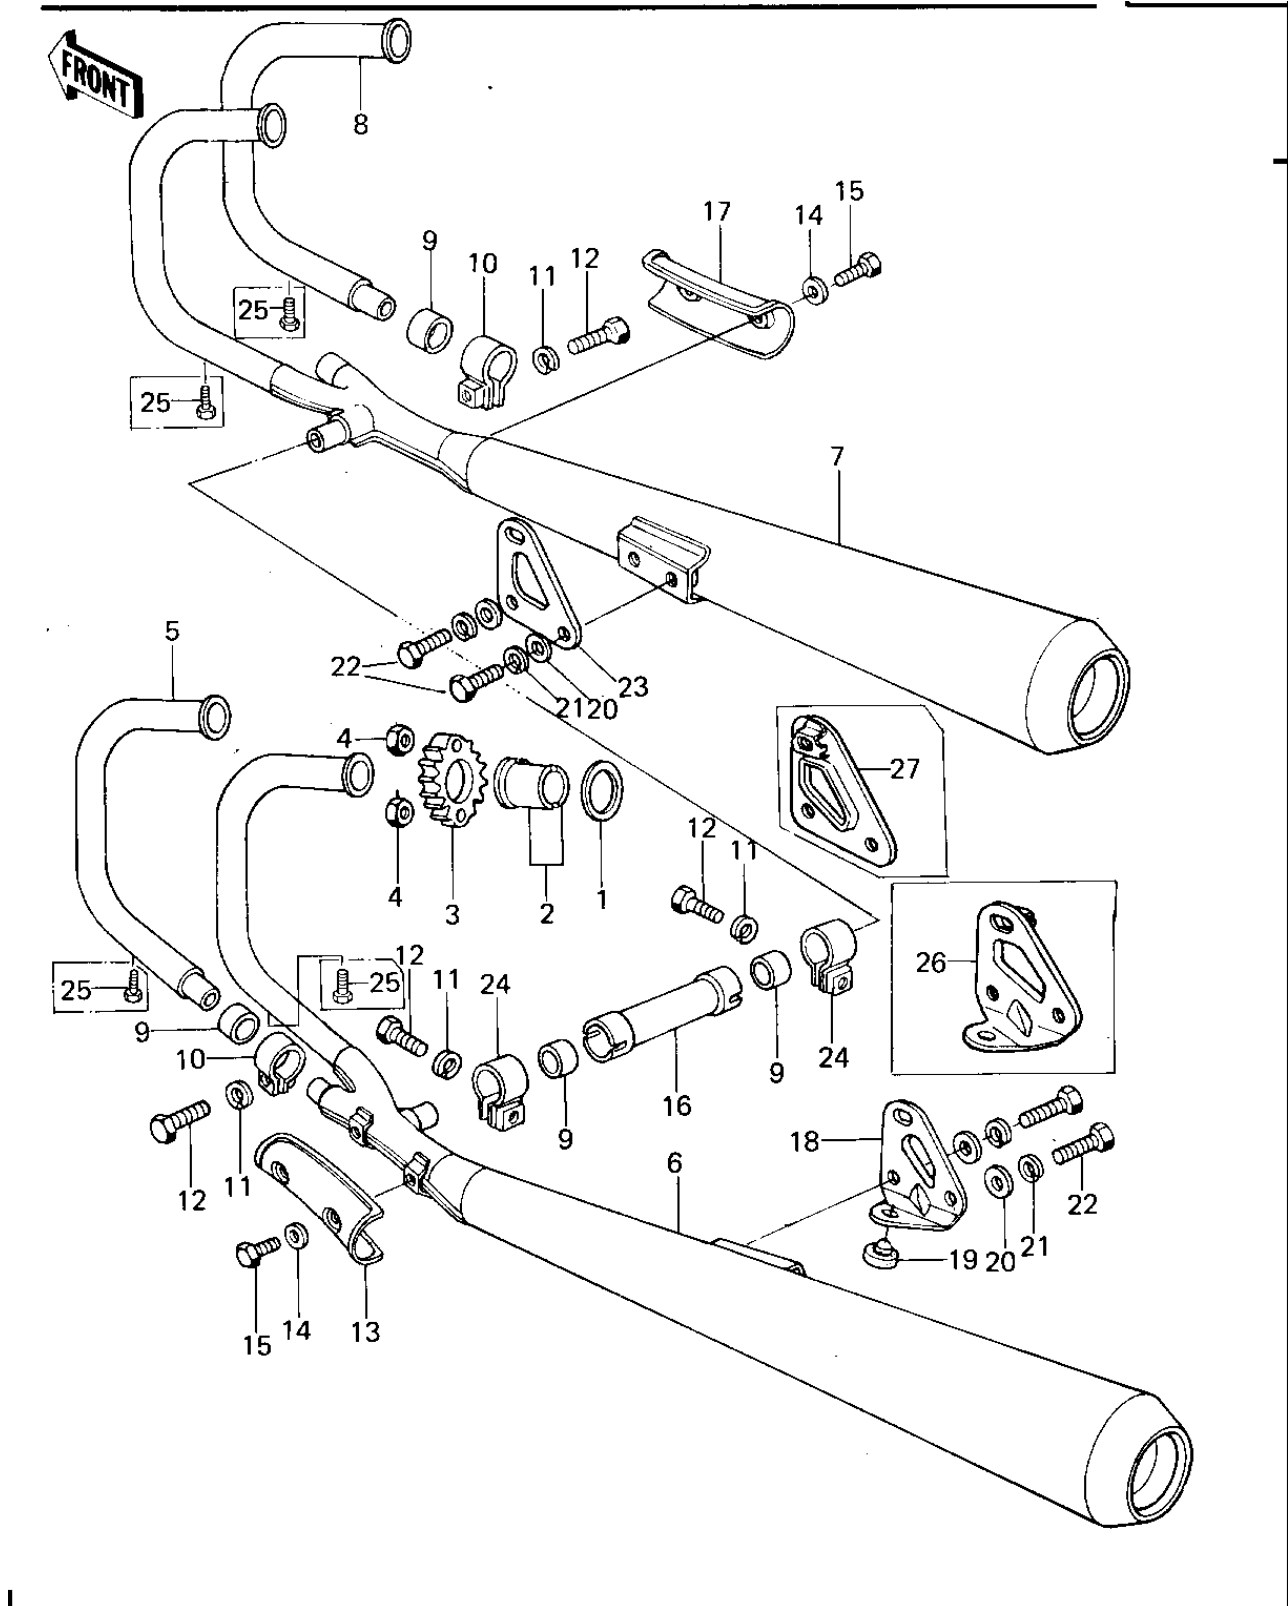

1978 KZ650 PARTS DIAGRAM

MUFFLERS

1978 KZ650 PARTS LIST

MUFFLERS

ITEM NAME	PART NUMBER	QUANTITY
GASKET,EXHAUST PIPE H (Ref # 1)	11009-1866	1
COLLAR,EXHAUST PIPE (Ref # 2)	92027-264	1
HOLDER,EXHAUST PIPE (Ref # 3)	18069-1006	1
NUT,LOCK 6MM (Ref # 4)	92017-014	1
PIPE-EXHAUST,#4 (Ref # 5)	18049-1397	4
MUFFLER ASSY,L.H (Ref # 6)	18001-1002	3
MUFFLER ASSY,R.H (Ref # 7)	18001-1003	3
GASKET,MUFFLER CONNEC (Ref # 9)	11060-1051	2
CLAMP,MUFFLER (Ref # 10)	92037-1220	1
WASHER SPRING 8MM (Ref # 11)	461F0800	2
BOLT-SMALL-UPSET 8X25 (Ref # 12)	115G0825	1
COVER,MUFFLER,L.H. (Ref # 13)	14025-1099	2
WASHER-PLAIN,6MM (Ref # 14)	411D0600	1
SCREW,PAN HEAD,6X8 (Ref # 15)	92011-039	1
PIPE,MUFFLER CONNECTI (Ref # 16)	32032-1669	1
COVER,MUFFLER,R.H. (Ref # 17)	14025-1100	2
BRACKET,MUFFLER,L.H. (Ref # 18)	32069-1040	2
DAMPER RUBB MAIN STAD (Ref # 19)	92075-015	1
WASHER PLAIN 8MM (Ref # 20)	411B0800	1
BOLT-SMALL-UPSET,8X16 (Ref # 22)	115G0816	1
BRACKET,MUFFLER,R.H. (Ref # 23)	32069-1039	2
CLAMP,PIPE,35MM (Ref # 24)	92037-1223	2