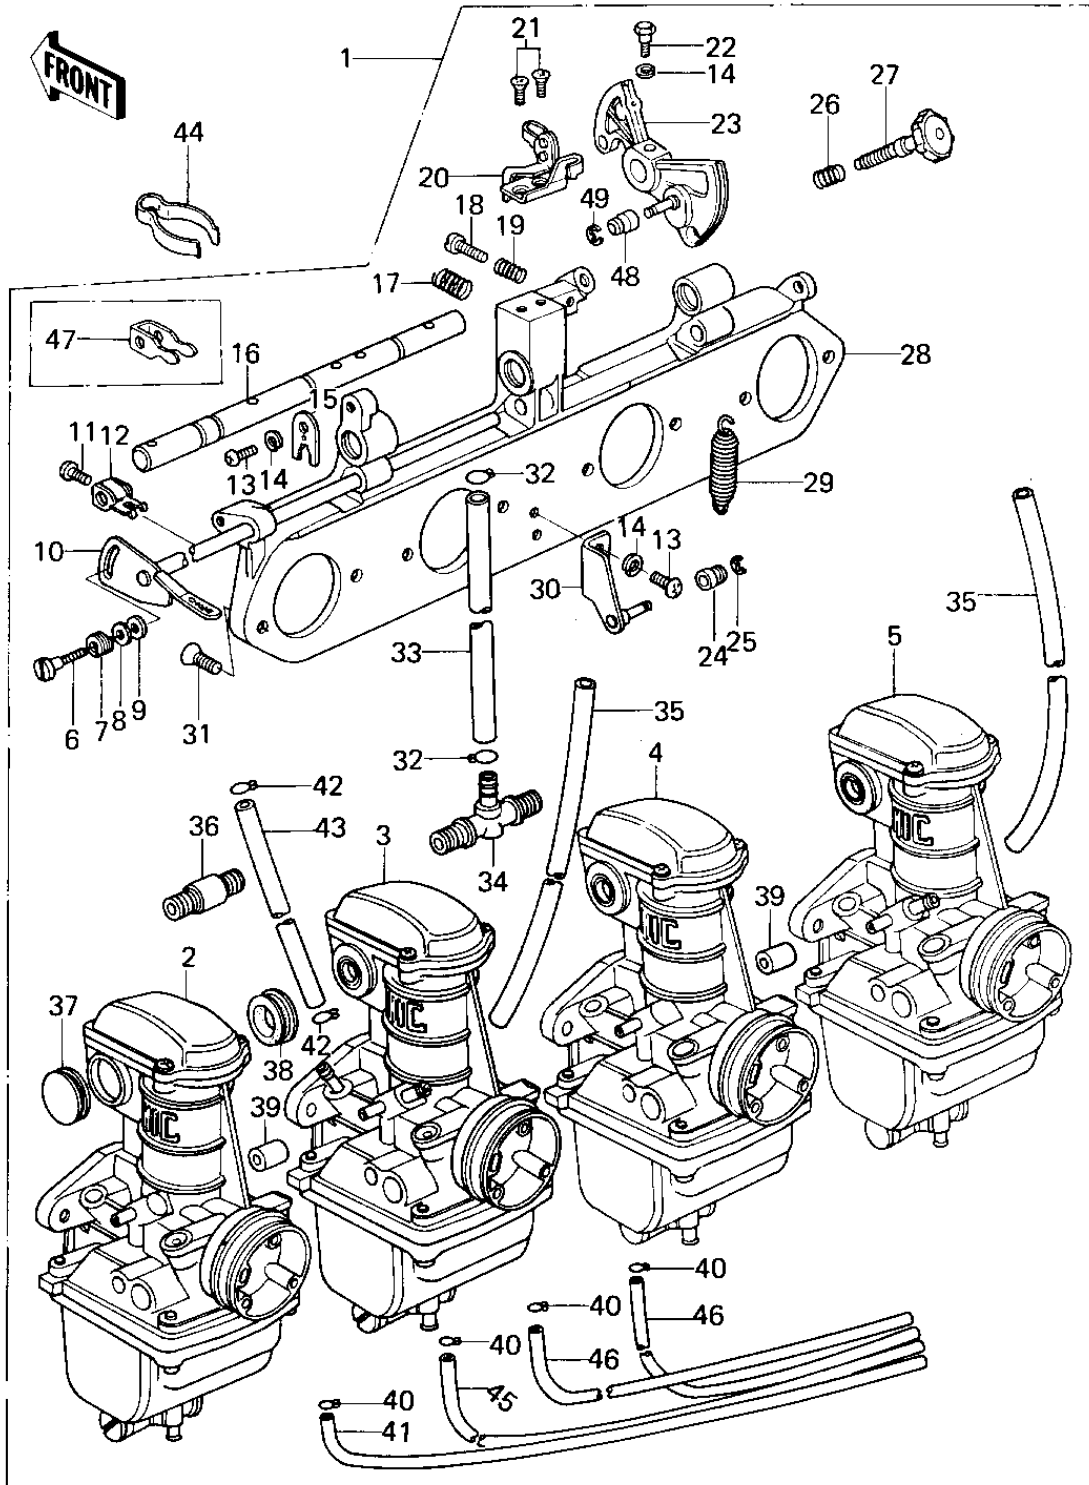

## 1978 KZ650 PARTS DIAGRAM

CARBURETOR ASSY

## 1978 KZ650 PARTS LIST

### CARBURETOR ASSY

ITEM NAME	PART NUMBER	QUANTITY
CARBURETOR ASSY (Ref # 1)	16001-1020	2
CARBURETOR ASSY (Ref # 1)	16001-1069	3