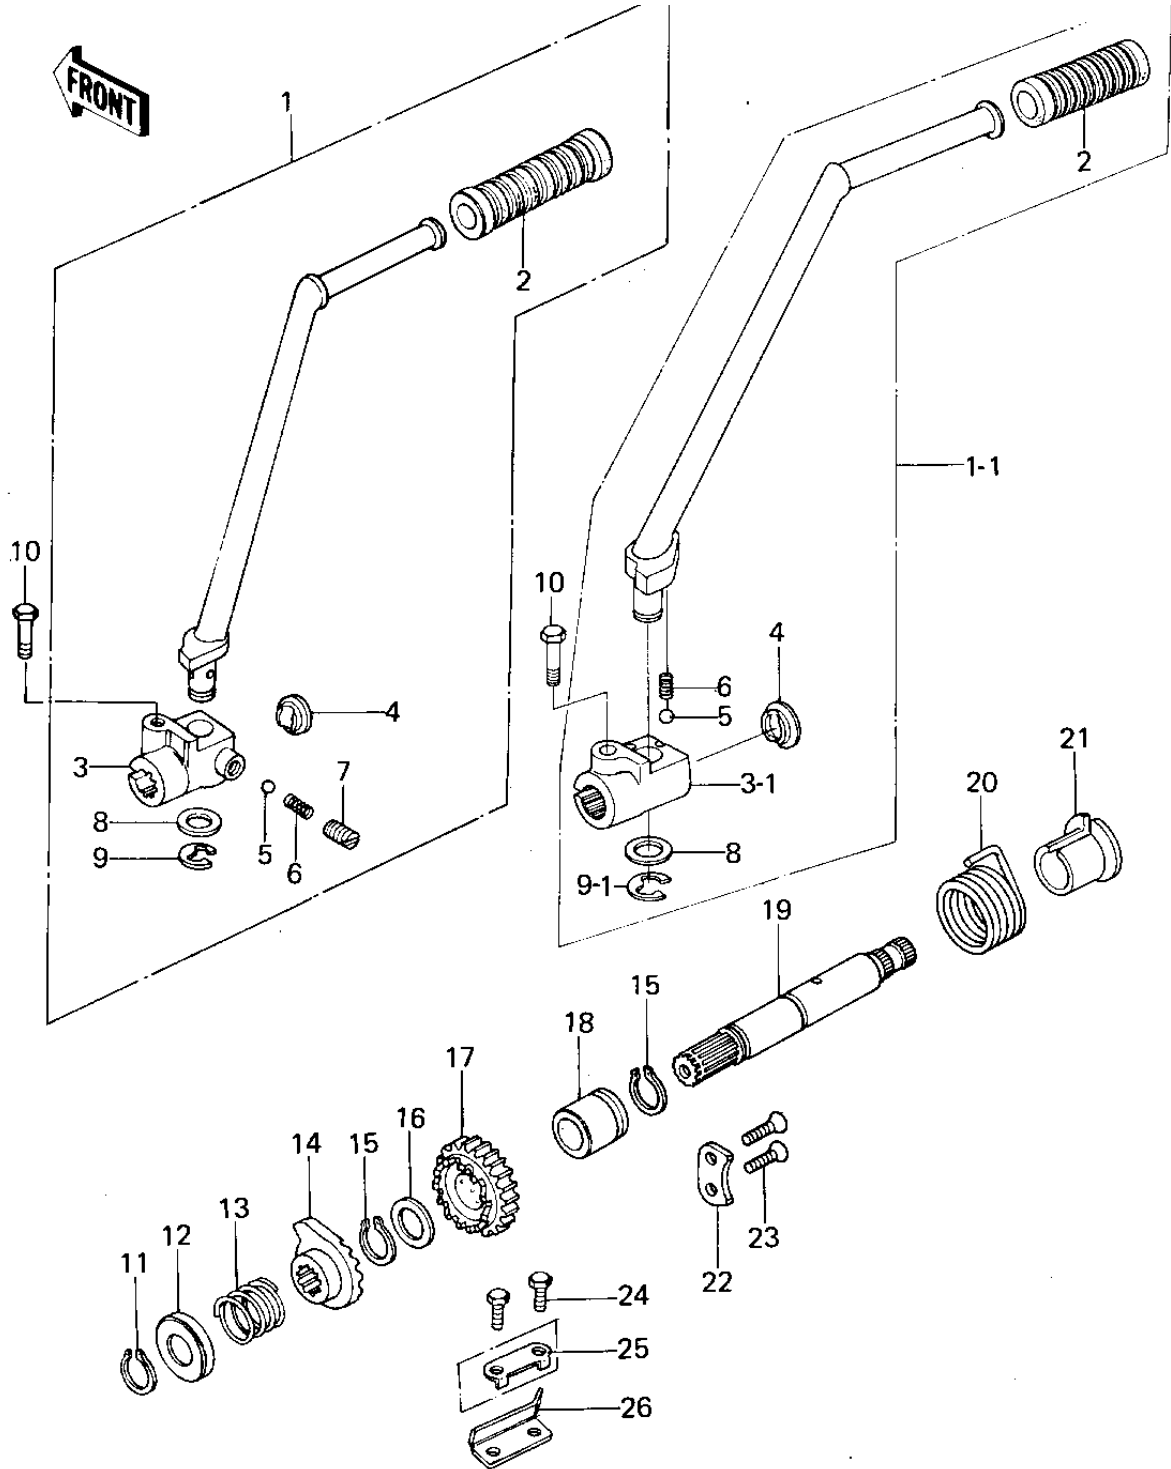

## 1978 KZ650 PARTS DIAGRAM

KICKSTARTER MECHANISM

## 1978 KZ650 PARTS LIST

### KICKSTARTER MECHANISM

ITEM NAME	PART NUMBER	QUANTITY
PEDAL ASSY,KICK (Ref # 1)	13064-1005	2
RUBBER KICK PEDAL (Ref # 2)	13063-004	1
BOSS,KICK PEDAL (Ref # 3)	13061-1002	1
BOSS,KICK (Ref # 3-1)	13061-1008	1
PLUG,A,KICKSTARTER (Ref # 4)	92066-058	1
BALL STEEL 1/4' (Ref # 5)	600A0800	1
SPRING (Ref # 6)	92081-154	1
PLUG,B,KICKSTARTER (Ref # 7)	92066-061	1
WASHER,PLAIN (Ref # 8)	92022-1019	1
CIRCLIP 10MM (Ref # 9)	482J0100	2
BOLT-SMALL-UPSET (Ref # 10)	115B0832	1
CIRCLIP,19MM (Ref # 11)	480J1900	1
CAP,KICKSTARTER (Ref # 12)	92102-008	1
SPRING RATCHET (Ref # 13)	92081-104	1
RATCHET,KICK SHAFT (Ref # 14)	13078-011	1
CIRCLIP, 20MM (Ref # 15)	480J2000	1
WASHER THRUST (Ref # 16)	92022-112	1
GEAR,KICKSTARTER,20T (Ref # 17)	13068-035	1
BUSHING,KICK SHAFT (Ref # 18)	92028-175	1
SHAFT,KICKSTARTER (Ref # 19)	13066-045	1
SPRING,KICK RETURN (Ref # 20)	92082-006	1
GUIDE,KICK SPRING (Ref # 21)	13070-009	1
PLATE-DRUM LEV POSTON (Ref # 22)	13169-007	1
SCREW CNTSNK HD 6X12 (Ref # 23)	221B0612	1
BOLT-UPSET (Ref # 24)	112G0614	1
WASHER,LOCK,6MM (Ref # 25)	92024-075	1
STOPPER,KICKSTARTER (Ref # 26)	13072-018	1