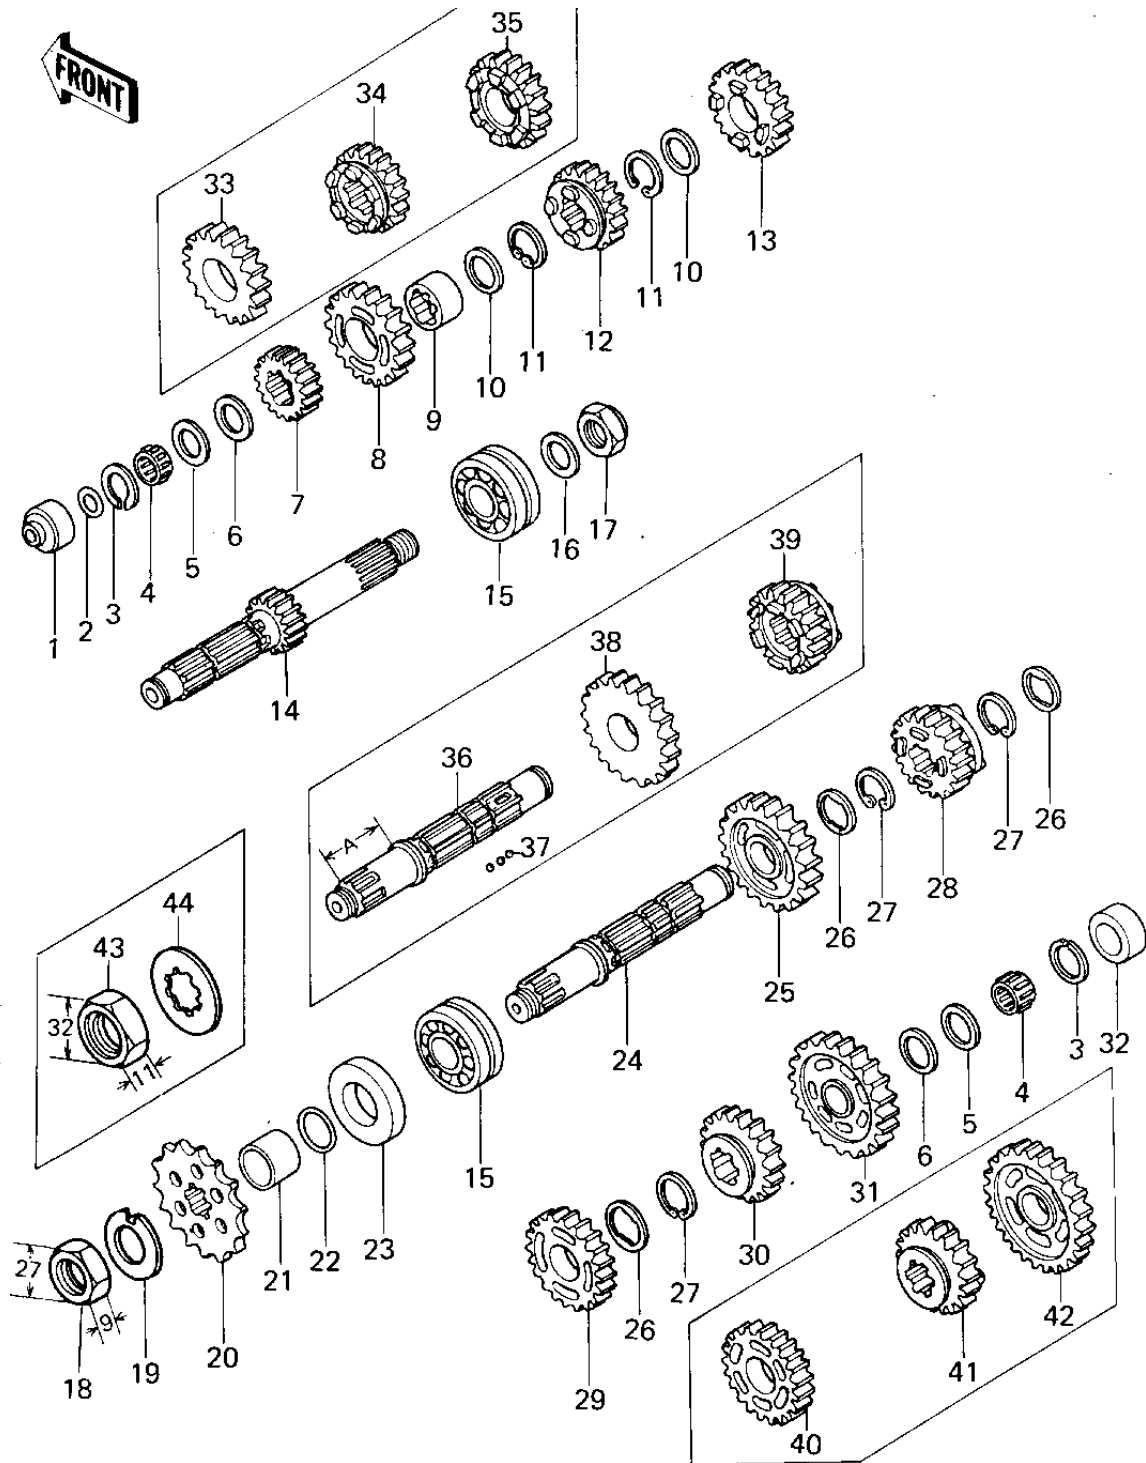

1978 KZ650 PARTS DIAGRAM

TRANSMISSION

1978 KZ650 PARTS LIST

TRANSMISSION

ITEM NAME	PART NUMBER	QUANTITY
BUSHING,DRIVE SHAFT (Ref # 1)	92028-179	1
"O" RING,7MM (Ref # 2)	670B1507	1
CIRCLIP (Ref # 3)	92033-015	1
BEARING,VS20/14A (Ref # 4)	92046-1030	1
WASHER THRUST (Ref # 5)	92022-112	1
SHIM-KICK SHAFT (Ref # 5)	92022-144	1
WASHER,PLAIN (Ref # 5)	92022-1026	1
WASHER THRUST (Ref # 6)	92022-113	1
2ND GEAR,DRIVE (Ref # 7)	13130-041	1
TOP GEAR,DRIVE (Ref # 8)	13136-060	1
BUSHING,DRV SHFT TOP (Ref # 9)	92028-1007	2
WASHER PLAIN (Ref # 10)	92022-161	1
CIRCLIP (Ref # 11)	92033-026	1
3RD GEAR,DRIVE (Ref # 12)	13132-044	1
4TH GEAR,DRIVE (Ref # 13)	13134-029	1
SHAFT,DRIVE (Ref # 14)	13127-051	1
BEARING,BALL (Ref # 15)	92045-035	1
WASHER (Ref # 16)	92125-002	1
NUT,20MM (Ref # 17)	92015-1555	1
NUT 20MM (Ref # 18)	92016-028	1
WASHER,LOCK,20MM (Ref # 19)	92024-044	1
ENGINE SPROCKET,16T (Ref # 20)	13144-063	1
ENGINE SPROCKET,17T (Ref # 20)	13144-1009	1
COLLAR,ENG SPROCKET (Ref # 21)	92027-288	1
"O" RING (Ref # 22)	92055-035	1
OIL SEAL SC325210 (Ref # 23)	92050-024	1
SHAFT,OUTPUT (Ref # 24)	13128-044	1
2ND GEAR,OUTPUT (Ref # 25)	13131-052	1
WASHER,LOCK (Ref # 26)	92024-069	1