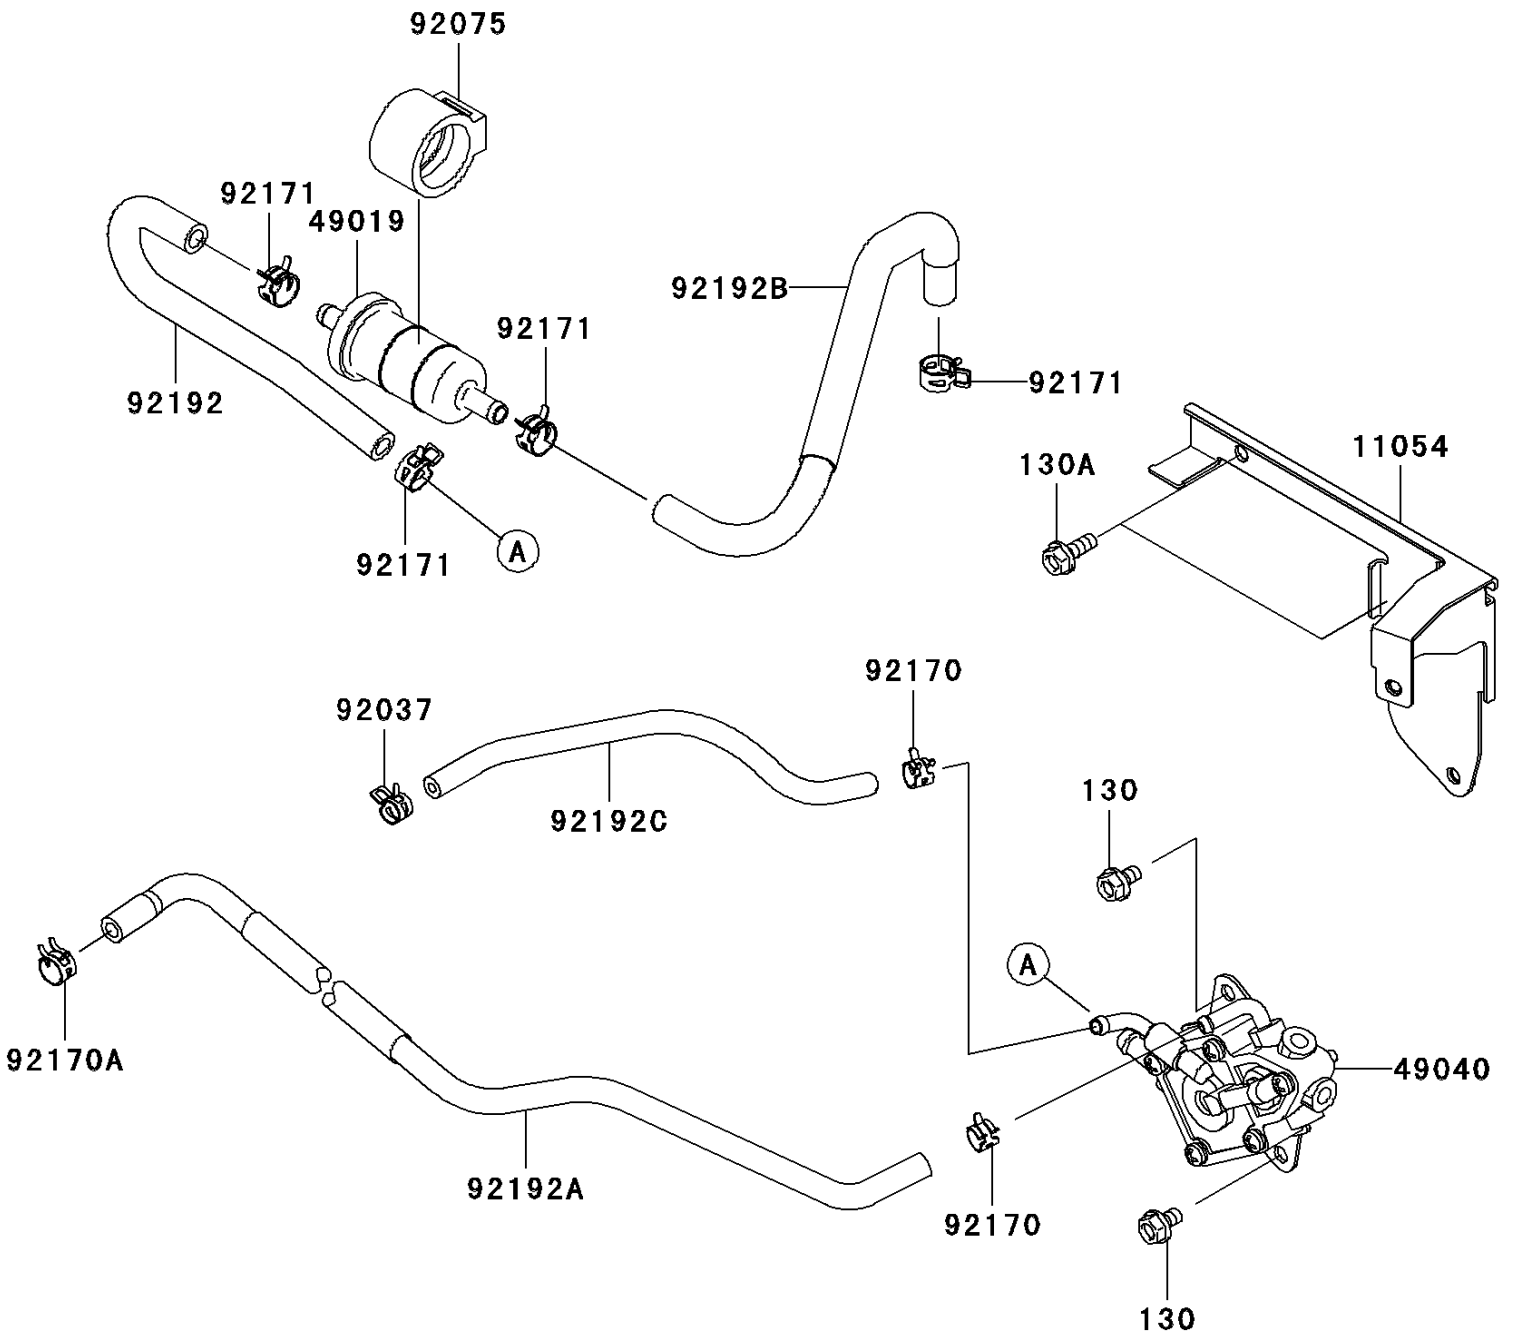

2008 Teryx® 750 4x4 PARTS DIAGRAM

Fuel Pump

E1520

2008 Teryx® 750 4x4 PARTS LIST

Fuel Pump

ITEM NAME	PART NUMBER	QUANTITY
BOLT-FLANGED,6X10 (Ref # 130)	130BB0610	1
BOLT-FLANGED,6X16 (Ref # 130A)	130BB0616	1
BRACKET,FUEL PUMP (Ref # 11054)	11054-1078	1
FILTER-FUEL (Ref # 49019)	49019-1055	1
PUMP-FUEL (Ref # 49040)	49040-0025	1
CLAMP,TUBE (Ref # 92037)	92037-1461	1
DAMPER,FUEL FILTER (Ref # 92075)	92075-1853	1
CLAMP (Ref # 92170)	92170-2042	1
CLAMP (Ref # 92170A)	92170-2043	1
CLAMP (Ref # 92171)	92171-0515	1
TUBE,FUEL PUMP-FUEL FILTER (Ref # 92192)	92192-0403	1
TUBE,FUEL PUMP-CARB. (Ref # 92192A)	92192-0624	1
TUBE,TANK-FUEL FILTER (Ref # 92192B)	92192-0625	1
TUBE,FUEL PUMP-CYL.HEAD (Ref # 92192C)	92192-0643	1