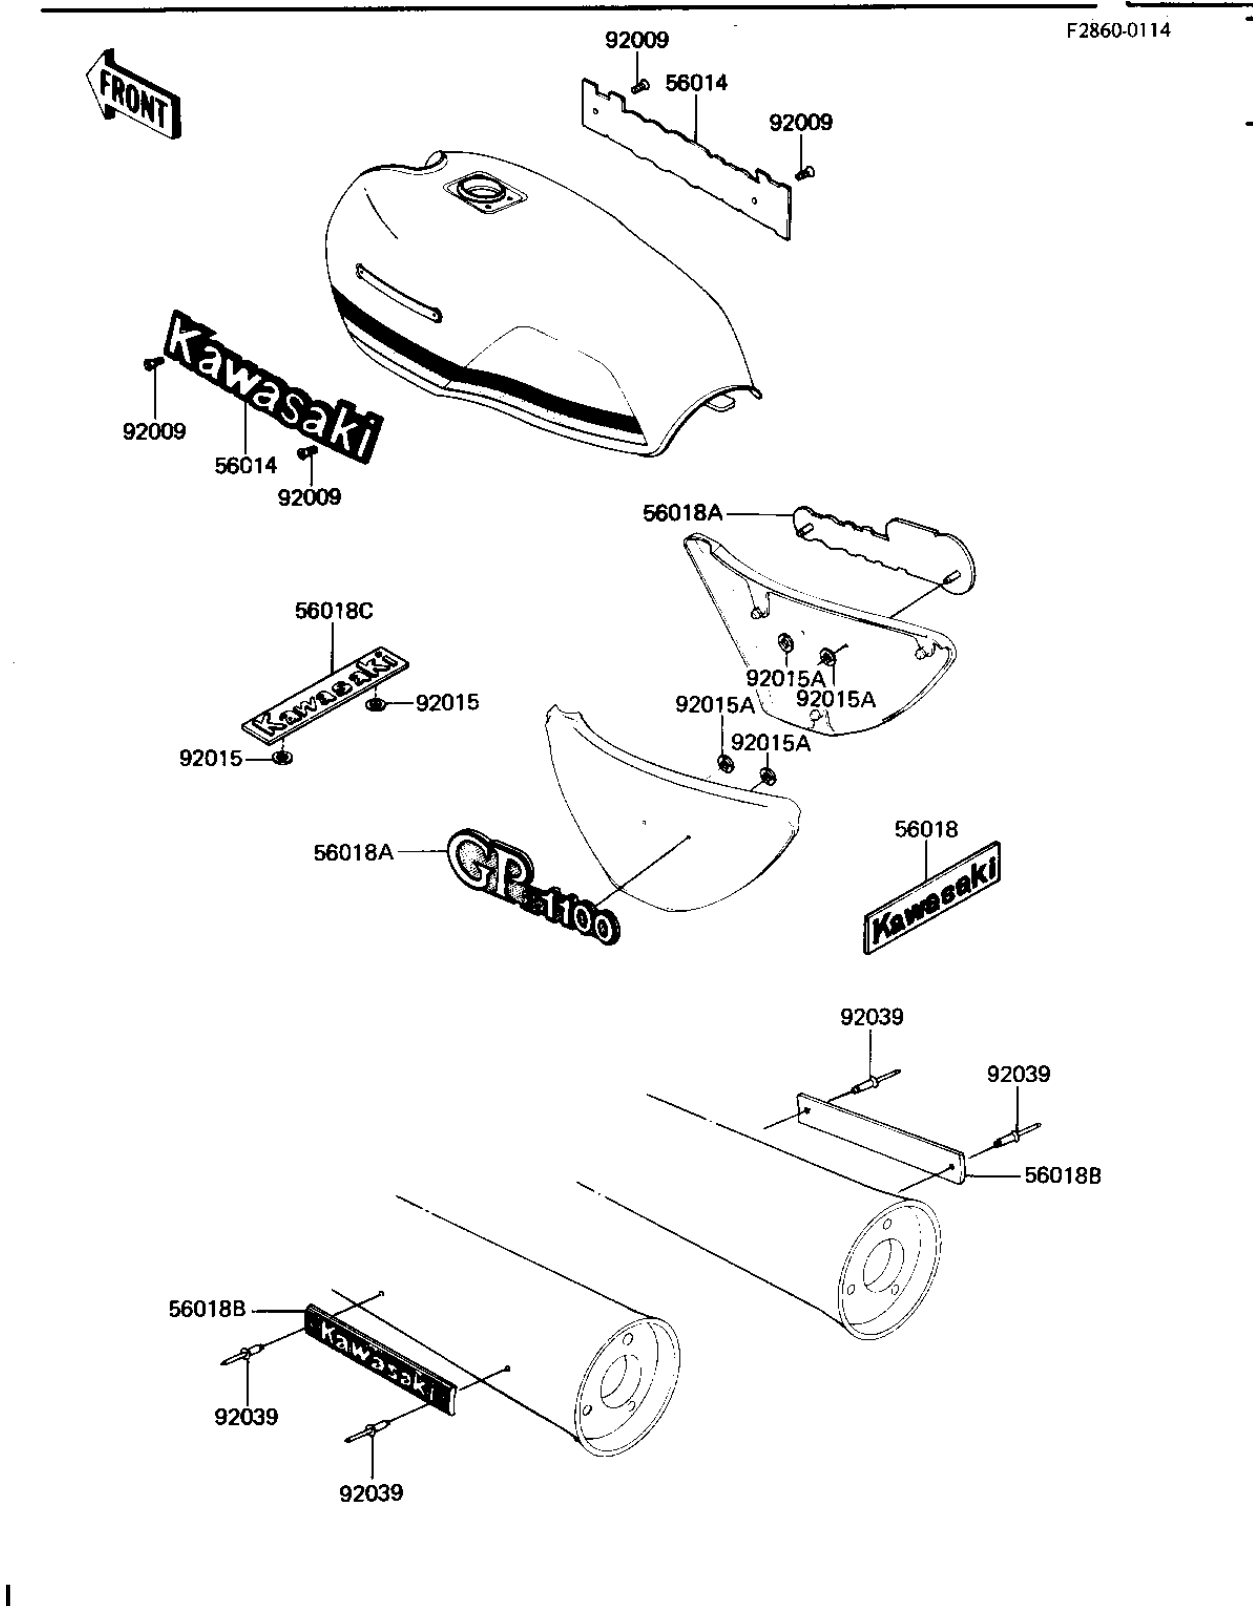

1981 1000 GP PARTS DIAGRAM

LABELS

F2860-0114

1981 1000 GP PARTS LIST

LABELS

ITEM NAME	PART NUMBER	QUANTITY
EMBLEM,FUEL TANK (Ref # 56014)	56014-1043	1
MARK,SEAT COVER (Ref # 56018)	56018-1208	1
MARK,SD COVER,GPZ1100 (Ref # 56018A)	56018-1247	1
SCREW-CSK-CROS (Ref # 92009)	221C0306	1
NUT,LOCK,3MM (Ref # 92015A)	92018-005	1