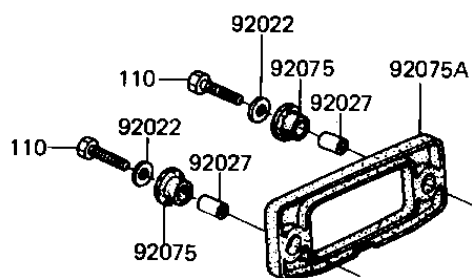

## 1981 1000 GP PARTS DIAGRAM

TAILLIGHT

F2720-0094

## 1981 1000 GP PARTS LIST

### TAILLIGHT

ITEM NAME	PART NUMBER	QUANTITY
GASKET,TAIL LAMP (Ref # 11009)	11009-1221	1
LAMP-TAIL (Ref # 23025)	23025-1025	1
LENS,TAIL LAMP (Ref # 23026)	23026-1021	1
BODY-COMP-TAIL LAMP (Ref # 23027)	23027-1013	1
WASHER 6.5X20X1.6T (Ref # 92022)	92022-125	1
COLLAR,6.8X10X17.6 (Ref # 92027)	92027-1316	1
BULB,12V 32/3CP (Ref # 92069)	92069-059	1
DAMPER RUBBER (Ref # 92075)	92075-1092	1
DAMPER (Ref # 92075A)	92075-1282	1
BOLT-UPSET (Ref # 110)	112G0625	1
SCREW-PAN-CROS (Ref # 220)	220C0465	1