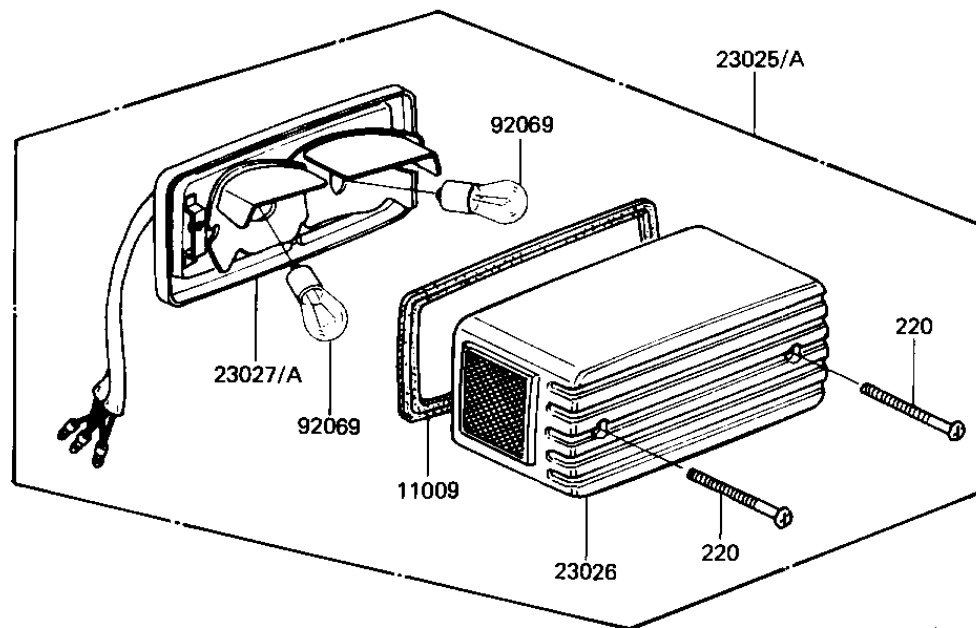

## 1981 1000 GP PARTS DIAGRAM

TAILLIGHT

F2720-0094

### TAILLIGHT

ITEM NAME	PART NUMBER	QUANTITY
GASKET,TAIL LAMP (Ref # 11009)	11009-1221	1
LAMP-TAIL (Ref # 23025)	23025-1025	1
LENS,TAIL LAMP (Ref # 23026)	23026-1021	1
BODY-COMP-TAIL LAMP (Ref # 23027)	23027-1013	1
WASHER 6.5X20X1.6T (Ref # 92022)	92022-125	1
COLLAR,6.8X10X17.6 (Ref # 92027)	92027-1316	1
BULB,12V 32/3CP (Ref # 92069)	92069-059	1
DAMPER RUBBER (Ref # 92075)	92075-1092	1
DAMPER (Ref # 92075A)	92075-1282	1
BOLT-UPSET (Ref # 110)	112G0625	1
SCREW-PAN-CROS (Ref # 220)	220C0465	1