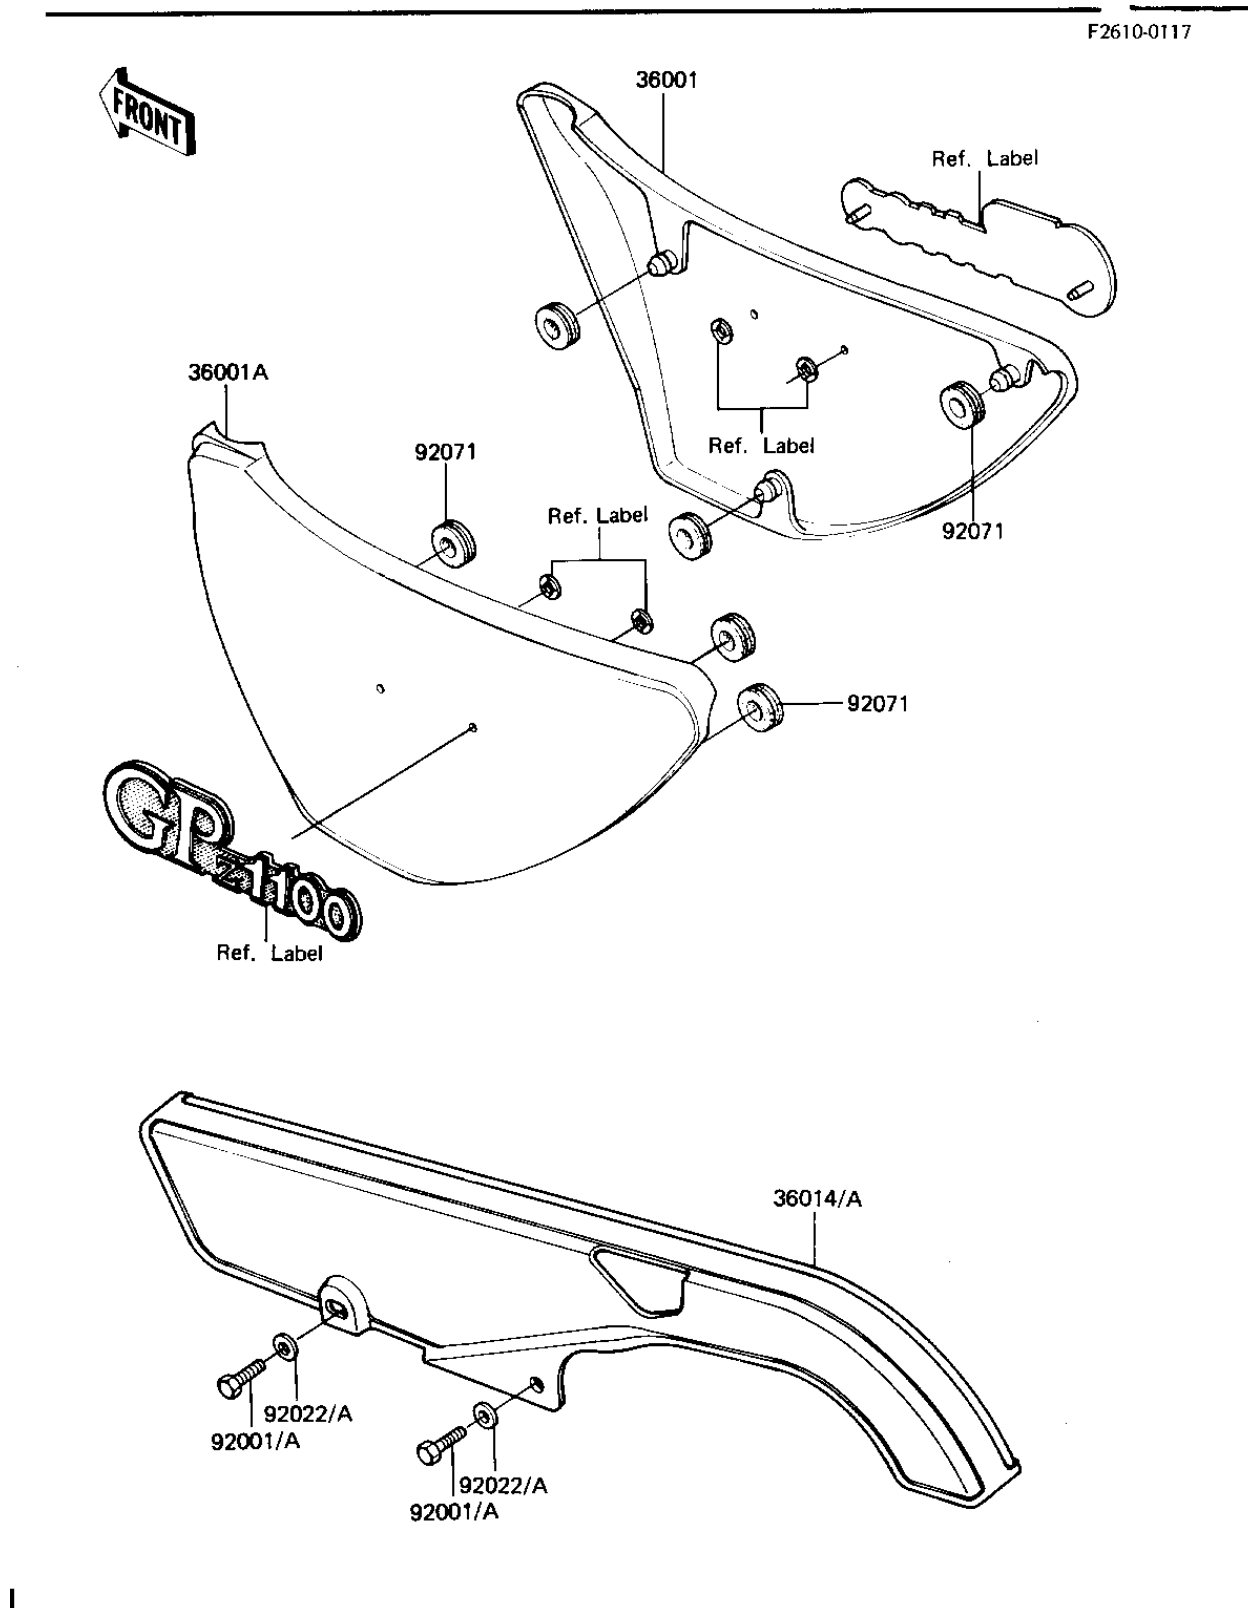

## 1981 1000 GP PARTS DIAGRAM

SIDE COVERS/CHAIN COVER

## 1981 1000 GP PARTS LIST

SIDE COVERS/CHAIN COVER

ITEM NAME	PART NUMBER	QUANTITY
COVER-SIDE,RH,F.RED (Ref # 36001)	36001-1108-B1	1
COVER-SIDE,LH,F.RED (Ref # 36001A)	36001-1109-B1	1
CASE-CHAIN (Ref # 36014)	36014-1061	1
BOLT,HEAX HEAD,6X14 (Ref # 92001)	92001-115	1
WASHER,8.5X20X1.6 (Ref # 92022A)	92022-1561	1
GROMMET (Ref # 92071)	92071-056	1