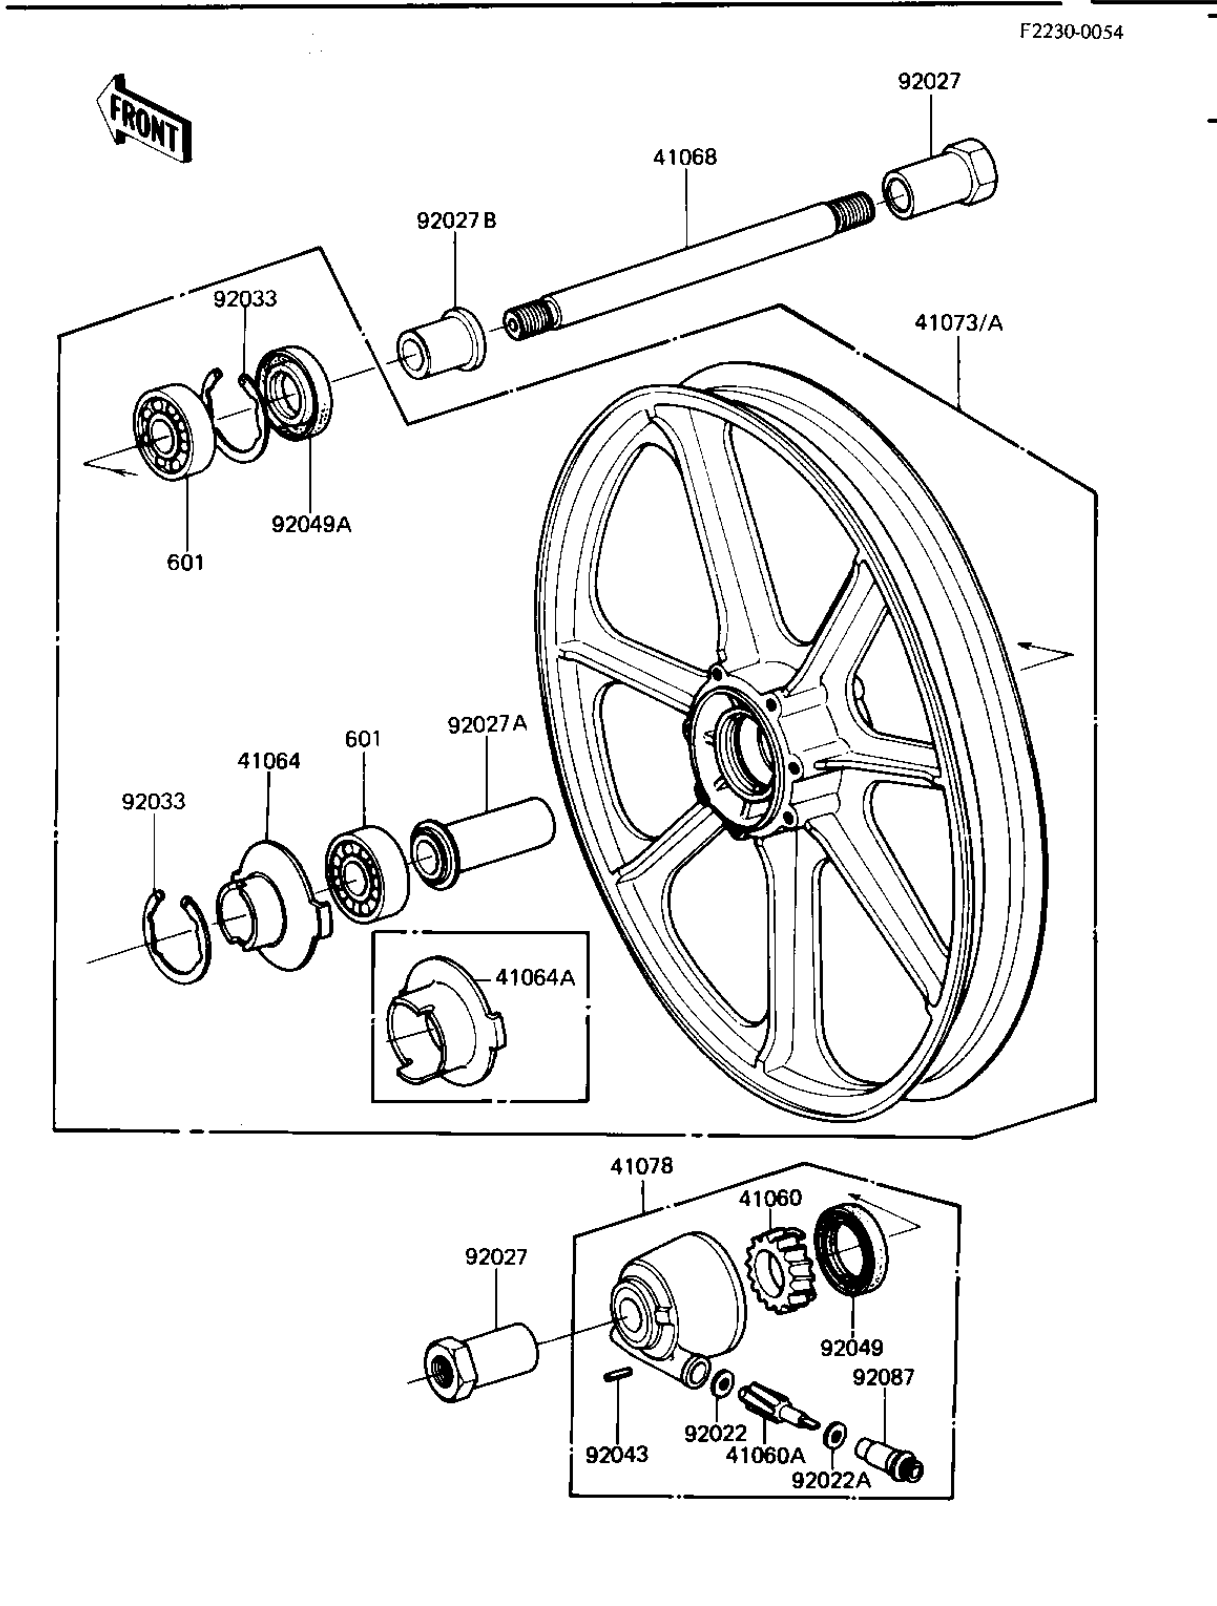

1981 1000 GP PARTS DIAGRAM

FRONT WHEEL/HUB

1981 1000 GP PARTS LIST

FRONT WHEEL/HUB

ITEM NAME	PART NUMBER	QUANTITY
RECEIVER-SPEEDOMETER (Ref # 41064A)	41064-1008	1
AXLE,FRONT (Ref # 41068)	41068-1031	1
WHEEL-ASSY (Ref # 41073)	41073-1156-21	1
COLLAR,FRONT AXLE (Ref # 92027)	41069-031	1
COLLAR,FR HUB L=55M/M (Ref # 92027A)	92027-1223	1
COLLAR,FR AXLE L=30MM (Ref # 92027B)	92027-1225	1
CIRCLIP,42MM (Ref # 92033)	92033-1041	1
OIL SEAL,AG1144A0 (Ref # 92049A)	92049-1058	1
BEARING BALL #6302Z (Ref # 601)	601B6302Z	1