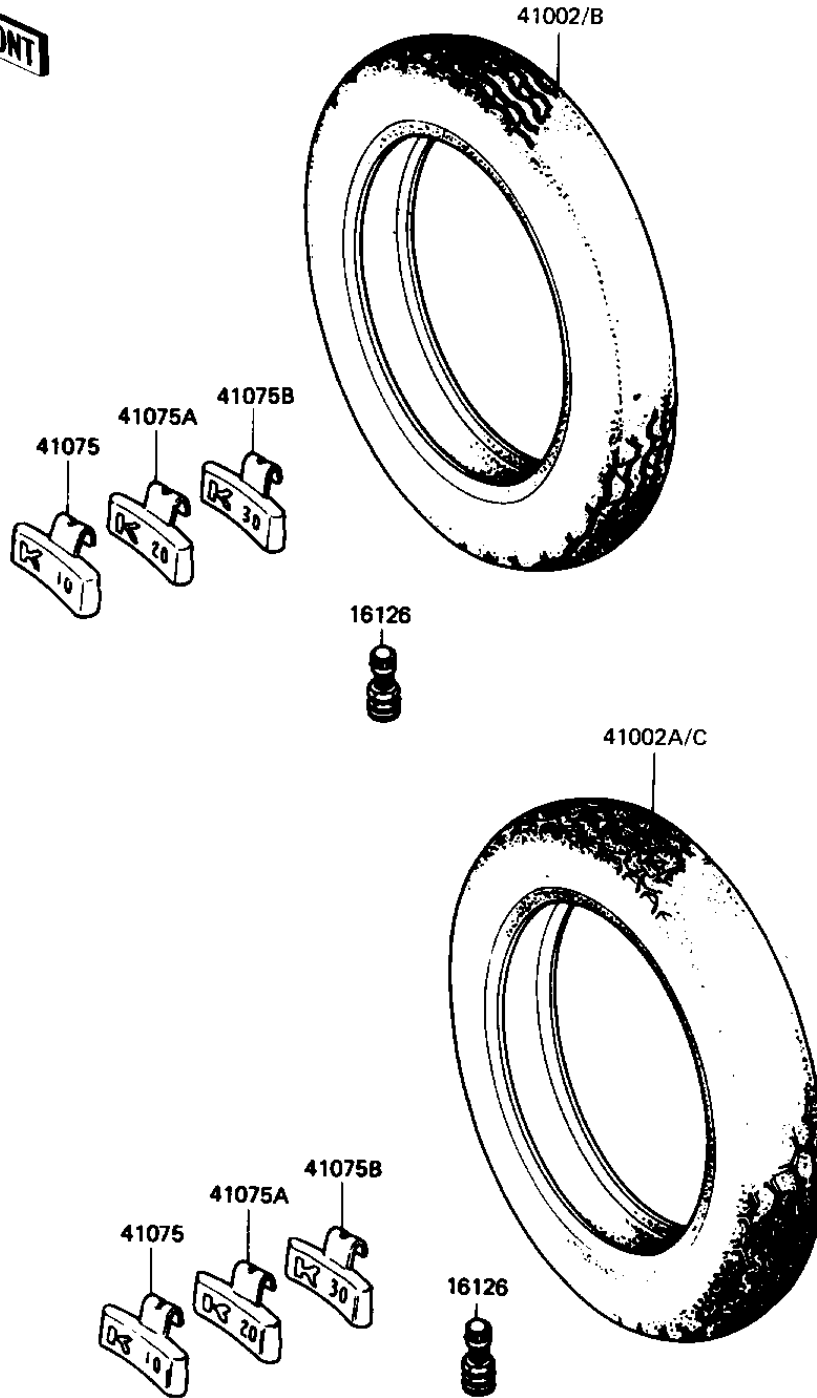

1981 1000 GP PARTS DIAGRAM

TIRES

F2210-0046

1981 1000 GP PARTS LIST

TIRES

ITEM NAME	PART NUMBER	QUANTITY
VALVE (Ref # 16126)	16126-1136	1
TIRE 325V-19 L303A F (Ref # 41002)	41002-1136	1
TIRE 425V-18 G506 R (Ref # 41002A)	41002-1137	1
BALANCER-WHEEL,10G (Ref # 41075)	41075-1011	1
BALANCER-WHEEL,20G (Ref # 41075A)	41075-1012	1
BALANCER-WHEEL,30G (Ref # 41075B)	41075-1013	1