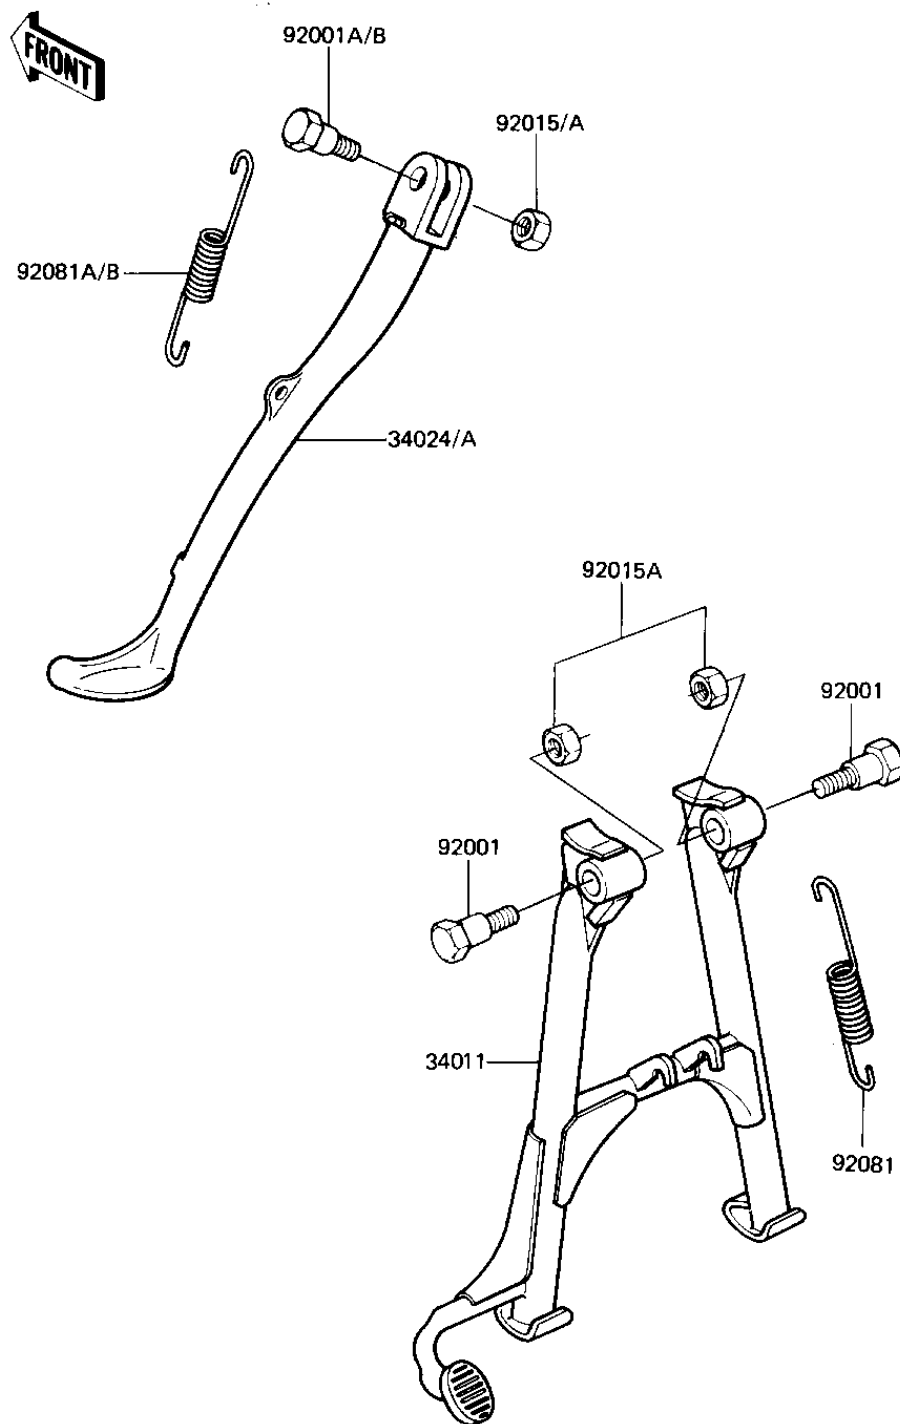

1981 1000 GP PARTS DIAGRAM

STANDS

F2190-0074

1981 1000 GP PARTS LIST

STANDS

ITEM NAME	PART NUMBER	QUANTITY
STAND-MAIN (Ref # 34011)	34011-1032	1
STAND-SIDE (Ref # 34024)	34024-1070	1
BOLT-SIDE STAND (Ref # 92001B)	92003-079	1
NUT,LOCK,10MM (Ref # 92015A)	92019-021	1
SPRING,MAIN STAND (Ref # 92081)	34023-012	1
SPRING,SIDE STAND (Ref # 92081A)	34025-005	1