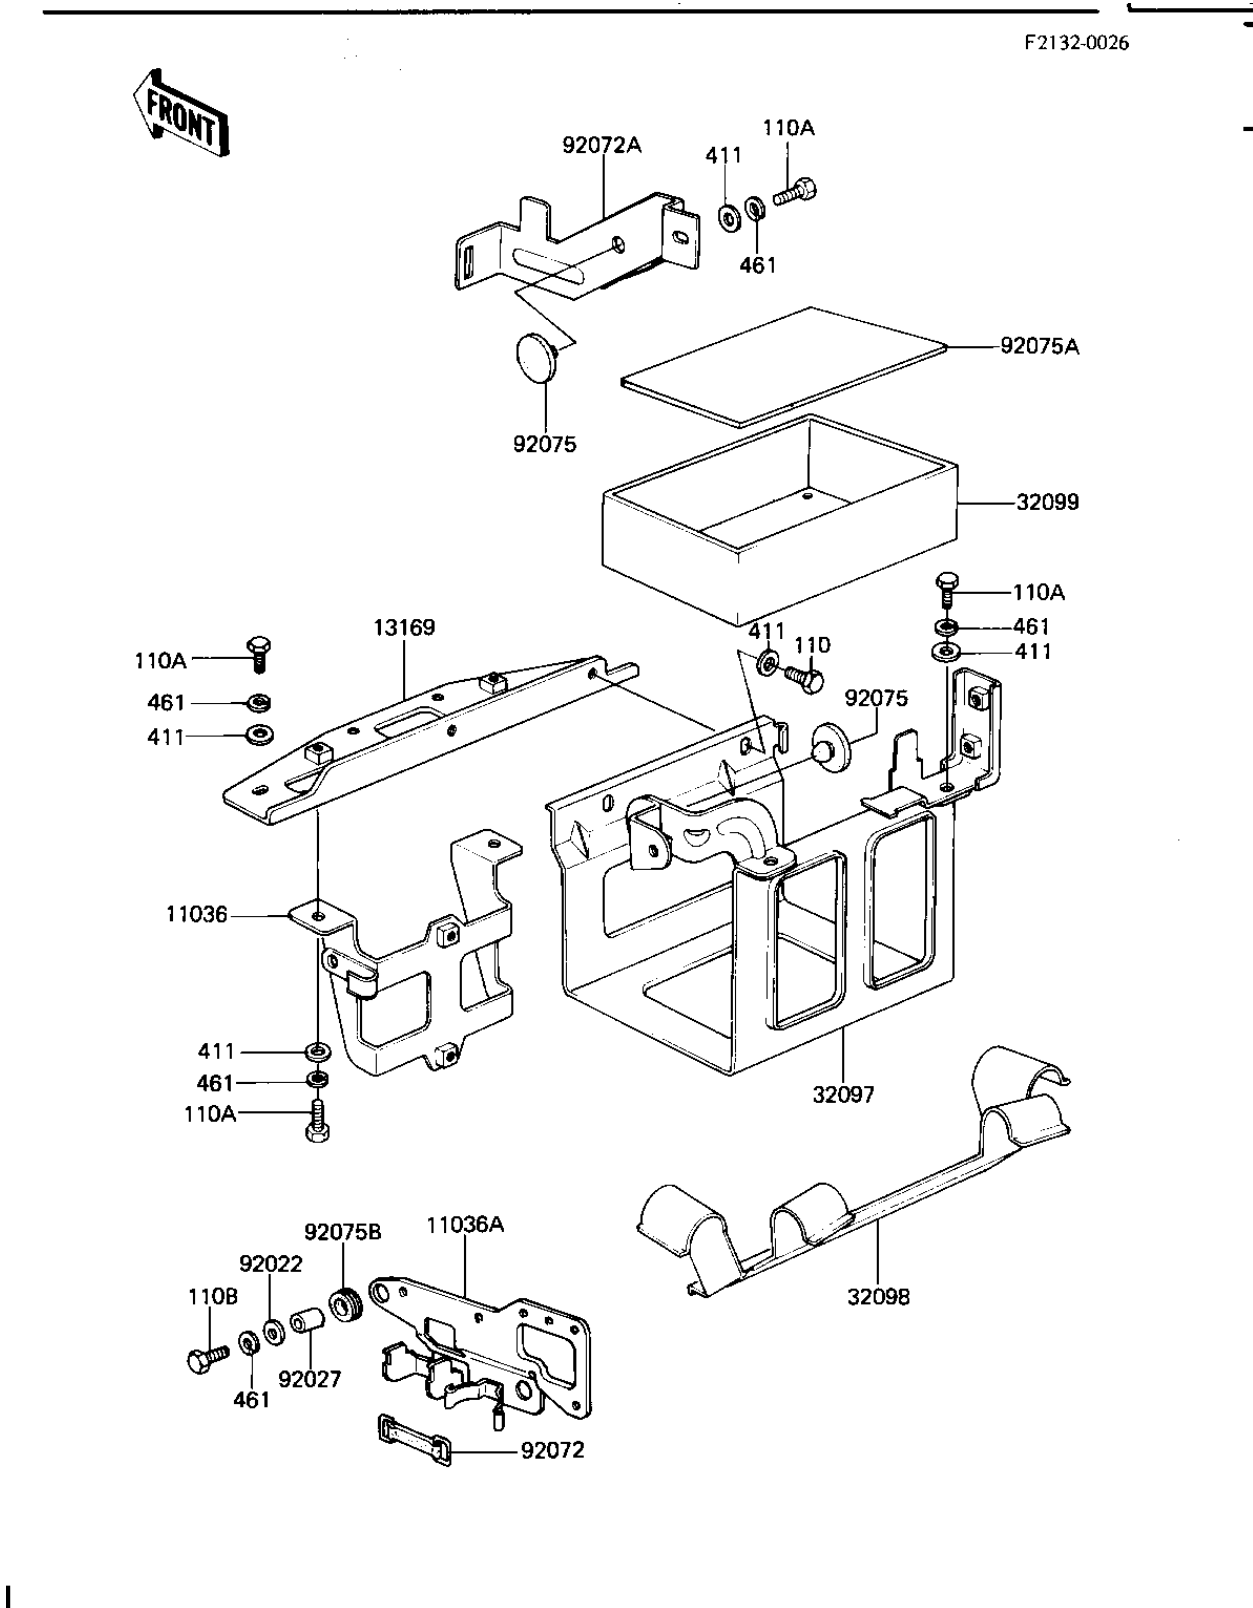

## 1981 1000 GP PARTS DIAGRAM

BATTERY CASE/TOOL CASE

## 1981 1000 GP PARTS LIST

BATTERY CASE/TOOL CASE

ITEM NAME	PART NUMBER	QUANTITY
BRACKET-A,REGULATOR (Ref # 11036)	11036-1061	1
BRACKET-A,FUEL FILTER (Ref # 11036A)	11036-1064	1
PLATE,BATTERY CASE,FR (Ref # 13169)	13169-1395	1
CASE-BATTERY (Ref # 32097)	32097-1037	1
CASE-TOOL (Ref # 32098)	32098-1017	1
CASE (Ref # 32099)	32099-1009	1
WASHER 6.5X20X1.6T (Ref # 92022)	92022-125	1
COLLAR (Ref # 92027)	92027-165	1
BAND,AIR CLEANER FITT (Ref # 92072)	92072-1017	1
UNAVAILABLE IN PRICE BOOK (Ref # 92072A)	92072-158	1
DAMPER RUBBER (Ref # 92075)	92075-078	1
DAMPER,BATTERY (Ref # 92075A)	92075-1143	1
DAMPER RUBBER (Ref # 92075B)	92075-149	1
BOLT-UPSET,6X12 (Ref # 110)	112G0612	1
BOLT-UPSET 6X14 (Ref # 110A)	112B0614	1
BOLT-UPSET,6X20 (Ref # 110B)	112G0620	1
WASHER PLAIN 6MM (Ref # 411)	411B0600	1
WASHER SPRING 6MM (Ref # 461)	461F0600	1