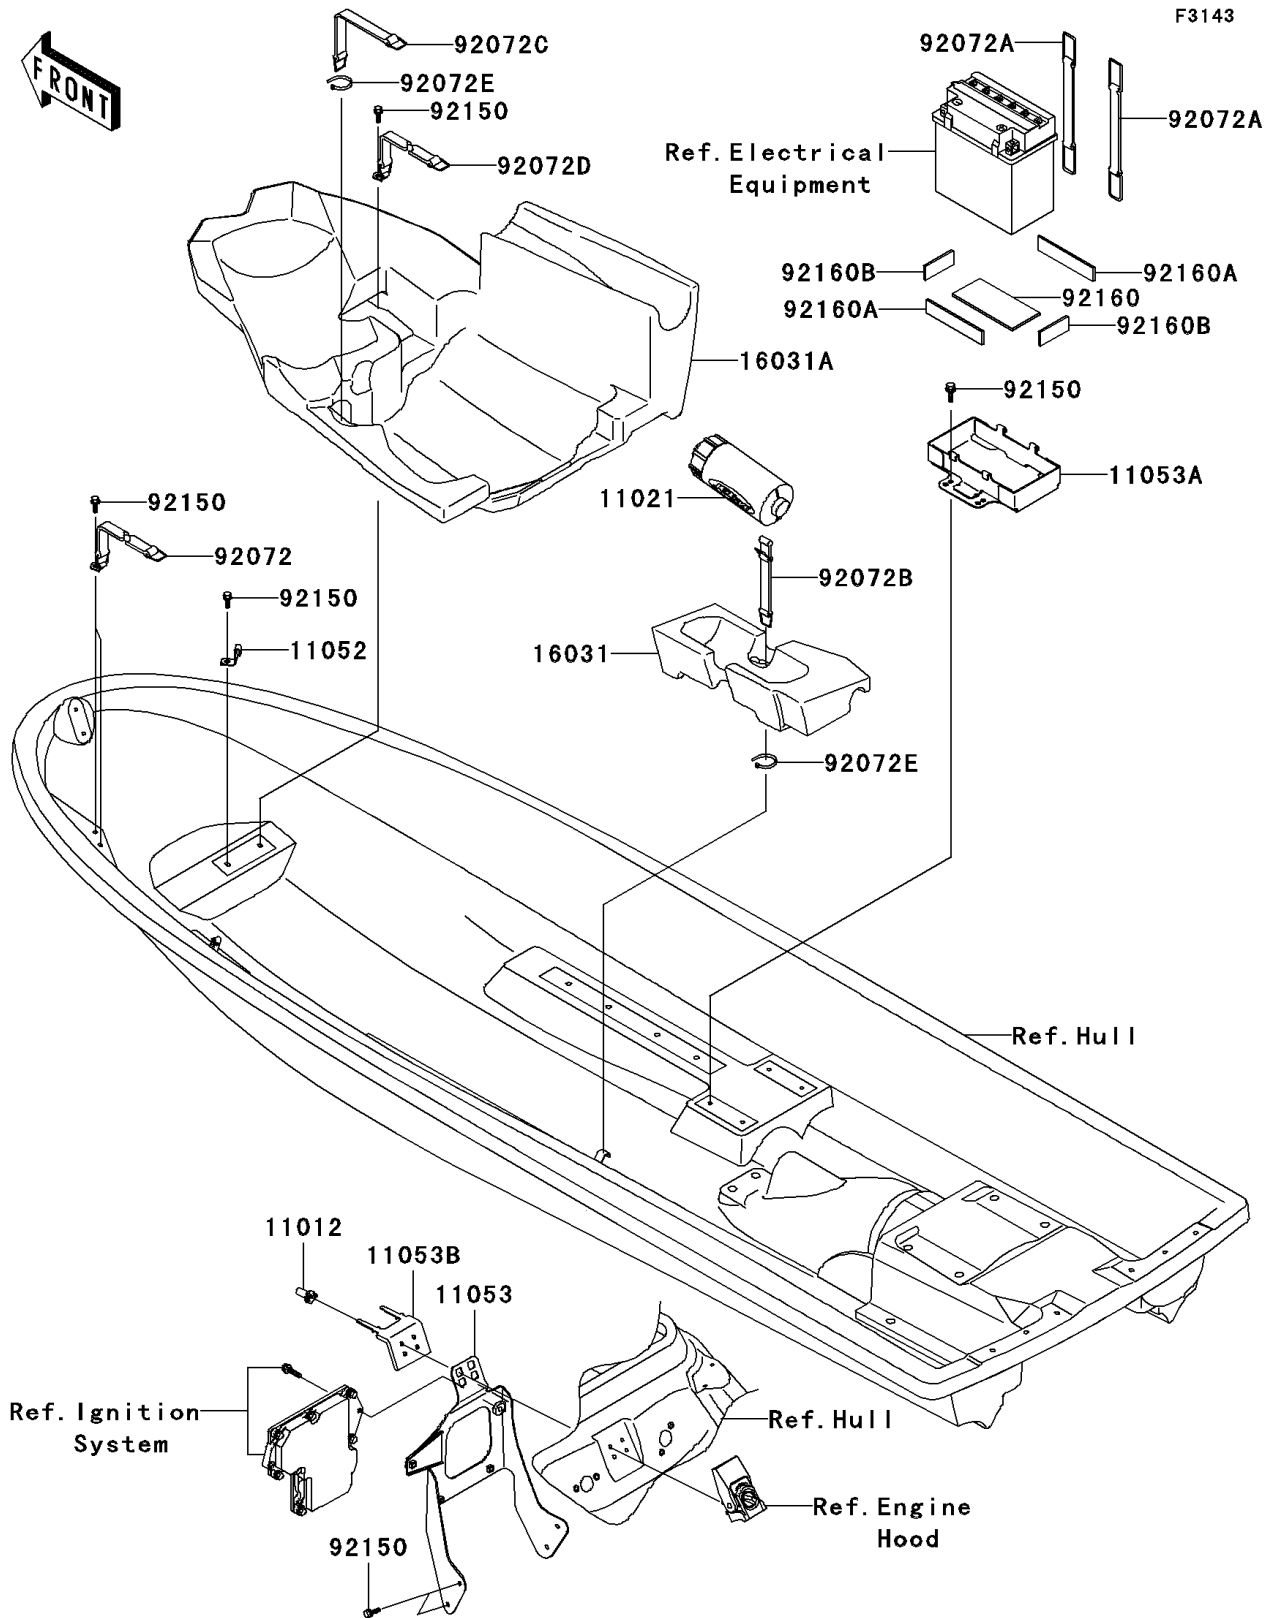

## 2006 JET SKI® 800 SX-R™ PARTS DIAGRAM

Hull Fittings

## 2006 JET SKI® 800 SX-R™ PARTS LIST

Hull Fittings

ITEM NAME	PART NUMBER	QUANTITY
CAP,HOLDER (Ref # 11012)	11012-3768	1
CASE-ASSY,TOOL (Ref # 11021)	11021-3706	1
BRACKET (Ref # 11052)	11052-3773	1
BRACKET (Ref # 11053)	11053-3702	1
BRACKET,BATTERY (Ref # 11053A)	11053-3727	1
BRACKET (Ref # 11053B)	11053-3747	1
FLOAT (Ref # 16031)	16031-3941	1
FLOAT,FUEL TANK (Ref # 16031A)	16031-3985	1
BAND,OIL TANK (Ref # 92072)	92072-3812	1
BAND,BATTERY (Ref # 92072A)	92072-3841	1
BAND,TOOL CASE (Ref # 92072B)	92072-3859	1
BAND,FUEL TANK,LH (Ref # 92072C)	92072-3864	1
BAND,FUEL TANK,RH (Ref # 92072D)	92072-3865	1
BAND,L=100.08 (Ref # 92072E)	92072-3882	1
BOLT,6X20 (Ref # 92150)	92150-3758	1
DAMPER (Ref # 92160)	92160-1851	1
DAMPER (Ref # 92160A)	92160-3840	1
DAMPER,WATER MUFFLER (Ref # 92160B)	92160-3880	1