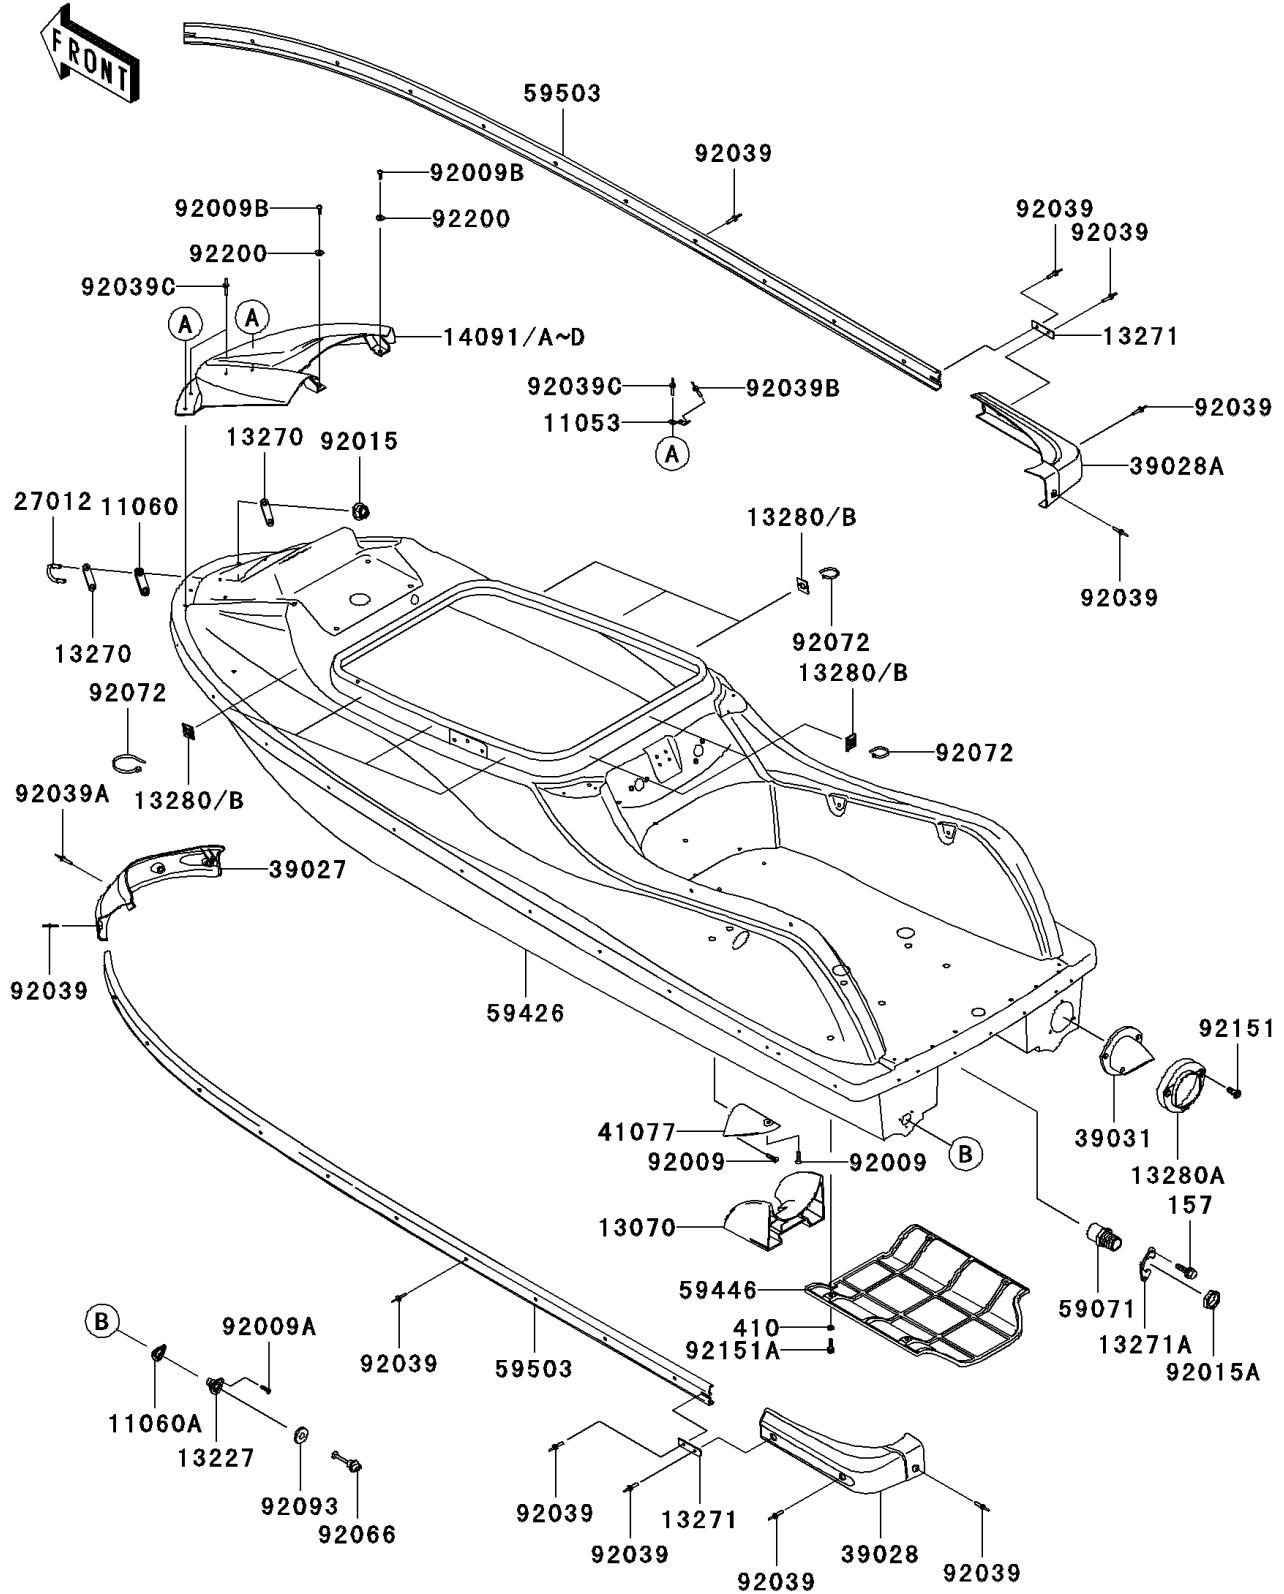

2006 JET SKI® 800 SX-R™ PARTS DIAGRAM

Hull

F3141

2006 JET SKI® 800 SX-R™ PARTS LIST

Hull

ITEM NAME	PART NUMBER	QUANTITY
BRACKET (Ref # 11053)	11053-3739	1
GASKET,U HOOK,FR (Ref # 11060)	11060-3799	1
GASKET,DRAIN PLUG (Ref # 11060A)	11060-3801	1
GUIDE,INTAKE,EBONY (Ref # 13070)	13070-3732-H8	1
HOUSING,DRAIN PLUG,F.BLACK (Ref # 13227)	13227-3721-6Z	1
PLATE (Ref # 13270)	13270-3896	1
PLATE (Ref # 13271)	13271-3884	1
PLATE (Ref # 13271A)	13271-3909	1
HOLDER (Ref # 13280)	13280-3739	1
HOLDER,TAIL PIPE CAP (Ref # 13280A)	13280-3742	1
COVER,NOSE,I.M.CARBON (Ref # 14091C)	14091-3773-380	1
HOOK (Ref # 27012)	27012-3797	1
BUMPER-FRONT,F.BLACK (Ref # 39027)	39027-3745-6Z	1
BUMPER-REAR,LH,F.BLACK (Ref # 39028)	39028-3753-6Z	1
BUMPER-REAR,RH,F.BLACK (Ref # 39028A)	39028-3754-6Z	1
CAP-END,TAIL PIPE (Ref # 39031)	39031-3709	1
ADAPTER (Ref # 41077)	41077-3701	1
JOINT (Ref # 59071)	59071-3763	1
COVER-JET PUMP (Ref # 59446)	59446-3755	1
FENDER-BOAT,F.BLACK (Ref # 59503)	59503-3707-6Z	1
SCREW,TAPPING,6X20 (Ref # 92009)	92009-3842	1
SCREW,TAPPING,4X16 (Ref # 92009A)	92009-3849	1
SCREW,5X16 (Ref # 92009B)	92009-3868	1
NUT,FLANGED,8MM (Ref # 92015)	92015-3709	1
NUT,20MM (Ref # 92015A)	92015-3738	1
RIVET (Ref # 92039)	92039-3778	1
RIVET (Ref # 92039A)	92039-3779	1
RIVET (Ref # 92039B)	92039-3780	1
RIVET (Ref # 92039C)	92039-3781	1

2006 JET SKI® 800 SX-R™ PARTS LIST

Hull

ITEM NAME	PART NUMBER	QUANTITY
PLUG,RR,DRAIN,F.BLACK (Ref # 92066)	92066-3783-6Z	1
BAND,L=188.85 (Ref # 92072)	92072-0105	1
SEAL (Ref # 92093)	92093-3720	1
BOLT-WSP,5X18 (Ref # 157)	157R0518	1
WASHER-PLAIN-SMALL,6MM (Ref # 410)	410S0600	1
BOLT,SOCKET,M6,SHOULDER (Ref # 92151)	92151-3746	1
BOLT,SOCKET,6X20 (Ref # 92151A)	92151-3774	1
WASHER,5.9X16X1.5 (Ref # 92200)	92200-3714	1
HULL-COMP,G.BLACK (Ref # 59426)	59426-3943-650	1