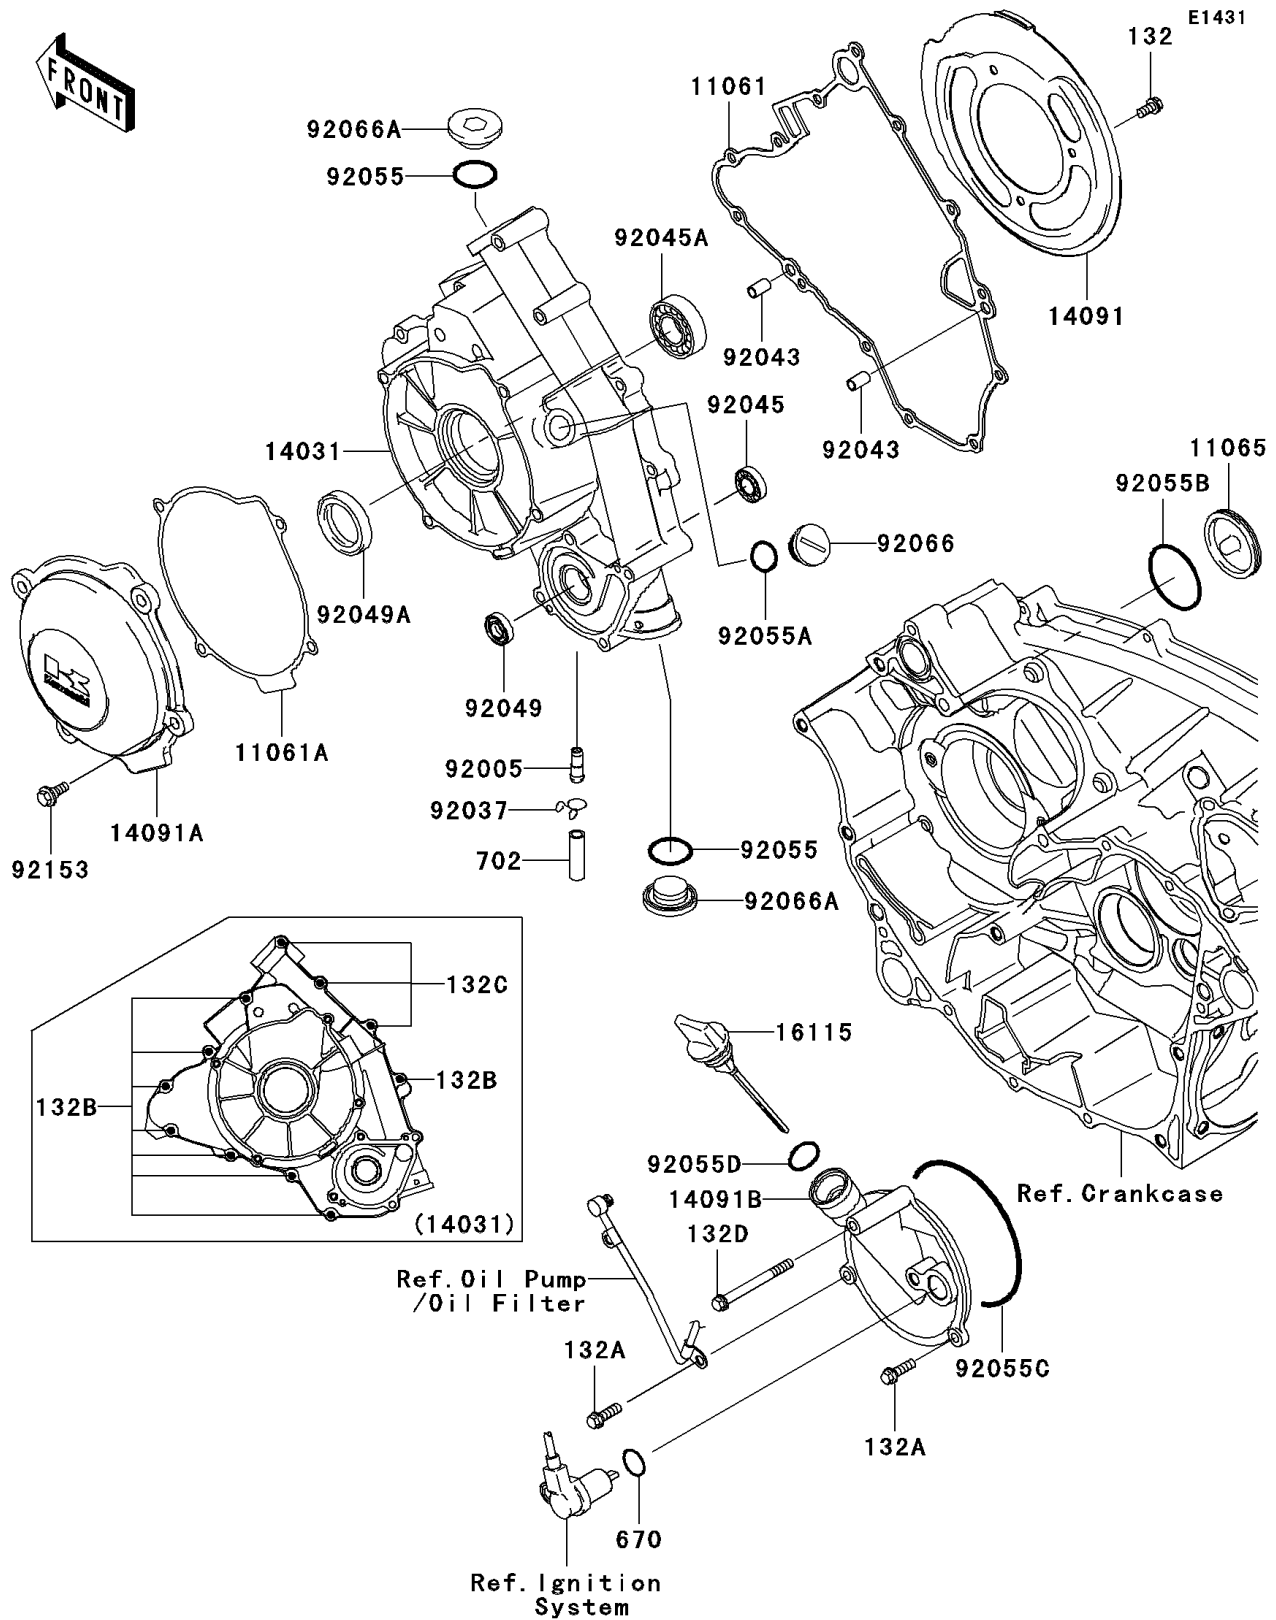

## 2008 Teryx® 750 4x4 PARTS DIAGRAM

Engine Cover(s)

## 2008 Teryx® 750 4x4 PARTS LIST

Engine Cover(s)

ITEM NAME	PART NUMBER	QUANTITY
BOLT-FLANGED-SMALL,6X12 (Ref # 132)	132BD0612	1
BOLT-FLANGED-SMALL,6X20 (Ref # 132A)	132BD0620	1
BOLT-FLANGED-SMALL,6X30 (Ref # 132B)	132BD0630	1
BOLT-FLANGED-SMALL,6X55 (Ref # 132C)	132BD0655	1
BOLT-FLANGED-SMALL,6X65 (Ref # 132D)	132BD0665	1
O RING (Ref # 670)	670D2018	1
TUBE-RUBBER,7X10X35 (Ref # 702)	702A07035	1
GASKET (Ref # 11061)	11061-1119	1
GASKET (Ref # 11061A)	11061-1153	1
CAP (Ref # 11065)	11065-1151	1
COVER-GENERATOR (Ref # 14031)	14031-0030	1
COVER,BELT CONVERTER (Ref # 14091)	14091-0309	1
COVER (Ref # 14091A)	14091-0738	1
COVER (Ref # 14091B)	14091-1365	1
CAP-OIL FILLER (Ref # 16115)	16115-1072	1
FITTING (Ref # 92005)	92005-1369	1
CLAMP,TUBE (Ref # 92037)	92037-147	1
PIN,6.2X8X14 (Ref # 92043)	92043-1263	1
BEARING-BALL,6901 (Ref # 92045)	92045-0084	1
BEARING-BALL,TMB004JR2CM (Ref # 92045A)	92045-0086	1
SEAL-OIL,SC 12X22X5 (Ref # 92049)	92049-1228	1
SEAL-OIL,HTC 28X45X7 (Ref # 92049A)	92049-1576	1
RING-O,25.7X2.4 (Ref # 92055)	92055-1136	1
RING-O,20X2 (Ref # 92055A)	92055-1146	1
RING-O,44.7X2.4 (Ref # 92055B)	92055-1279	1
RING-O,99.5X2.0 (Ref # 92055C)	92055-1632	1
RING-O,20X3 (Ref # 92055D)	92055-2185	1
PLUG,COVER (Ref # 92066)	92066-0011	1
PLUG,25X8 (Ref # 92066A)	92066-0012	1

## 2008 Teryx® 750 4x4 PARTS LIST

Engine Cover(s)

ITEM NAME	PART NUMBER	QUANTITY
BOLT,FLANGED,6X16 (Ref # 92153)	92153-7007	1