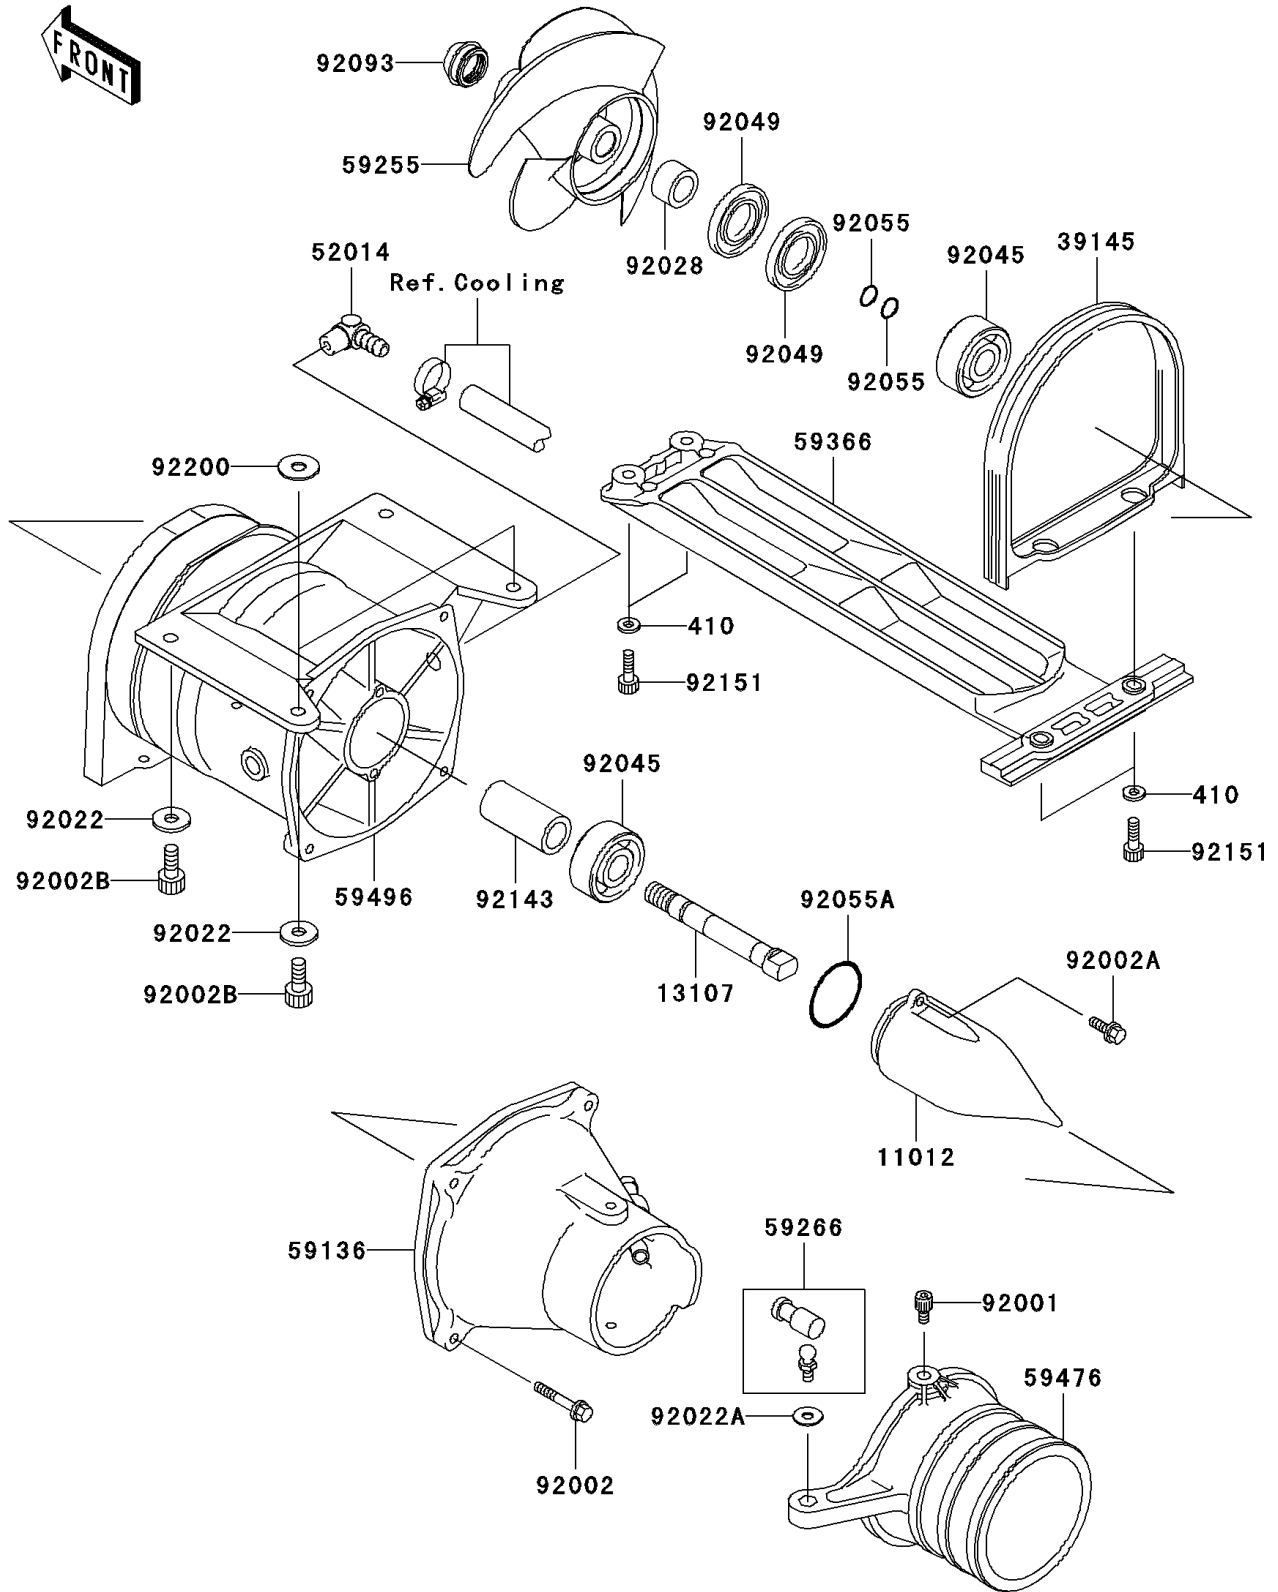

2006 JET SKI® 800 SX-R™ PARTS DIAGRAM

Jet Pump

E3191

2006 JET SKI® 800 SX-R™ PARTS LIST

Jet Pump

ITEM NAME	PART NUMBER	QUANTITY
WASHER-PLAIN-SMALL,6MM (Ref # 410)	410S0600	1
CAP,JET PUMP (Ref # 11012)	11012-3712	1
SHAFT,JET PUMP (Ref # 13107)	13107-3721	1
TRIM-SEAL (Ref # 39145)	39145-3735	1
ELBOW (Ref # 52014)	52014-3724	1
NOZZLE-PUMP (Ref # 59136)	59136-3730	1
IMPELLER-COMP (Ref # 59255)	59255-3726	1
JOINT-BALL (Ref # 59266)	59266-3707	1
GRATE (Ref # 59366)	59366-3721	1
NOZZLE-STRG (Ref # 59476)	59476-3713	1
VANE-GUIDE (Ref # 59496)	59496-3752	1
BOLT,SOCKET,6X11 (Ref # 92001)	92001-3701	1
BOLT,6X35 (Ref # 92002)	92002-3715	1
BOLT,6X16 (Ref # 92002A)	92002-3728	1
BOLT,SOCKET,8X20 (Ref # 92002B)	92002-3771	1
WASHER,8.4X23X2.5 (Ref # 92022)	92022-3744	1
WASHER (Ref # 92022A)	92022-567	1
BUSHING,17X25X15 (Ref # 92028)	92028-3717	1
BEARING-BALL,#6303 2RS (Ref # 92045)	92045-3746	1
SEAL-OIL,TBY25X47X6 (Ref # 92049)	92049-3714	1
RING-O,13.0X1.9 (Ref # 92055)	92055-1011	1
RING-O (Ref # 92055A)	92055-3706	1
SEAL (Ref # 92093)	92093-3749	1
COLLAR,17.4X25.4X53 (Ref # 92143)	92143-3708	1
BOLT,SOCKET,6X20 (Ref # 92151)	92151-3774	1
WASHER,8.5X25X1.5 (Ref # 92200)	92200-3717	1