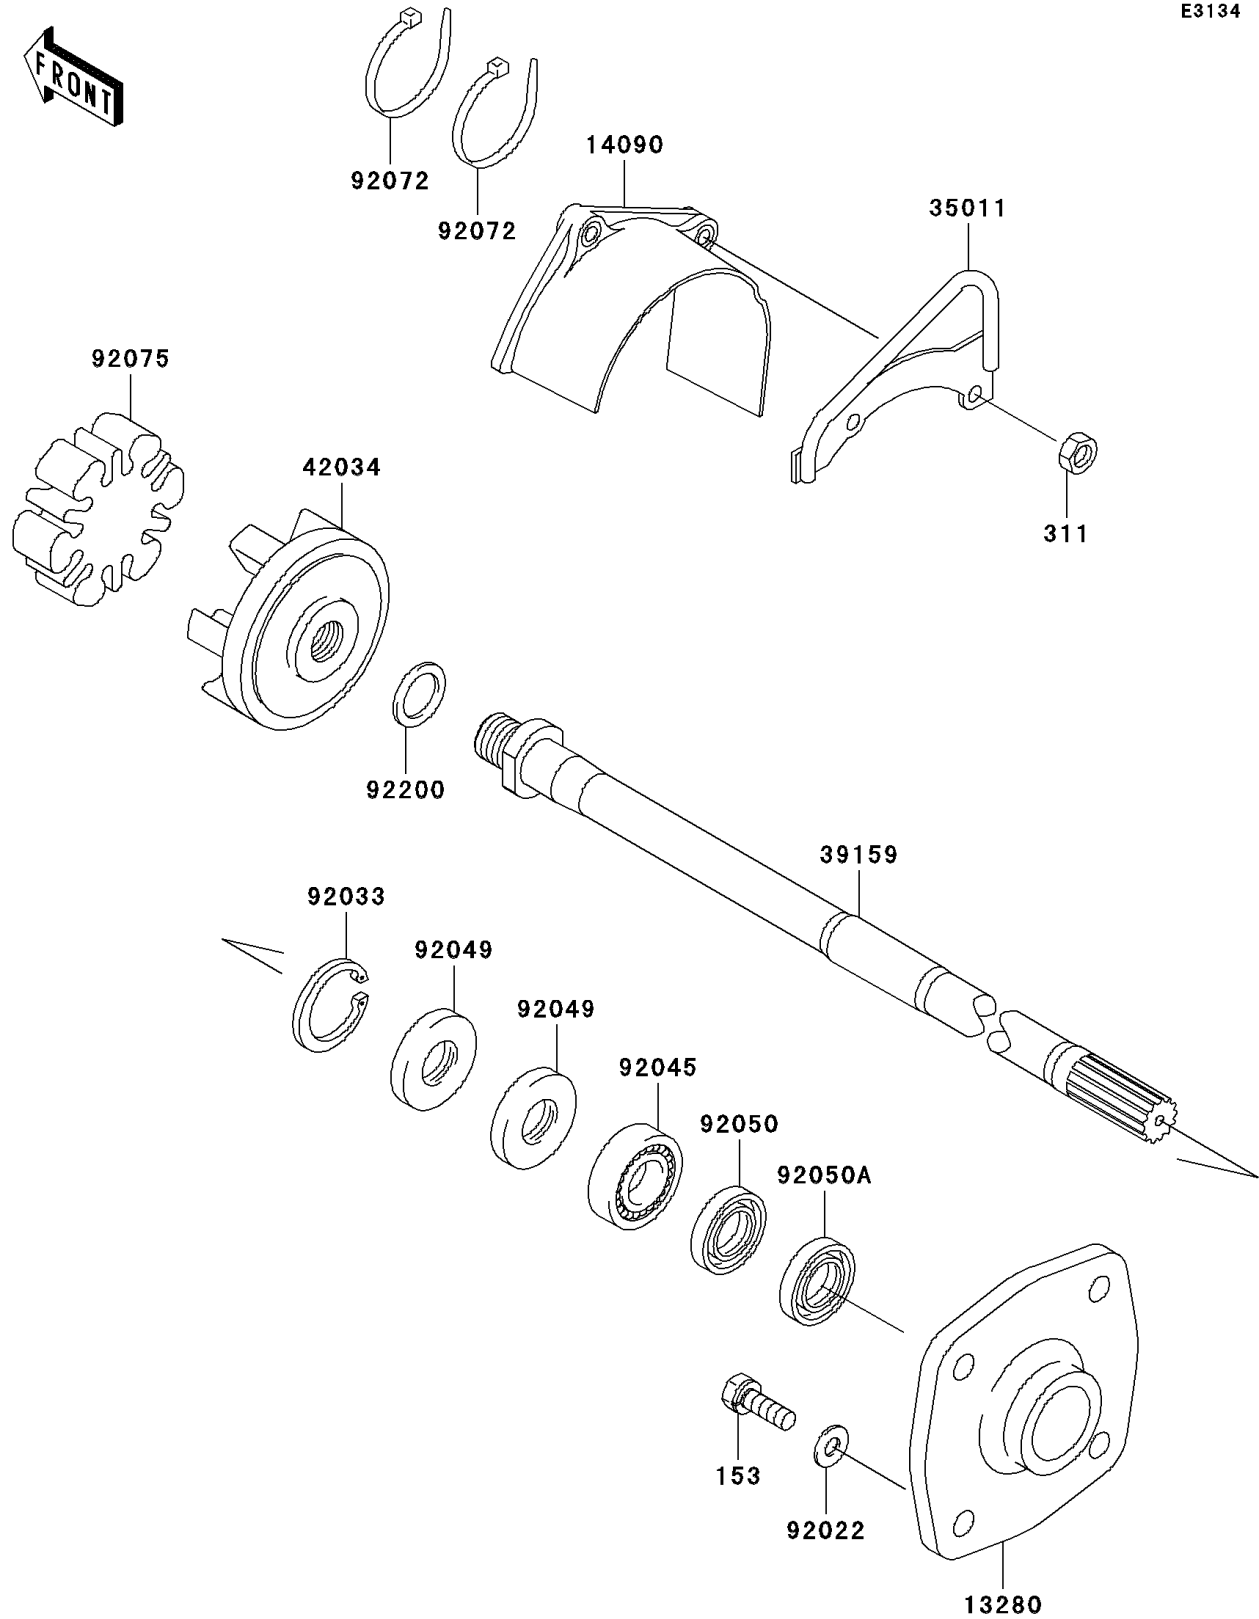

2006 JET SKI® 800 SX-R™ PARTS DIAGRAM

Drive Shaft

E3134

2006 JET SKI® 800 SX-R™ PARTS LIST

Drive Shaft

ITEM NAME	PART NUMBER	QUANTITY
BOLT-WS-SMALL,8X25 (Ref # 153)	153R0825	1
NUT-HEX,6MM (Ref # 311)	311R0600	1
HOLDER (Ref # 13280)	13280-3756	1
COVER,COUPLING (Ref # 14090)	14090-3761	1
STAY (Ref # 35011)	35011-3704	1
SHAFT-DRIVE (Ref # 39159)	39159-3738	1
COUPLING (Ref # 42034)	42034-3707	1
WASHER,8.2X18X1.5 (Ref # 92022)	92022-1964	1
RING-SNAP,42MM (Ref # 92033)	92033-3713	1
BEARING-BALL,60042RD (Ref # 92045)	92045-0113	1
SEAL-OIL,S620426 (Ref # 92049)	92049-3707	1
SEAL-OIL,SCY20368 (Ref # 92050)	92050-502	1
SEAL-OIL,SC20367 (Ref # 92050A)	92050-503	1
BAND,L=188.85 (Ref # 92072)	92072-0105	1
DAMPER,COUPLING (Ref # 92075)	92075-520	1
WASHER,20X28X2.0 (Ref # 92200)	92200-3731	1