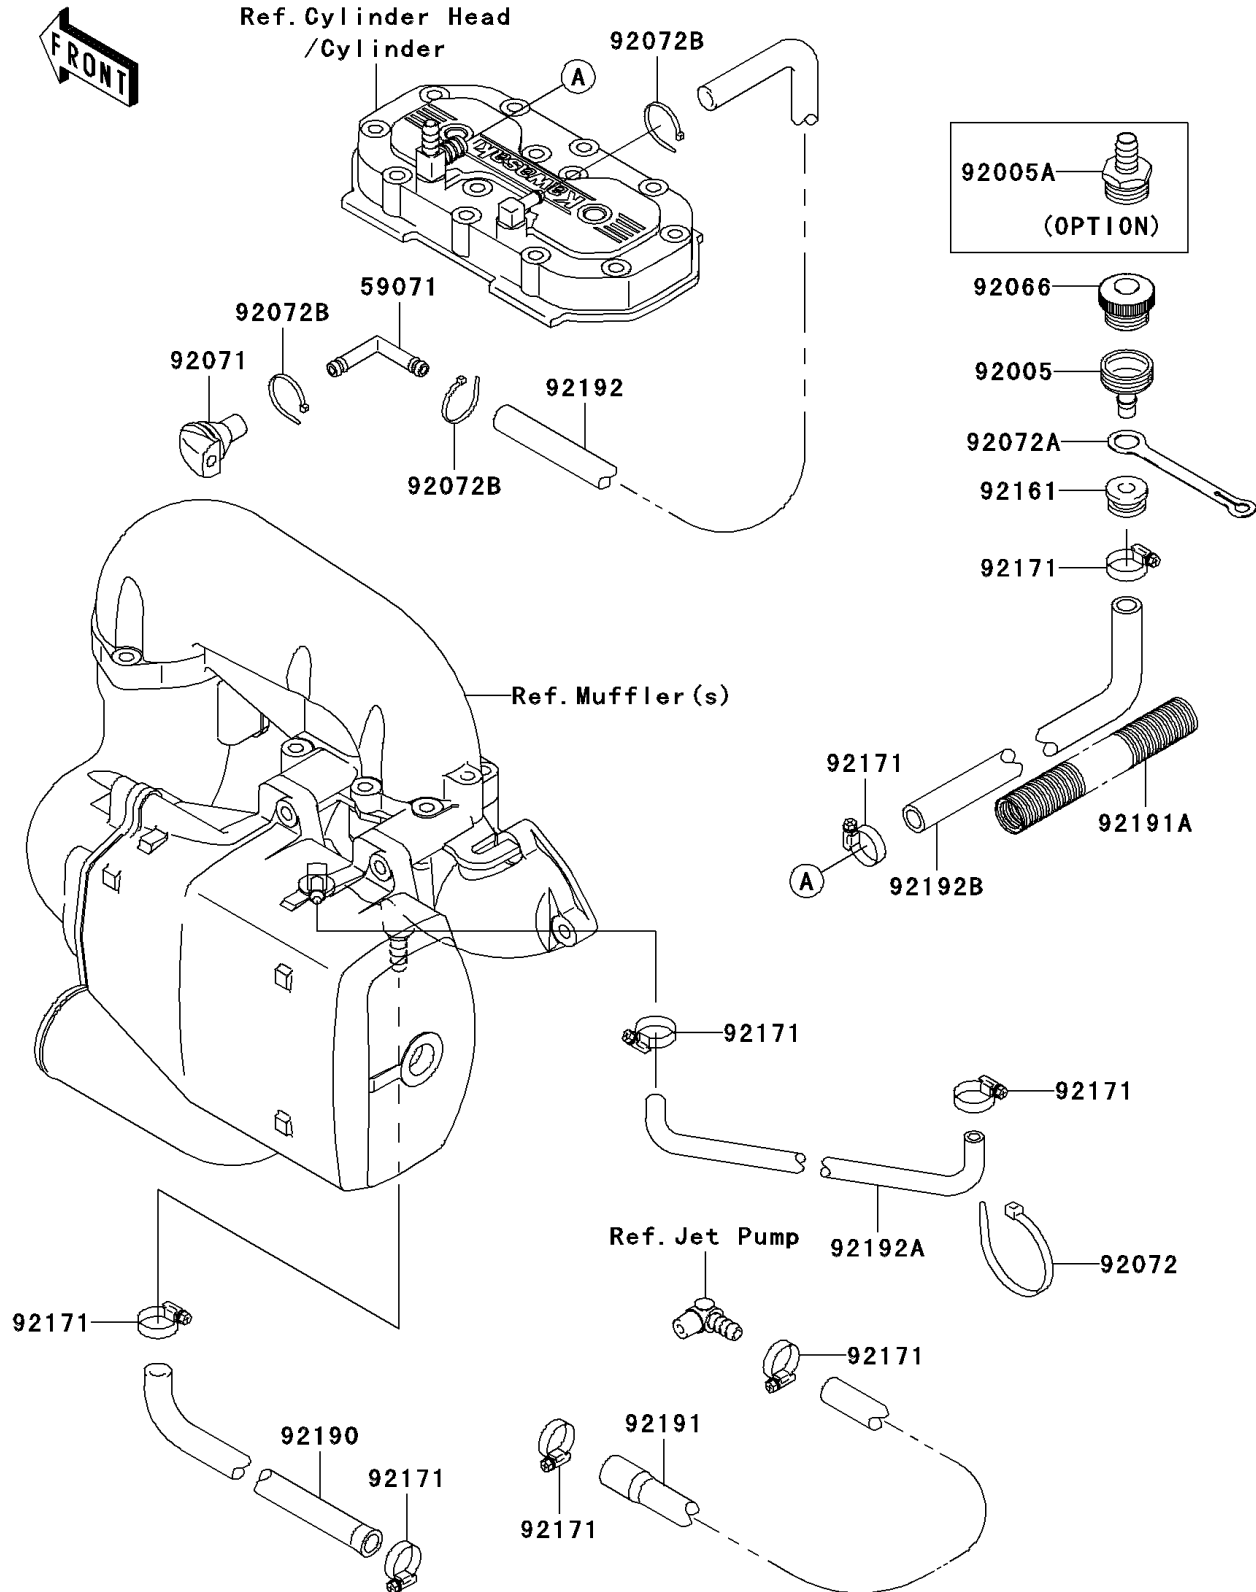

2006 JET SKI® 800 SX-R™ PARTS DIAGRAM

Cooling

E3035

2006 JET SKI® 800 SX-R™ PARTS LIST

Cooling

ITEM NAME	PART NUMBER	QUANTITY
JOINT (Ref # 59071)	59071-3736	1
FITTING,FLUSH (Ref # 92005)	92005-3744	1
FITTING,FLUSH (Ref # 92005A)	92005-3748	1
PLUG (Ref # 92066)	92066-3787	1
GROMMET (Ref # 92071)	92071-3815	1
BAND,L=188.85 (Ref # 92072)	92072-0105	1
BAND (Ref # 92072A)	92072-3877	1
BAND,L=100.08 (Ref # 92072B)	92072-3882	1
DAMPER (Ref # 92161)	92161-0016	1
CLAMP (Ref # 92171)	92171-3714	1
TUBE,9X16X450 (Ref # 92190)	92190-3914	1
TUBE,PUMP-HULL (Ref # 92191)	92191-3722	1
TUBE (Ref # 92191A)	92191-3884	1
TUBE,7X12X1180 (Ref # 92192)	92192-3704	1
TUBE,MUFFLER-HULL (Ref # 92192A)	92192-3720	1
TUBE,HEAD-FLUSH (Ref # 92192B)	92192-3744	1