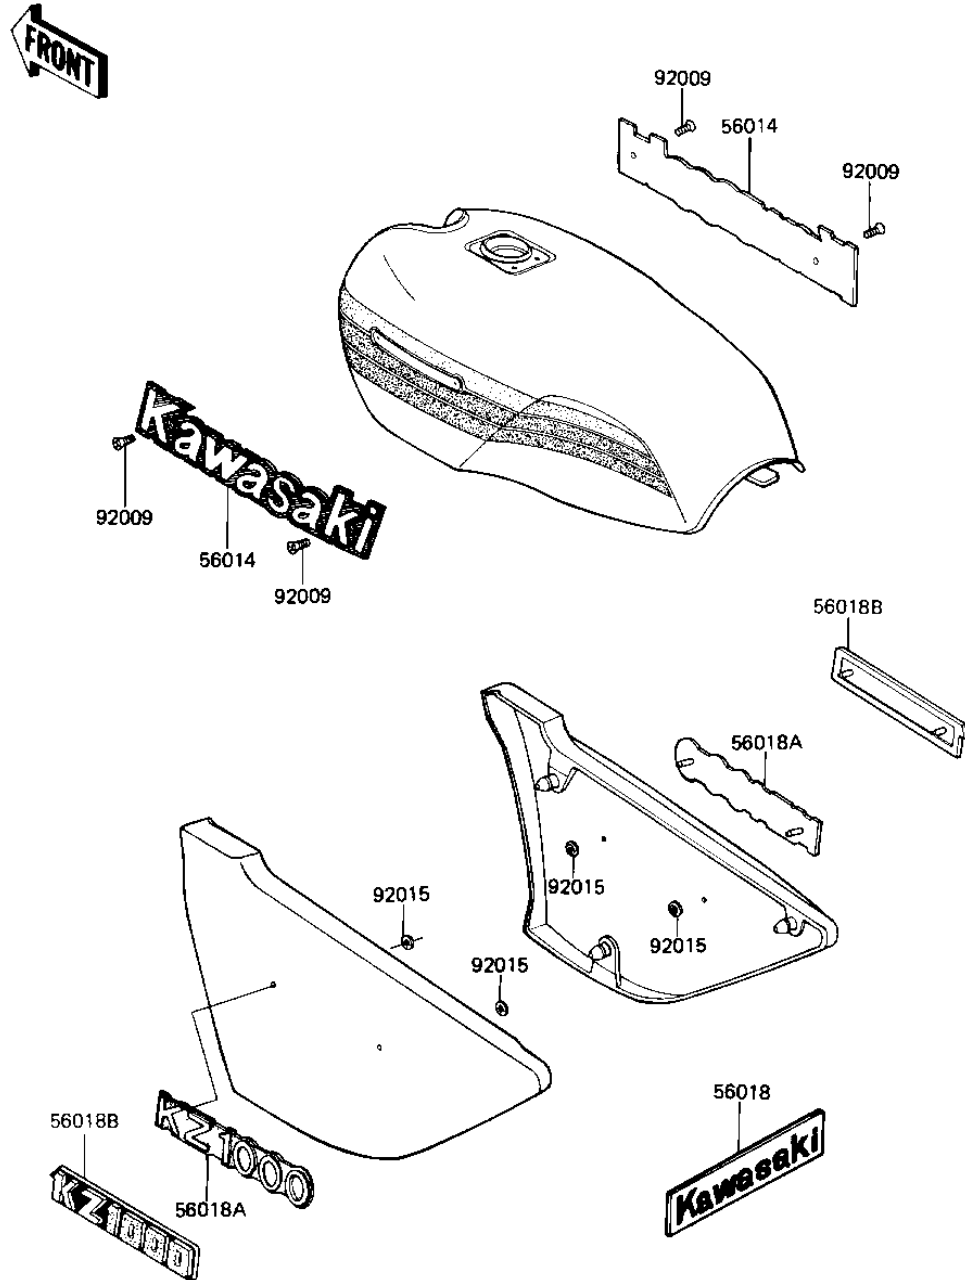

## 1981 1000 Standard PARTS DIAGRAM

LABELS

F2860-0156

## 1981 1000 Standard PARTS LIST

LABELS

ITEM NAME	PART NUMBER	QUANTITY
EMBLEM,FUEL TANK (Ref # 56014)	56014-1043	1
MARK,SEAT COVER (Ref # 56018)	56018-1208	1
MARK,SD COVER KZ1000 (Ref # 56018A)	56018-1235	1
SCREW-CSK-CROS (Ref # 92009)	221C0306	1
NUT,LOCK,3MM (Ref # 92015)	92018-005	1