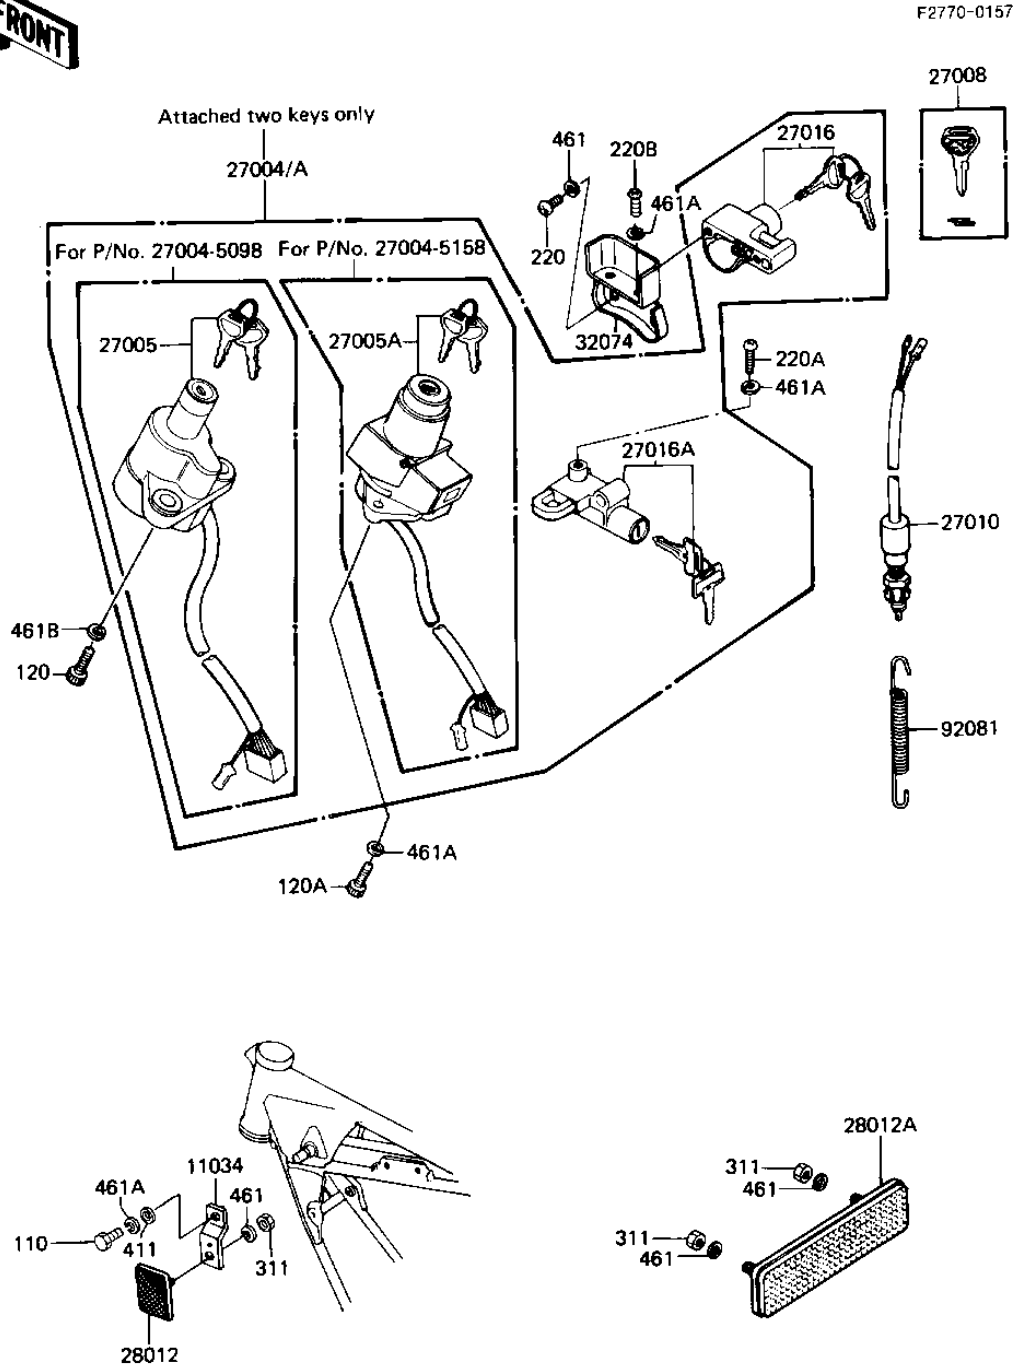

1981 1000 Standard PARTS DIAGRAM

IGNITION SWITCH/LOCKS/REFLECTORS

1981 1000 Standard PARTS LIST

IGNITION SWITCH/LOCKS/REFLECTORS

| ITEM NAME | PART NUMBER | QUANTITY |
|-----------|-------------|----------|
|-----------|-------------|----------|