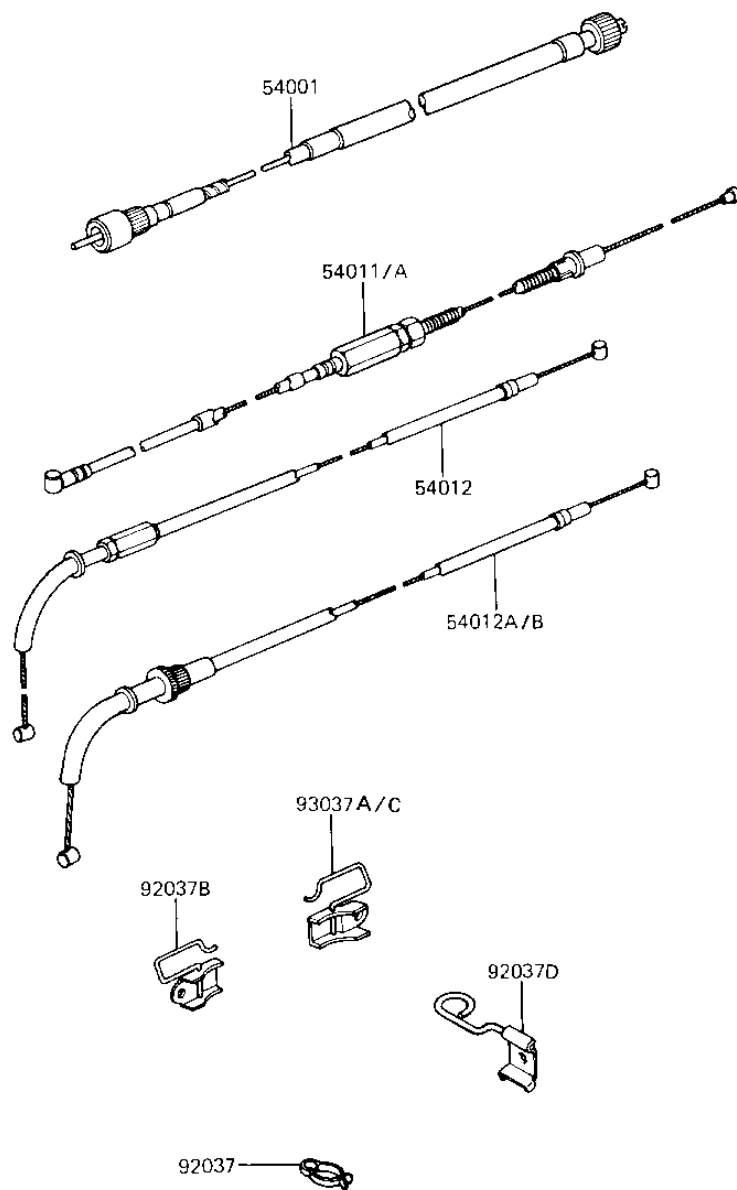

1981 1000 Standard PARTS DIAGRAM

CABLES

F2540-0140

1981 1000 Standard PARTS LIST

CABLES

ITEM NAME	PART NUMBER	QUANTITY
CABLE-CLUTCH (Ref # 54011)	54011-1147	1
CABLE-THROTTLE (Ref # 54012)	54012-1110	2
CLAMP,CABLE (Ref # 92037)	92037-093	1
CLAMP (Ref # 92037B)	92037-1250	1
CLAMP (Ref # 92037C)	92037-1251	1
CLAMP (Ref # 92037D)	92037-1252	1