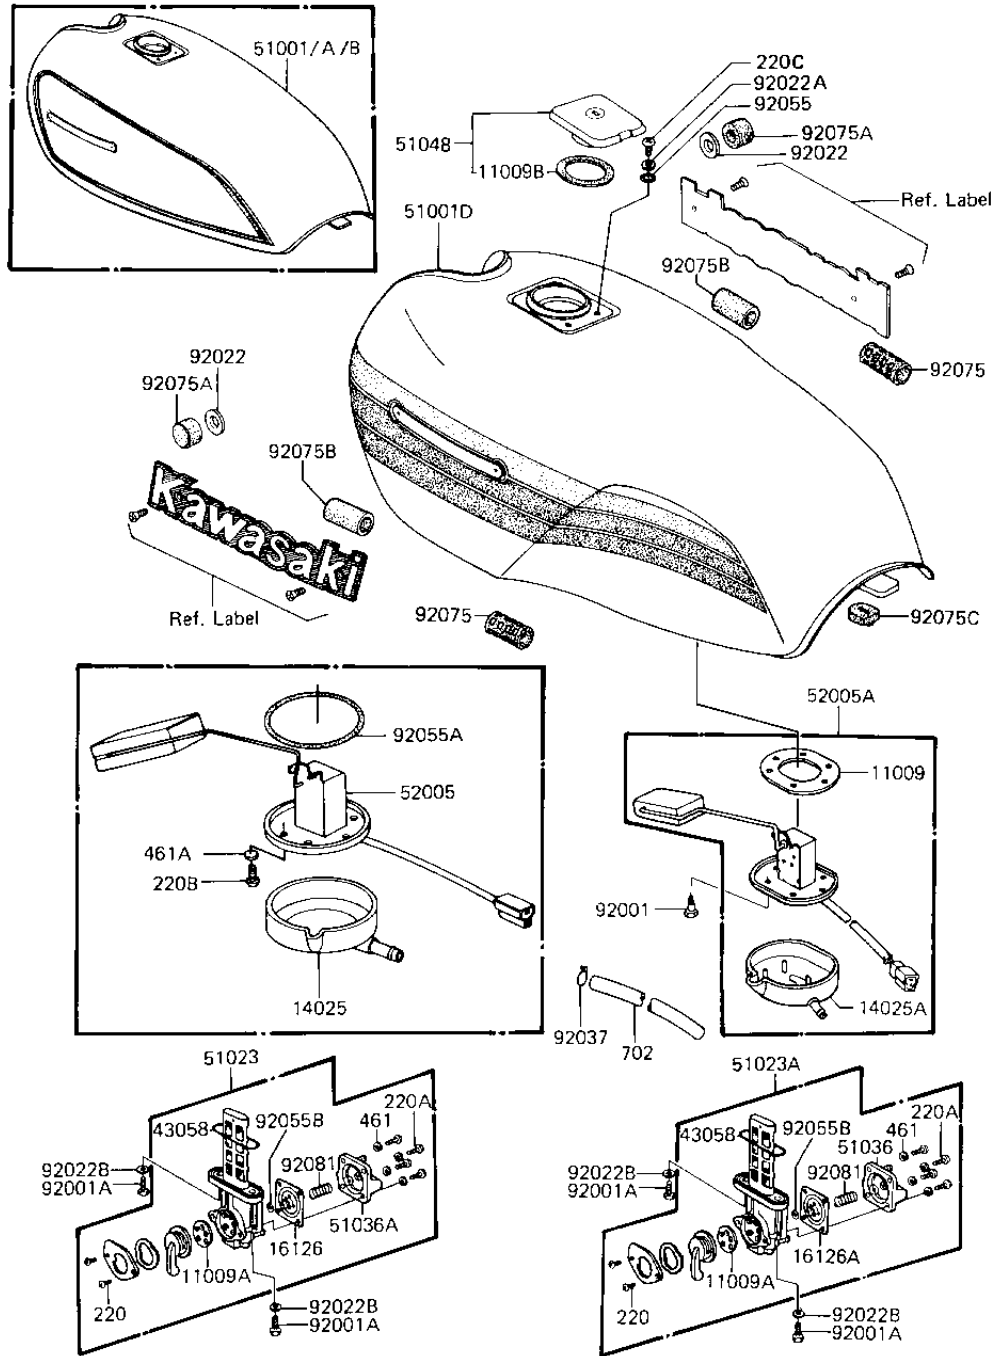

1981 1000 Standard PARTS DIAGRAM

FUEL TANK

F2410-0134

1981 1000 Standard PARTS LIST

FUEL TANK

ITEM NAME	PART NUMBER	QUANTITY
GASKET,FUEL TAP (Ref # 11009A)	11009-1044	1
GASKET,FUEL TANK CAP (Ref # 11009B)	11009-1051	1
COVER,FUEL GAGE (Ref # 14025)	14025-1091	1
VALVE,DIAPHRAM (Ref # 16126)	16126-1038	2
"O" RING (Ref # 43058)	43058-1001	1
TANK-FUEL,RED (Ref # 51001)	51001-1066-D2	1
TAP-ASSY,FUEL (Ref # 51023)	51023-1174	2
COVER ASSY,FUEL TAP (Ref # 51036)	51036-1001	1
COVER ASSY,FUEL TAP (Ref # 51036A)	51036-1003	1
CAP ASSY TANK (Ref # 51048)	51048-1018	1
GAUGE,FUEL (Ref # 52005)	52005-1018	1
BOLT,6X20,FUEL TAP (Ref # 92001A)	92001-1091	1
WASHER-PL-10.5X26X2.3 (Ref # 92022)	92022-044	1
WASHER,PLAIN (Ref # 92022A)	92022-1038	1
WASHER-PLAIN (Ref # 92022B)	92022-183	1
CLAMP,CHAIN OILER (Ref # 92037)	92037-147	1
"O" RING (Ref # 92055)	92055-1023	1
"O" RING (Ref # 92055A)	92055-1067	1
"O" RING,DIAPHRAGM (Ref # 92055B)	92055-1068	1
DAMPER RUBBER (Ref # 92075)	92075-084	1
DAMPER RUBBER,FL TANK (Ref # 92075A)	92075-125	1
DAMPER RUBBER FUEL TA (Ref # 92075C)	92075-295	1
SPRING,DIAPHRAGM (Ref # 92081)	92081-1054	1
SCREW PAN HEAD 4X8 (Ref # 220)	220B0408	1
SCREW-PAN-CRROSS,4X12 (Ref # 220A)	220B0412	1
SCREW PAN HEAD 5X8 (Ref # 220B)	220B0508	1
SCREW PAN HEAD 5X10 (Ref # 220C)	220B0510	1
WASHER SPRING 4MM (Ref # 461)	461F0400	1
WASHER SPRING 5MM (Ref # 461A)	461F0500	1

1981 1000 Standard PARTS LIST

FUEL TANK

ITEM NAME	PART NUMBER	QUANTITY
TUBE-BREATHING (BULK) (Ref # 702)	702A071000	1