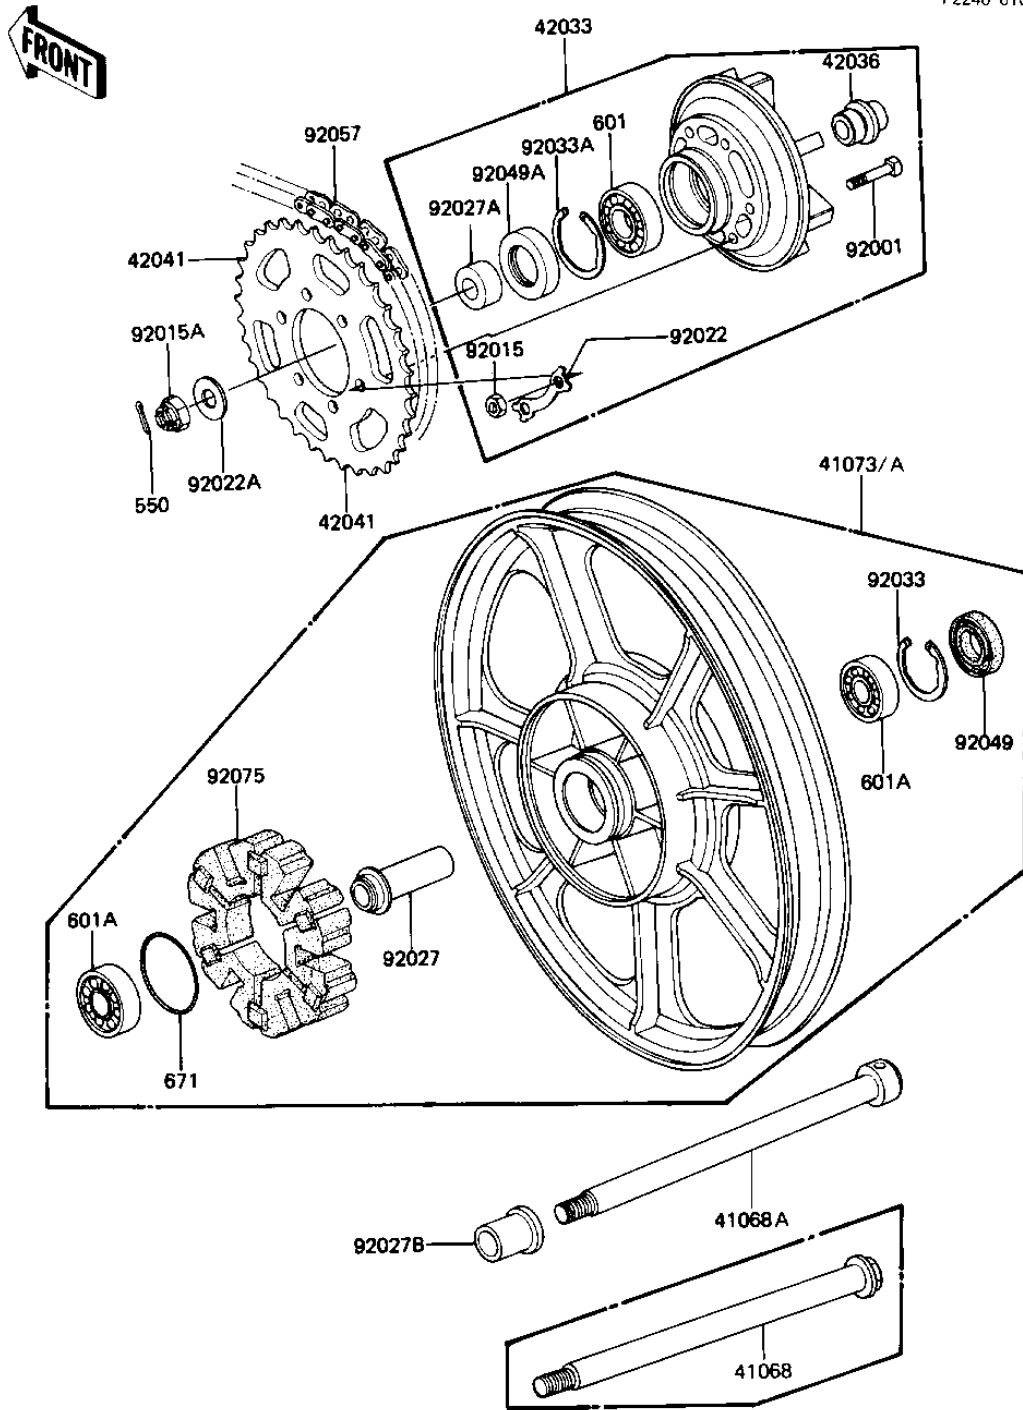

1981 1000 Standard PARTS DIAGRAM

REAR WHEEL/HUB/CHAIN

F2240-0100

1981 1000 Standard PARTS LIST

REAR WHEEL/HUB/CHAIN

ITEM NAME	PART NUMBER	QUANTITY
AXLE,RR,L=300 (Ref # 41068)	41068-1087	1
WHEEL-ASSY,RR (Ref # 41073)	41073-1087	1
COUPLING-ASSY (Ref # 42033)	42033-1024	1
SLEEVE,L=33 (Ref # 42036)	42036-1039	1
UNAVAILABLE IN PRICE BOOK (Ref # 42041)	42041-1056	1
BOLT (Ref # 92001)	92001-161	1
NUT 10MM (Ref # 92015)	42045-005	1
NUT CASTLE,18MM (Ref # 92015A)	42045-018	1
WASHER,LOCK (Ref # 92022)	92022-1212	1
WASHER,PLAIN,20MM (Ref # 92022A)	92022-248	1
COLLAR,L=89.5 (Ref # 92027)	92027-1286	1
COLLAR,20X40X18 (Ref # 92027A)	92027-1287	1
COLLAR,L=31 (Ref # 92027B)	92027-1288	1
RING,SNAP,56.2M/M (Ref # 92033)	92033-1043	1
CIRCLIP,62M/M (Ref # 92033A)	92033-1044	1
SEAL-OIL (Ref # 92049)	92049-1061	1
OIL SEAL (Ref # 92049A)	92050-027	1
DR CHAIN 630X96 (Ref # 92057)	92057-1053	1
SHOCK DAMPER,REAR HUB (Ref # 92075)	42014-033	1
PIN-COTTER,4.0X35 (Ref # 550)	550D4035	1
BALL BEARING,#6206 (Ref # 601)	601B6206	1
BEARING,BALL,#6304ZZ (Ref # 601A)	601B6304ZZ	1
"0" RING,65MM (Ref # 671)	671B2565	1