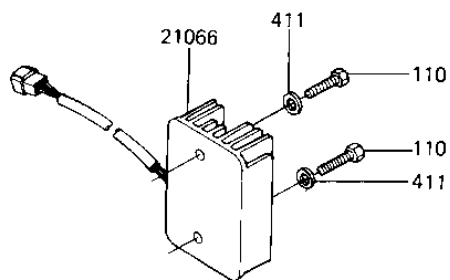

1981 1000 Standard PARTS DIAGRAM

GENERATOR/REGULATOR

E1810-0009

1981 1000 Standard PARTS LIST

GENERATOR/REGULATOR

ITEM NAME	PART NUMBER	QUANTITY
STATOR (Ref # 21003)	21003-1040	1
ROTOR (Ref # 21007)	21007-1036	1
REGULATOR-VOLTAGE (Ref # 21066)	21066-1018	1
BOLT,12X40 (Ref # 92001)	92001-1146	1
CLAMP (Ref # 92037)	92037-1214	1
BOLT-UPSET 6X14 (Ref # 110)	112B0614	1
BOLT,SOCKET,6X30 (Ref # 120)	120P0630	1
SCREW PAN HEAD 5X12 (Ref # 220)	220B0512	1
WASHER PLAIN 6MM (Ref # 411)	411B0600	1
WASHER SPRING 5MM (Ref # 461)	461F0500	1