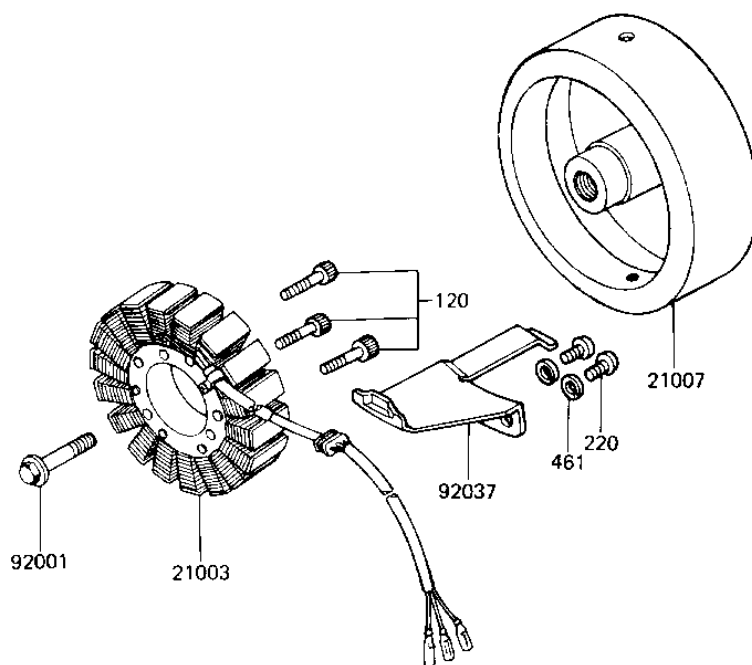

1981 1000 Standard PARTS DIAGRAM

GENERATOR/REGULATOR

E1810-0009

1981 1000 Standard PARTS LIST

GENERATOR/REGULATOR

ITEM NAME	PART NUMBER	QUANTITY
STATOR (Ref # 21003)	21003-1040	1
ROTOR (Ref # 21007)	21007-1036	1
REGULATOR-VOLTAGE (Ref # 21066)	21066-1018	1
BOLT,12X40 (Ref # 92001)	92001-1146	1
CLAMP (Ref # 92037)	92037-1214	1
BOLT-UPSET 6X14 (Ref # 110)	112B0614	1
BOLT,SOCKET,6X30 (Ref # 120)	120P0630	1
SCREW PAN HEAD 5X12 (Ref # 220)	220B0512	1
WASHER PLAIN 6MM (Ref # 411)	411B0600	1
WASHER SPRING 5MM (Ref # 461)	461F0500	1