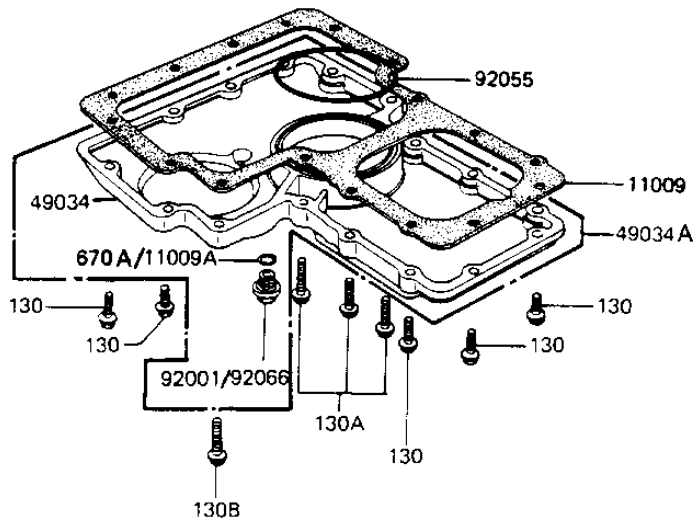

1981 1000 Standard PARTS DIAGRAM

BREATHER COVER/OIL PAN

E1432-0010

1981 1000 Standard PARTS LIST

BREATHER COVER/OIL PAN

ITEM NAME	PART NUMBER	QUANTITY
GASKET,OIL PAN (Ref # 11009)	11060-1074	1
GASKET,DRIN PLUG (Ref # 11009A)	92065-097	1
BODY-BREATHER (Ref # 14070)	14070-1008	1
PAN-OIL (Ref # 49034)	49034-5020	1
PAN-OIL (Ref # 49034A)	49034-5014	1
PLUG,OIL DRAIN (Ref # 92001)	92001-1183	1
BOLT,HEX HEAD,8X72 (Ref # 92001A)	92003-107	1
"O" RING,91MM (Ref # 92055)	92055-052	1
PLUG,OIL DRAIN,12X15 (Ref # 92066)	92066-1174	1
BOLT,FLANGED,6X25 (Ref # 130)	130G0625	1
BOLT,FLANGED,6X35 (Ref # 130A)	130H0635	1
BOLT,FLANGED,6X45 (Ref # 130B)	130G0645	1
"O" RING,8MM (Ref # 670)	670B1508	1
"O" RING,22MM (Ref # 670A)	670B2022	1