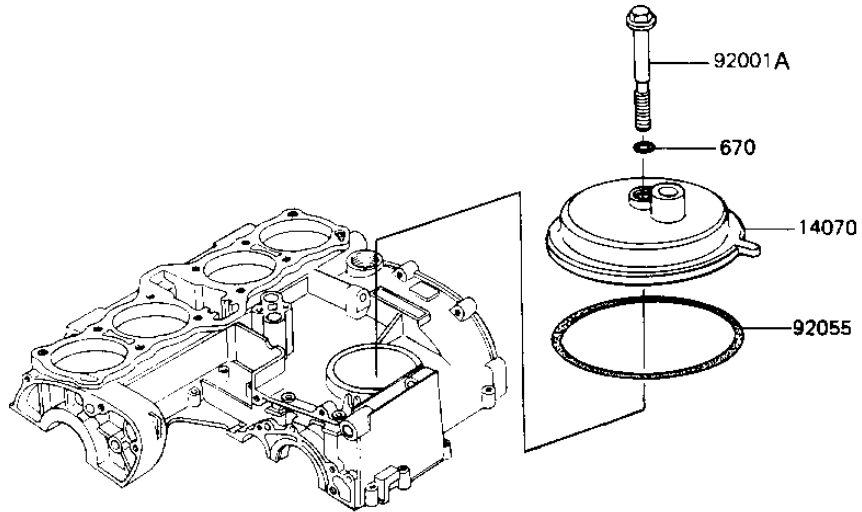

1981 1000 Standard PARTS DIAGRAM

BREATHER COVER/OIL PAN

E1432-0010

1981 1000 Standard PARTS LIST

BREATHER COVER/OIL PAN

ITEM NAME	PART NUMBER	QUANTITY
GASKET,OIL PAN (Ref # 11009)	11060-1074	1
GASKET,DRIN PLUG (Ref # 11009A)	92065-097	1
BODY-BREATHER (Ref # 14070)	14070-1008	1
PAN-OIL (Ref # 49034)	49034-5020	1
PAN-OIL (Ref # 49034A)	49034-5014	1
PLUG,OIL DRAIN (Ref # 92001)	92001-1183	1
BOLT,HEX HEAD,8X72 (Ref # 92001A)	92003-107	1
"O" RING,91MM (Ref # 92055)	92055-052	1
PLUG,OIL DRAIN,12X15 (Ref # 92066)	92066-1174	1
BOLT,FLANGED,6X25 (Ref # 130)	130G0625	1
BOLT,FLANGED,6X35 (Ref # 130A)	130H0635	1
BOLT,FLANGED,6X45 (Ref # 130B)	130G0645	1
"O" RING,8MM (Ref # 670)	670B1508	1
"O" RING,22MM (Ref # 670A)	670B2022	1