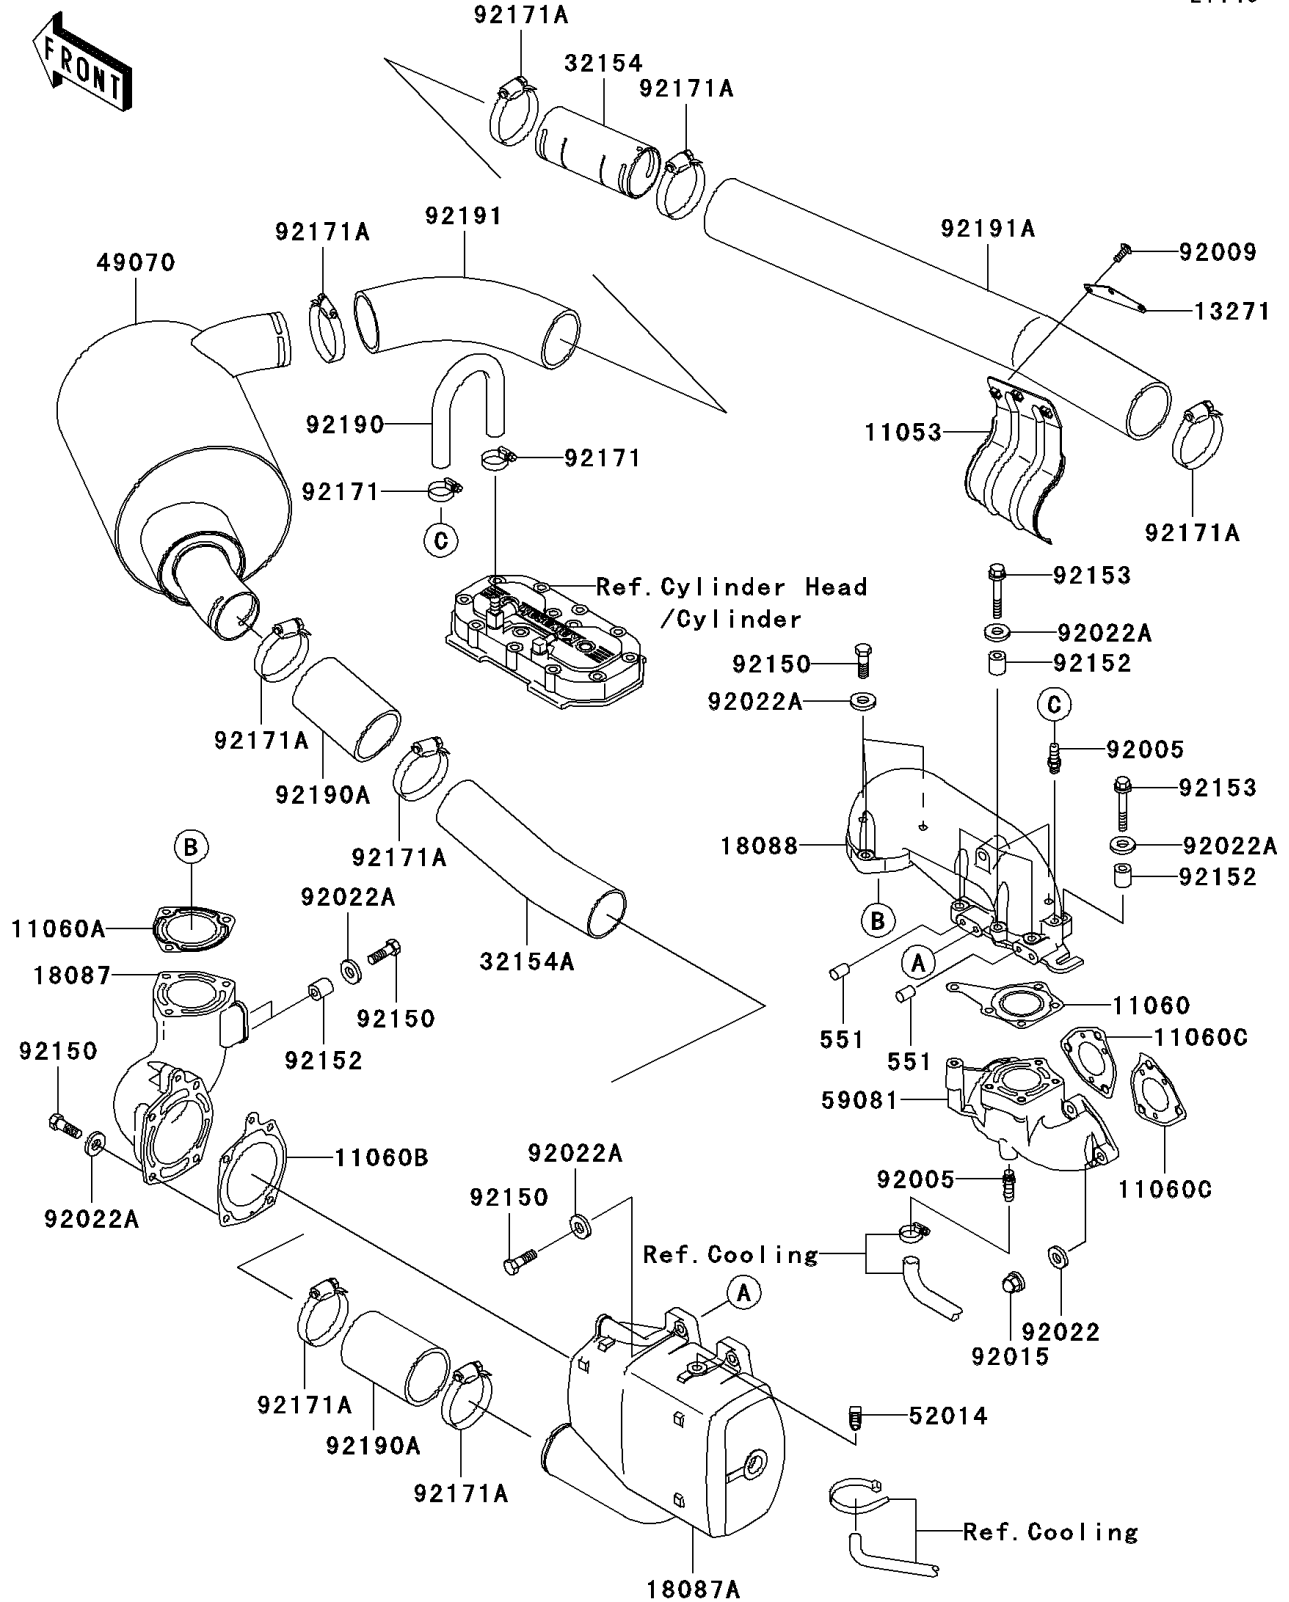

2006 JET SKI® 800 SX-R™ PARTS DIAGRAM

Muffler(s)

E1140

2006 JET SKI® 800 SX-R™ PARTS LIST

Muffler(s)

ITEM NAME	PART NUMBER	QUANTITY
PIN-DOWEL (Ref # 551)	551R0812	1
BRACKET (Ref # 11053)	11053-3728	1
GASKET,EXHAUST (Ref # 11060)	11060-3712	1
GASKET,MUFFLER,FR (Ref # 11060A)	11060-3713	1
GASKET,MUFFLER CHAMBER (Ref # 11060B)	11060-3714	1
GASKET,EXHAUST MANIFOLD (Ref # 11060C)	11060-3759	1
PLATE (Ref # 13271)	13271-3872	1
MUFFLER,FR (Ref # 18087)	18087-3705	1
MUFFLER,RR (Ref # 18087A)	18087-3706	1
PIPE-EXHAUST (Ref # 18088)	18088-3722	1
PIPE (Ref # 32154)	32154-3709	1
PIPE (Ref # 32154A)	32154-3710	1
MUFFLER-COMP (Ref # 49070)	49070-3743	1
ELBOW (Ref # 52014)	52014-3708	1
MANIFOLD-EXHAUST (Ref # 59081)	59081-3742	1
FITTING,HOSE (Ref # 92005)	92005-3712	1
SCREW,6X20 (Ref # 92009)	92009-3870	1
NUT,CAP,8MM (Ref # 92015)	92015-1371	1
WASHER,8.2X18X1.5 (Ref # 92022)	92022-1964	1
WASHER,8.2X18X1.5 (Ref # 92022A)	92022-3743	1
BOLT,8X35 (Ref # 92150)	92150-3833	1
COLLAR (Ref # 92152)	92152-3736	1
BOLT (Ref # 92153)	92153-1276	1
CLAMP (Ref # 92171)	92171-3714	1
CLAMP (Ref # 92171A)	92171-3715	1
TUBE,HEAD-EXHAUST PIPE (Ref # 92190)	92190-3829	1
TUBE,CHAMBER-MUFFLER (Ref # 92190A)	92190-3950	1
TUBE,WATER MUFFLER-PIPE (Ref # 92191)	92191-3953	1
TUBE,PIPE-TAILPIPE (Ref # 92191A)	92191-3954	1