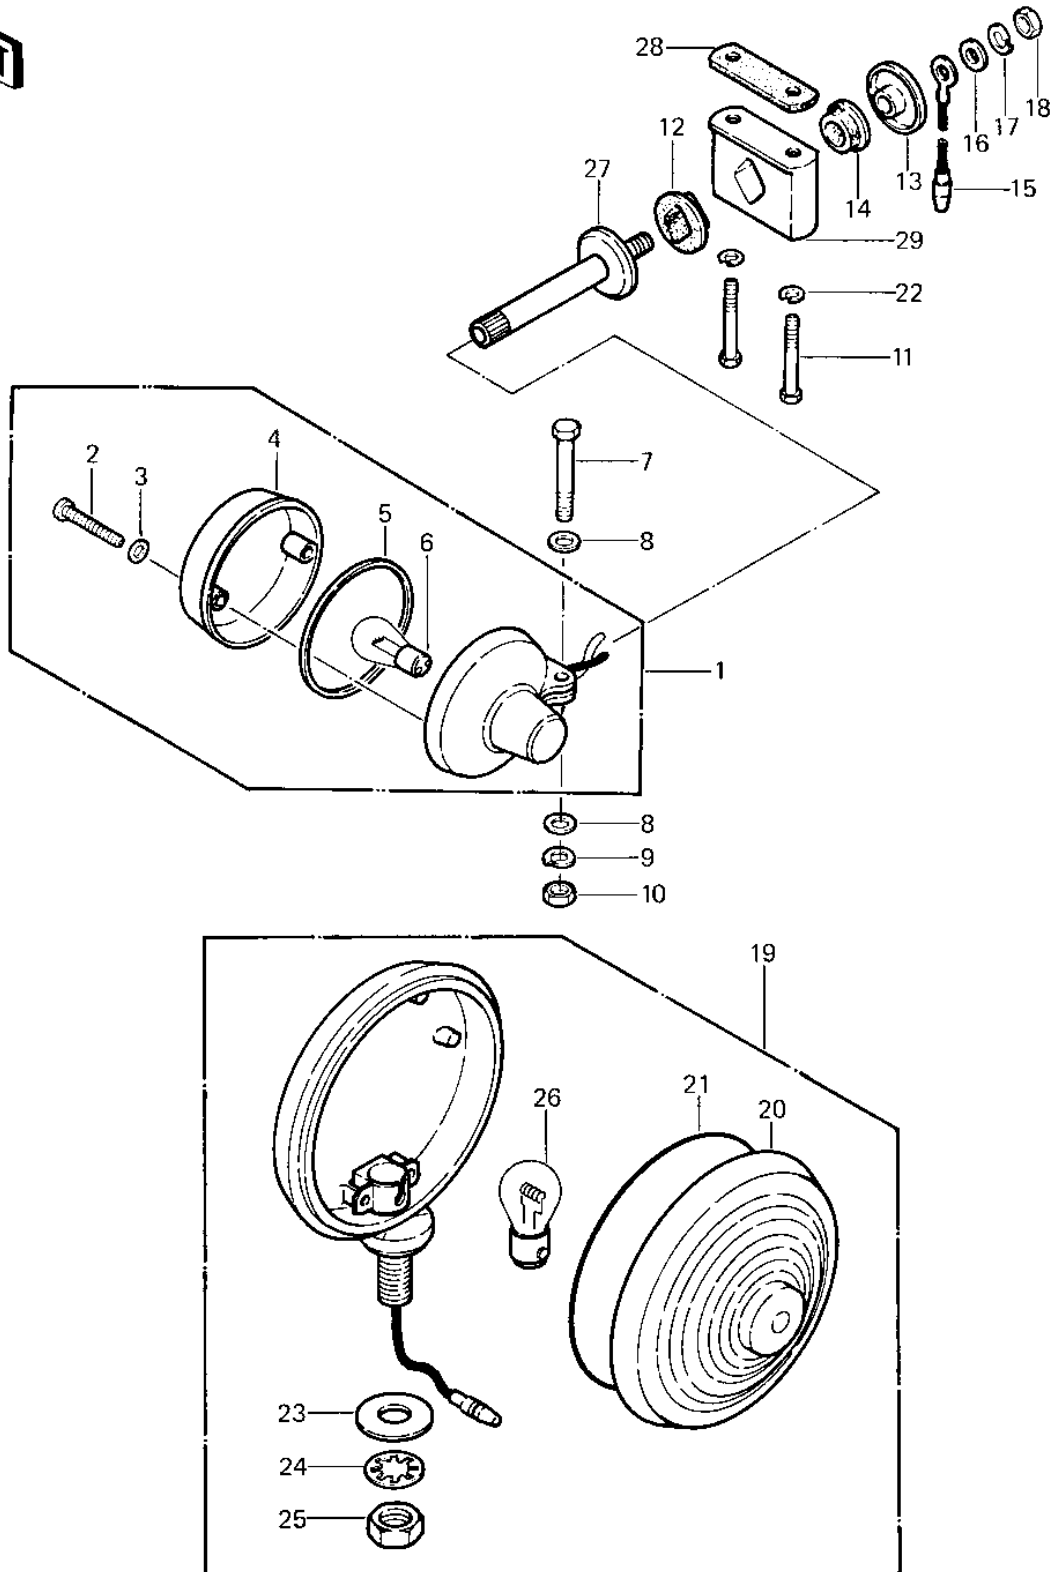

1979 Police 1000 PARTS DIAGRAM

TURN SIGNALS ('79-'81 C2/C3/C4)

102

1979 Police 1000 PARTS LIST

TURN SIGNALS ('79-'81 C2/C3/C4)

ITEM NAME	PART NUMBER	QUANTITY
LIGHT ASSY,TRN SG,R. (Ref # 1)	23040-1005	1
LIGHT ASSY,TRN,SG,L. (Ref # 1)	23040-1006	1
SCREW-PAN HEAD,4X35 (Ref # 2)	220E0435A	1
WASHER-PLAIN,4MM (Ref # 3)	23058-002	1
LENS-SIGNAL LAMP (Ref # 4)	23048-1024	1
GASKET,TURN SIG LAMP (Ref # 5)	23050-002	1
BULB,12V 23/8W (Ref # 6)	92069-060	1
BOLT-UPSET (Ref # 7)	112G0630	1
WASHER PLAIN 6MM (Ref # 8)	411B0600	1
WASHER SPRING 6MM (Ref # 9)	461F0600	1
NUT 6MM (Ref # 10)	311B0600	1
DAMPER,TURN SIG FITT (Ref # 12)	92075-1014	1
COLLAR,TURN SIG FITT (Ref # 13)	92027-1025	1
DAMPER RUBBER,SIG LM (Ref # 14)	92075-158	1
WIRE,LEAD (Ref # 15)	26011-095	1
WASHER PLAIN 10MM (Ref # 16)	411B1000	1
WASHER SPRING 10MM (Ref # 17)	461F1000	1
NUT 10MM (Ref # 18)	315B1000	1
LAMP ASSY, TURN, REA (Ref # 19)	23040-055	1
LENS,REAR TURN SIGNA (Ref # 20)	23048-018	1
LENS,RED REAR TS OPT (Ref # 20)	23048-019	1
LENS,BLUE REAR TS OP (Ref # 20)	23048-020	1
"O" RING,REAR TURN S (Ref # 21)	92055-103	1
GASKET OIL PIPE BANJ (Ref # 23)	92065-037	1
WASHER LOCK 12MM (Ref # 24)	464G1200	1
NUT (Ref # 25)	340BA1600	1
BULB 12V 32CP (Ref # 26)	92069-055	1
BRACKET,TURN SIG LAM (Ref # 27)	23051-1006	1