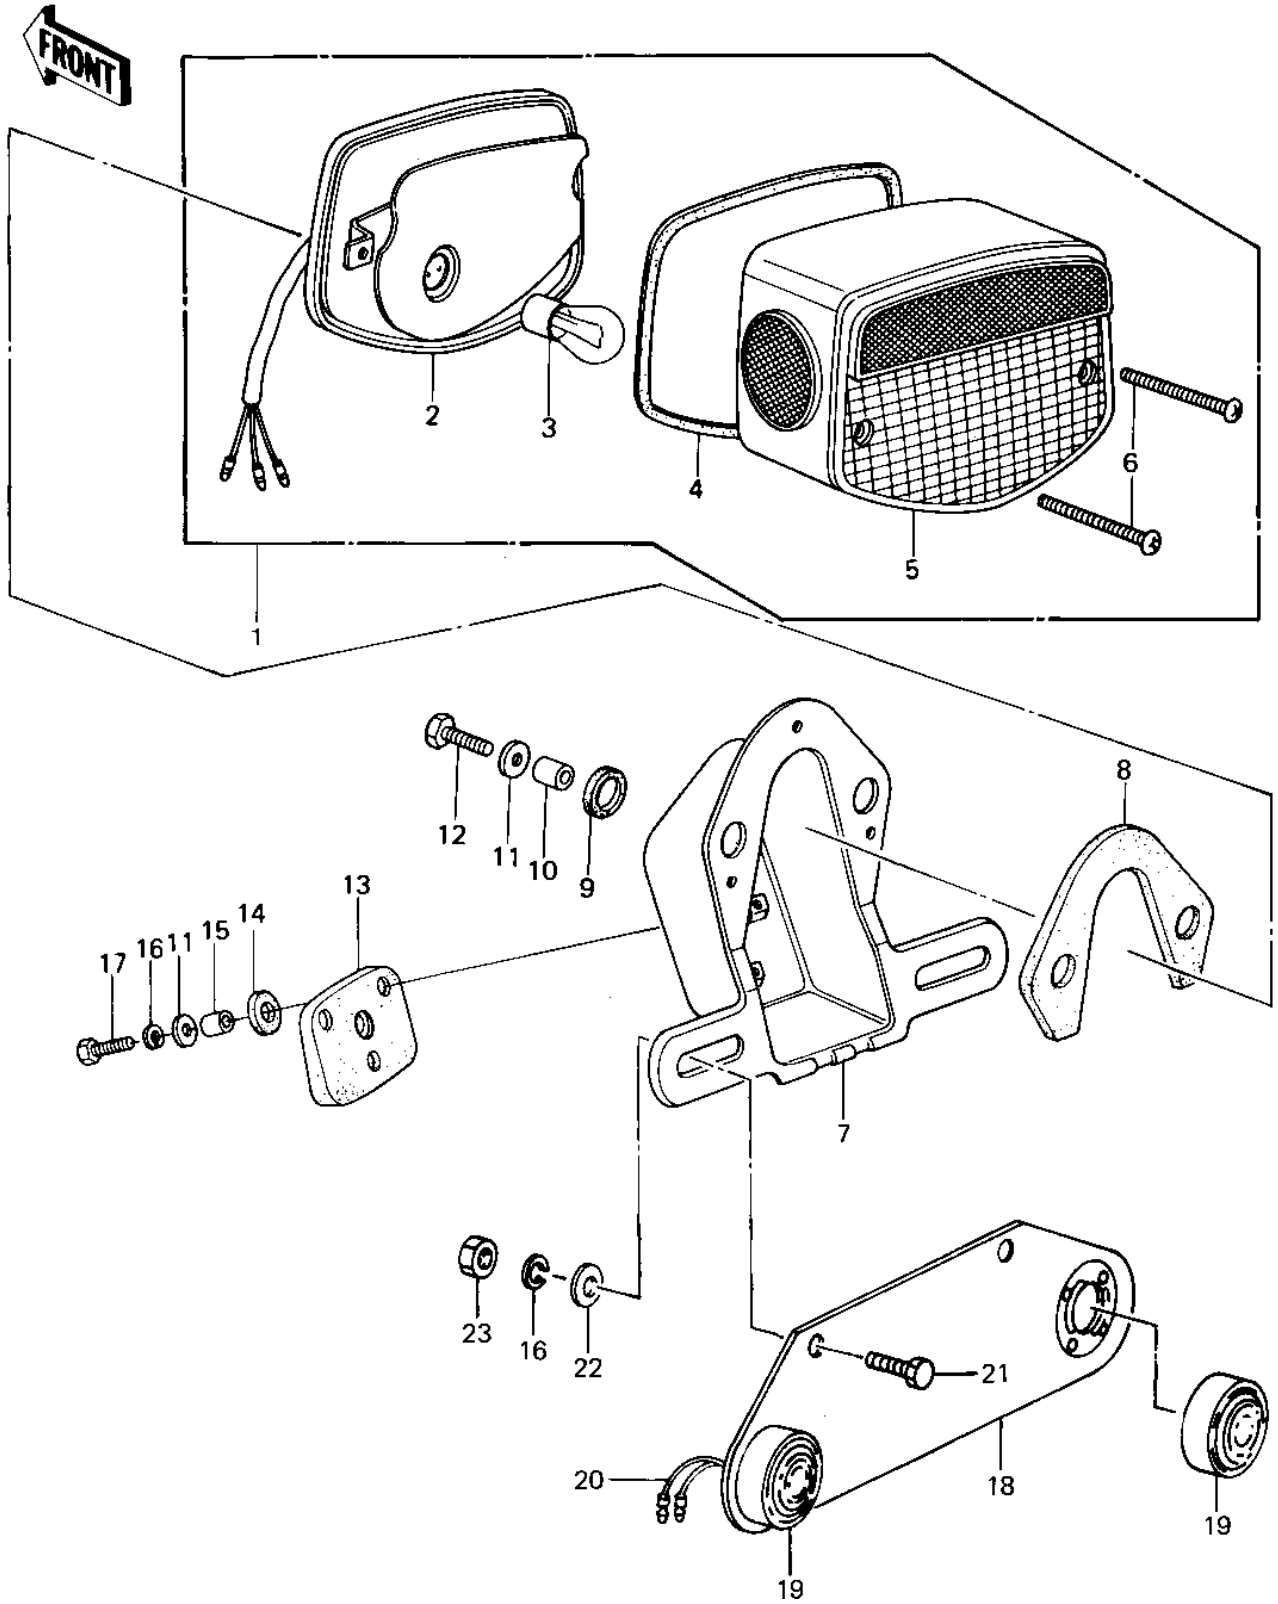

1979 Police 1000 PARTS DIAGRAM

TAILLIGHT ('79-'81 C2/C3/C4)

102

1979 Police 1000 PARTS LIST

TAILLIGHT ('79-'81 C2/C3/C4)

ITEM NAME	PART NUMBER	QUANTITY
TAIL LAMP UNIT (Ref # 1)	23025-064	1
CASE, TAIL LIGHT (Ref # 2)	23027-041	1
BULB, 12V 32/3CP (Ref # 3)	92069-059	1
GASKET, TAIL LENS (Ref # 4)	23028-021	1
LENS, TAIL LAMP (Ref # 5)	23026-034	1
SCREW-PAN-CROS (Ref # 6)	220R0460	1
UNAVAILABLE IN PRICE BOOK (Ref # 7)	26036-046	1
DAMPER RUBBER (Ref # 8)	23066-023	1
DAMPER RUBBER (Ref # 9)	23066-020	1
COLLAR, 6.8X10X8.5 (Ref # 10)	92027-129	1
WASHER 6.5X20X1.6T (Ref # 11)	92022-125	1
BOLT 6X22 (Ref # 12)	112B0622	1
DAMPER RUBBER, RR FEN (Ref # 13)	35039-004	1
DAMPER RUBBER, RR FEN (Ref # 14)	92075-121	1
COLLAR 6.8X10X14.5 (Ref # 15)	92027-156	1
WASHER SPRING 6MM (Ref # 16)	461F0600	1
BOLT-UPSET (Ref # 17)	112G0625	1
BRACKET, LICENSE PLAT (Ref # 18)	23062-1002	1
TAIL LIGHT, ID, BLUE (Ref # 19)	23065-003	1
TAIL LIGHT, ID, RED (Ref # 19)	23065-004	1
UNAVAILABLE IN PRICE BOOK (Ref # 19)	26065-005	1
WIRE, CONNECT ID LITE (Ref # 20)	26001-4001	1
BOLT-UPSET, 6X20 (Ref # 21)	112G0620	1
WASHER PLAIN (Ref # 22)	92022-024	1
NUT 6MM (Ref # 23)	311B0600	1