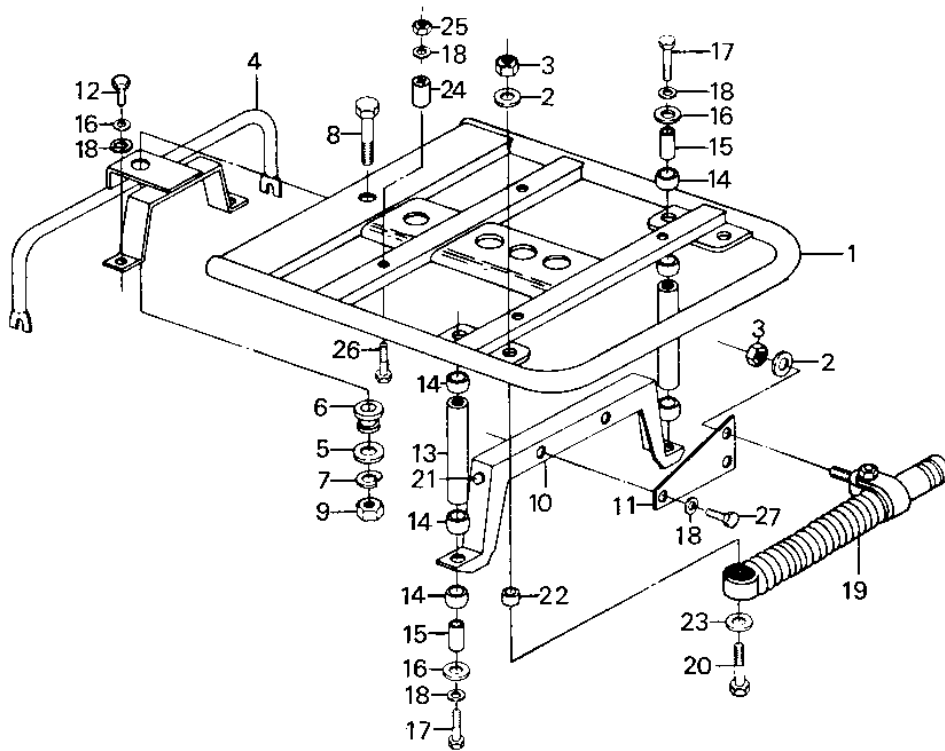

1979 Police 1000 PARTS DIAGRAM

CARRIER (KZ1000-C2)

1027

KZ 1000

1979 Police 1000 PARTS LIST

CARRIER (KZ1000-C2)

ITEM NAME	PART NUMBER	QUANTITY
CARRIER (Ref # 1)	53029-4001	1
WASHER SPRING 8MM (Ref # 2)	461F0800	1
NUT,8MM (Ref # 3)	311B0800	1
BRACKET (Ref # 4)	23062-4001	1
WASHER (Ref # 5)	92022-4002	1
DAMPER (Ref # 6)	92075-4006	1
WASHER SPRING 12MM (Ref # 7)	461F1200	1
BOLT,HEX HEAD,12X55 (Ref # 8)	92001-1262	1
NUT-HEX-FINE (Ref # 9)	314B1200	1
BRACKET (Ref # 10)	11034-4016	1
BRACKET (Ref # 11)	32037-4004	1
BOLT-UPSET,6X16 (Ref # 12)	112G0616	1
ARM (Ref # 13)	21083-4001	1
DAMPER RUBB SIDE STN (Ref # 14)	92075-031	1
COLLAR-SILENCER (Ref # 15)	92027-149	1
WASHER 6.5X20X1.6T (Ref # 16)	92022-125	1
BOLT,HEX HEAD,6X50 (Ref # 17)	110G0650	1
WASHER SPRING 6MM (Ref # 18)	461F0600	1
SHOCK ABSBR RR CARRI (Ref # 19)	45014-4005	1
BOLT-SMALL-UPSET (Ref # 20)	115G0845	1
DAMPER RUBBER (Ref # 21)	92075-155	1
COLLAR FRONT HUB R.H (Ref # 22)	41069-002	1
WASHER PLAIN 8MM (Ref # 23)	410B0800	1
*** N.L.A.*** (Canada) (Ref # 24)	92027-1027	1
NUT,6M/M (Ref # 25)	311G0600	1
BOLT-UPSET,6X35 (Ref # 26)	112G0635	1
BOLT-UPSET,6X20 (Ref # 27)	112G0620	1