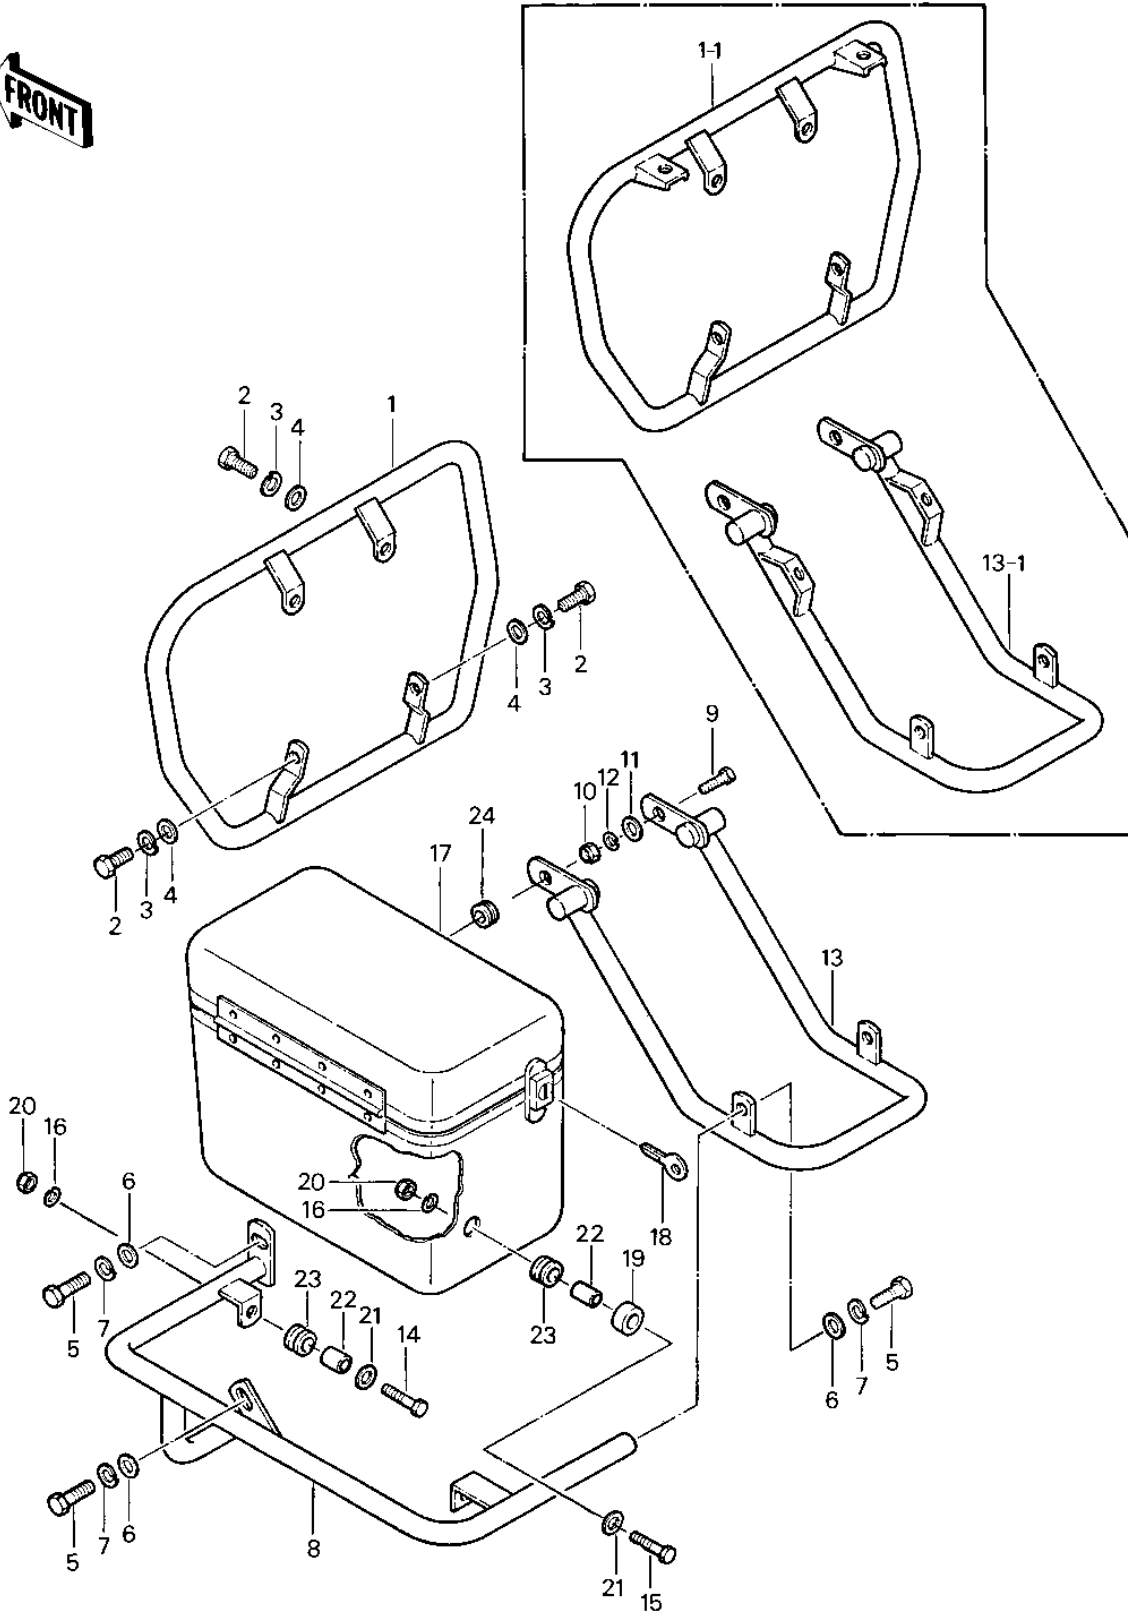

1979 Police 1000 PARTS DIAGRAM

GUARDS/SADDLEBAGS ('79-'81 C2/C3/C4)

102

1979 Police 1000 PARTS LIST

GUARDS/SADDLEBAGS ('79-'81 C2/C3/C4)

ITEM NAME	PART NUMBER	QUANTITY
SAFETY GUARD,FRONT (Ref # 1)	55020-1005	1
BOLT,HEX HEAD,10X25 (Ref # 2)	113G1025	1
WASHER SPRING 10MM (Ref # 3)	461F1000	3
WASHER PLAIN 10MM (Ref # 4)	410B1000	3
BOLT,10X28 (Ref # 5)	113G1028	1
GUARD, SADDLEBAG,RH (Ref # 8)	55020-1006	1
GUARD, SADDLEBAG,LH (Ref # 8)	55020-1007	1
BOLT HEX HEAD 10X25 (Ref # 9)	110B1025	1
NUT (10MM) (Ref # 10)	311B1000	1
GUARD, SADDLEBAG,REA (Ref # 13)	55020-1008	1
BOLT-SMALL-UPSET 8X2 (Ref # 14)	115G0825	1
BOLT (Ref # 15)	114G0836	1
WASHER SPRING 8MM (Ref # 16)	461F0800	1
SADDLEBAG,RH (Ref # 17)	56008-1003	1
SADDLEBAG,LH (Ref # 17)	56008-1004	1
KEY SET-POLICE SDDL B (Ref # 18)	27008-4001	1
SPACER, SADDLEBAG (Ref # 19)	92026-4003	1
NUT FUEL TANK FRONT (Ref # 20)	92020-007	1
WASHER,8.5X20X1.6 (Ref # 21)	92022-1561	1
COLLAR (Ref # 22)	92027-280	1
DAMPER,SADDLEBAG (Ref # 23)	92075-303	1
DAMPER RUBBER (Ref # 24)	92075-105	1